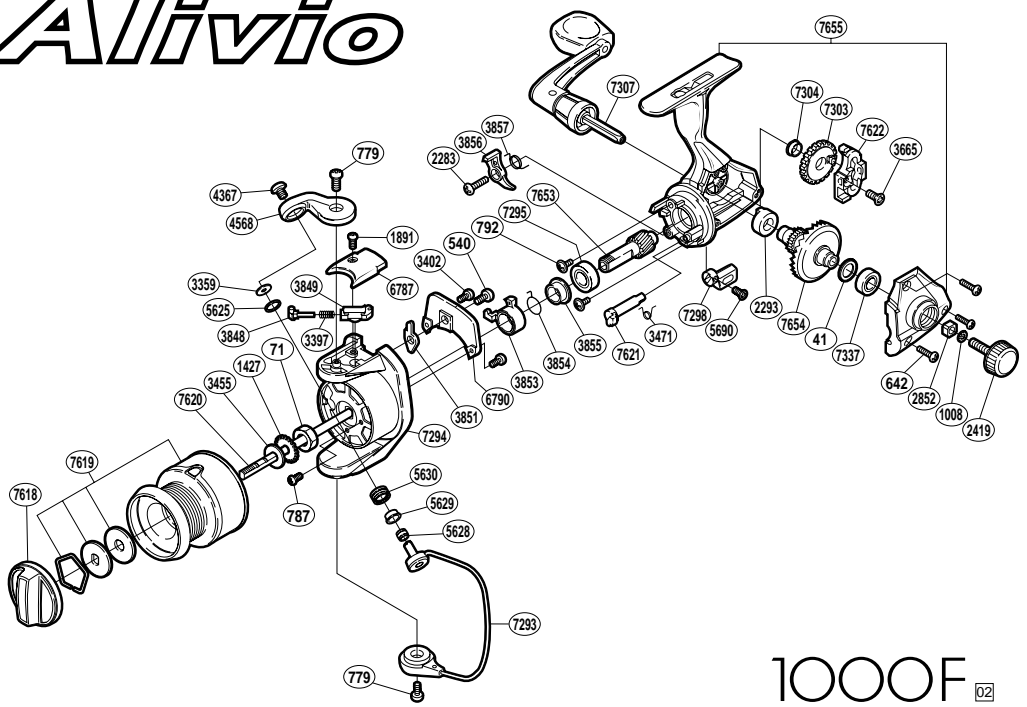

# Alivio

RD No.	PARTS NAMES	RD No.	PARTS NAMES	RD No.	PARTS NAMES
0041	Drive Gear Washer	3471	Anti-Reverse Cam Spring	6790	Counterbalance Cover
0071	Rotor Nut	3665	Slider Retainer Screw	7293	Bail Assembly
0540	Bail Trip Lever Screw	3848	Bail Spring Guide (A)	7294	Rotor
0642	Side Cover Screw	3849	Bail Spring Guide (B)	7295	Ball Bearing
0779	Multi-Purpose Screw	3851	Bail Trip Lever	7298	Anti-Reverse Lever
0787	Nut Lock Screw	3853	Anti-Reverse Lock Out	7303	Oscillating Gear
0792	Bearing Retainer Screw	3854	Anti-Reverse Lock Out Spring	7304	Oscillating Gear Bushing
1008	Handle Lock Washer	3855	Lock Out Spring Holder	7307	Handle Assembly
1427	Spool Support	3856	Anti-Reverse Pawl	7337	Ball Bearing
1891	Bail Spring Cover Screw	3857	Anti-Reverse Pawl Spring	7618	Drag Knob Assembly
2283	Anti-Reverse Pawl Screw	4367	Line Roller Screw	7619	Spool Assembly
2293	Drive Gear Bushing	4568	Bail Arm	7620	Main Shaft
2419	Handle Screw Cap	5625	Line Roller Spacer	7621	Anti-Reverse Cam
2852	Handle Screw Lock	5628	Line Roller Collar	7622	Oscillating Slider
3359	Line Roller Washer	5629	Line Roller Bushing	7653	Pinion Gear
3397	Bail Spring	5630	Line Roller	7654	Drive Gear
3402	Cover Screw	5690	Anti-Reverse Lever Screw	7655	Body Assembly
3455	Spool Washer	6787	Bail Spring Cover		