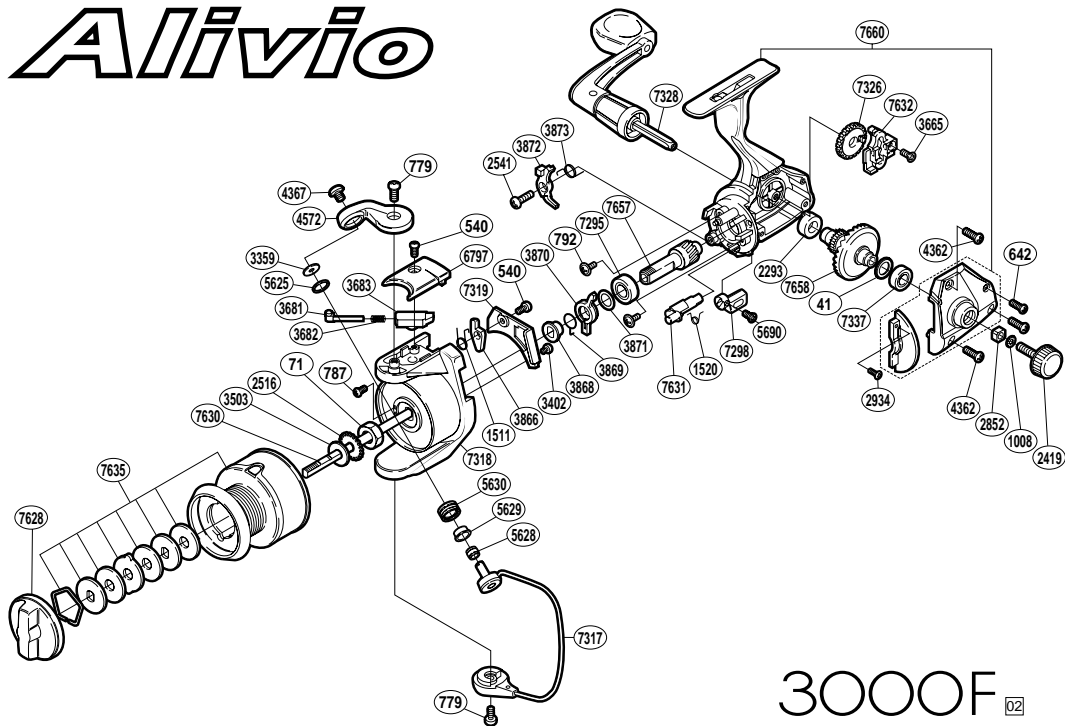

## 3000F 02

RD No.	PARTS NAMES	RD No.	PARTS NAMES	RD No.	PARTS NAMES
0041	Drive Gear Washer	3665	Slider Retainer Screw	6797	Bail Spring Cover
0071	Rotor Nut	3681	Bail Spring Guide (A)	7295	Ball Bearing
0540	Multi-Purpose Screw	3682	Bail Spring	7298	Anti-Reverse Lever
0642	Side Cover Screw (small)	3683	Bail Spring Guide (B)	7317	Bail Assembly
0779	Multi-Purpose Screw	3866	Bail Trip Lever	7318	Rotor
0787	Nut Lock Screw	3868	Lock Out Spring Holder	7319	Counterbalance Cover
0792	Bearing Retainer Screw	3869	Anti-Reverse Lock Out Spring	7326	Oscillating Gear
1008	Handle Lock Washer	3870	Anti-Reverse Lock Out	7328	Handle Assembly
1511	Lever Spring	3871	Bushing Washer	7337	Ball Bearing
1520	Anti-Reverse Cam Spring	3872	Anti-Reverse Pawl	7628	Drag Knob Assembly
2293	Drive Gear Bushing	3873	Anti-Reverse Pawl Spring	7630	Main Shaft
2419	Handle Screw Cap	4362	Side Cover Screw (large)	7631	Anti-Reverse Cam
2516	Spool Support	4367	Line Roller Screw	7632	Oscillating Slider
2541	Anti-Reverse Pawl Screw	4572	Bail Arm	7635	Spool Assembly
2852	Handle Screw Lock	5625	Line Roller Spacer	7657	Pinion Gear
2934	Flange Screw	5628	Line Roller Collar	7658	Drive Gear
3359	Line Roller Washer	5629	Line Roller Bushing	7660	Body Assembly
3402	Cover Screw	5630	Line Roller		
3503	Spool Washer	5690	Anti-Reverse Lever Screw		