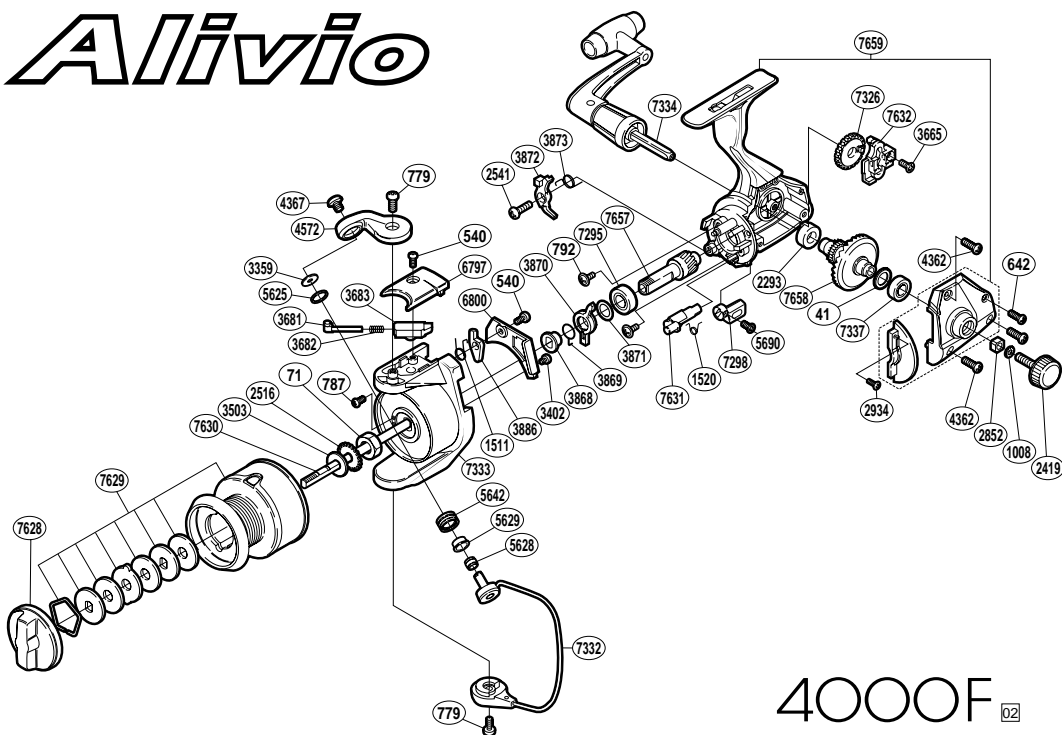

## 4000F 02

RD No.	PARTS NAMES	RD No.	PARTS NAMES	RD No.	PARTS NAMES
0041	Drive Gear Washer	3665	Slider Retainer Screw	6797	Bail Spring Cover
0071	Rotor Nut	3681	Bail Spring Guide (A)	6800	Counterbalance Cover
0540	Multi-Purpose Screw	3682	Bail Spring	7332	Bail Assembly
0642	Side Cover Screw (small)	3683	Bail Spring Guide (B)	7295	Ball Bearing
0779	Multi-Purpose Screw	3868	Lock Out Spring Holder	7298	Anti-Reverse Lever
0787	Nut Lock Screw	3869	Anti-Reverse Lock Out Spring	7326	Oscillating Gear
0792	Bearing Retainer Screw	3870	Anti-Reverse Lock Out	7333	Rotor
1008	Handle Lock Washer	3871	Bushing Washer	7334	Handle Assembly
1511	Lever Spring	3872	Anti-Reverse Pawl	7337	Ball Bearing
1520	Anti-Reverse Cam Spring	3873	Anti-Reverse Pawl Spring	7628	Drag Knob Assembly
2293	Drive Gear Bushing	3886	Bail Trip Lever	7629	Spool Assembly
2419	Handle Screw Cap	4362	Side Cover Screw (large)	7630	Main Shaft
2516	Spool Support	4367	Line Roller Screw	7631	Anti-Reverse Cam
2541	Anti-Reverse Pawl Screw	4572	Bail Arm	7632	Oscillating Slider
2852	Handle Screw Lock	5625	Line Roller Spacer	7657	Pinion Gear
2934	Flange Screw	5628	Line Roller Collar	7658	Drive Gear
3359	Line Roller Washer	5629	Line Roller Bushing	7659	Body Assembly
3402	Cover Screw	5642	Line Roller		
3503	Spool Washer	5690	Anti-Reverse Lever Screw		