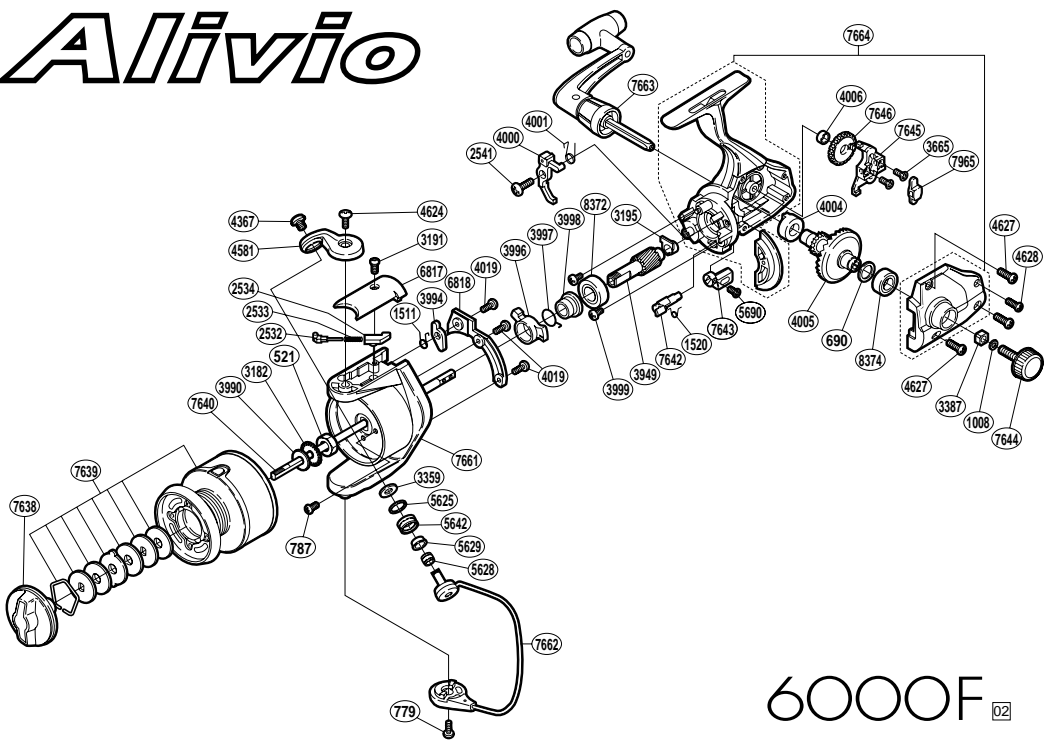

# Alivio

RD No.	PARTS NAMES	RD No.	PARTS NAMES	RD No.	PARTS NAMES
0521	Rotor Nut	3994	Bail Trip Lever	5642	Line Roller
0690	Drive Gear Washer	3996	Anti-Reverse Lock Out	5690	Anti-Reverse Lever Screw
0779	Bail Hold Support Screw	3997	Anti-Reverse Lock Out Spring	6817	Bail Spring Cover
0787	Nut Lock Screw	3998	Lock Out Spring Holder	6818	Counterbalance Cover
1008	Handle Lock Washer	3999	Bearing Retainer Screw	7638	Drag Knob Assembly
1511	Lever Spring	4000	Anti-Reverse Pawl	7639	Spool Assembly
1520	Anti-Reverse Cam Spring	4001	Anti-Reverse Pawl Spring	7640	Main Shaft
2532	Bail Spring Guide (A)	4004	Drive Gear Bushing	7642	Anti-Reverse Cam
2533	Bail Spring	4005	Drive Gear	7643	Anti-Reverse Lever
2534	Bail Spring Guide (B)	4006	Oscillating Gear Bushing	7644	Handle Screw Cap
2541	Anti-Reverse Pawl Screw	4019	Counterbalance Cover Screw	7645	Oscillating Slider
3182	Spool Support	4367	Line Roller Screw	7646	Oscillating Gear
3191	Bail Spring Cover Screw	4581	Bail Arm	7661	Rotor
3195	Bushing	4624	Bail Arm Screw	7662	Bail Assembly
3359	Line Roller Washer	4627	Side Cover Screw (large)	7663	Handle Assembly
3387	Handle Screw Lock	4628	Side Cover Screw (small)	7664	Body Assembly
3665	Slider Retainer Screw	5625	Line Roller Spacer	7965	Oscillating Slider Inner
3949	Pinion Gear	5628	Line Roller Collar	8372	Ball Bearing
3990	Spool Washer	5629	Line Roller Bushing	8374	Ball Bearing