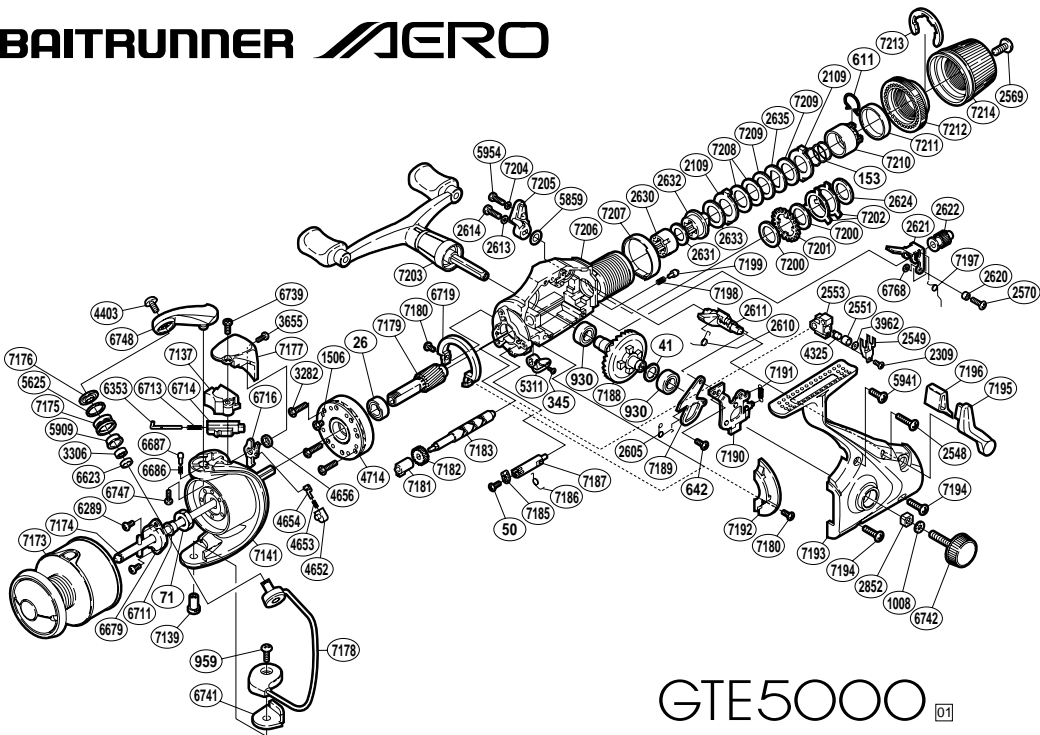

BAITRUNNER AERO

GTE5000 01

RD No.	PARTS NAMES	RD No.	PARTS NAMES	RD No.	PARTS NAMES
0026	Ball Bearing	3962	Spacer	7177	Bail Spring Cover Guard
0041	Drive Gear Washer	4325	Oscillating Pawl	7178	Bail Assembly
0050	Anti-Reverse Cam Plate Screw	4403	Line Roller Screw	7179	Pinion Gear
0071	Rotor Nut	4652	Lever Spring Guide (B)	7180	Friction Ring Screw
0153	Drag Coil Spring	4653	Lever Spring	7181	Worm Bushing
0345	Anti-Reverse Lever Screw	4654	Lever Spring Guide (A)	7182	Idle Gear
0611	Hold Click Spring	4656	Trip Lever Spacer	7183	Worm Shaft
0642	Clutch Plate Screw	4714	Roller Clutch Assembly	7185	Anti-Reverse Cam Plate
0930	Ball Bearing	5311	Anti-Reverse Lever	7186	Anti-Reverse Cam Spring
0959	Bail Hold Support Screw	5625	Line Roller Spacer	7187	Anti-Reverse Cam
1008	Handle Lock Washer	5859	BaitRunner Lever Spacer	7188	Drive Gear
1506	Clutch Cover Screw	5909	Line Roller Bushing	7189	Clutch Pawl
2109	Eared Washer "B"	5941	Side Cover Screw (short)	7190	Clutch Plate Assembly
2309	Slider Retainer Screw	5954	BaitRunner Lever Screw	7191	BaitRunner Click Spring
2548	Side Cover Screw (long)	6289	Nut Retainer Screw	7192	Side Cover Flange
2549	Oscillating Slider Retainer	6353	Bail Spring Guide (A)	7193	Side Cover
2551	Oscillating Slider Bushing	6623	Bearing Spacer	7194	Side Cover Screw (medium)
2553	Oscillating Slider	6679	Nut Retainer	7195	BaitRunner Lever Arm (L)
2569	Drag Knob Screw	6686	Click Spring	7196	BaitRunner Lever Bridge
2570	BaitRunner Clutch Screw	6687	Bail Arm Click	7197	Clutch Shaft Spring
2605	Clutch Pawl Spring	6711	Rotor Support Bushing	7198	Dial Click Spring
2610	Clutch Spring	6713	Bail Spring	7199	Dial Click Shoe
2611	BaitRunner Lever Shaft	6714	Bail Spring Guide (B)	7200	Drag Washer "C"
2613	Lock Washer (B)	6716	Bail Trip Lever	7201	Click Gear
2614	BaitRunner Lever Screw (B)	6719	Friction Ring	7202	Eared Washer "Brs"
2620	Clutch Screw Collar	6739	Rotor Protector Screw (large)	7203	Double Paddle Handle Assembly
2621	BaitRunner Clutch	6741	Bail Hold Support Spacer	7204	Lock Washer (A)
2622	Clutch Shaft	6742	Handle Screw Cap	7205	BaitRunner Lever Arm (R)
2624	Drag Washer "C" (blue)	6747	Bail Arm Screw	7206	Body
2630	Free Spool Tension Shaft	6748	Bail Arm	7207	Dial Spacer
2631	Drag Washer "D"	6768	Spacer	7208	Spacer
2632	Drag Shaft	7137	Bail Spring Cover	7209	Drag Washer "H" (black)
2633	Drag Washer "H" (cloth)	7139	Bail Hold Support Shaft	7210	Pressure Screw
2635	Key Washer "A"	7141	Rotor	7211	Dial Washer
2852	Handle Screw Lock	7173	Spool Assembly	7212	BaitRunner Tension Dial
3282	Roller Clutch Screw	7174	Main Shaft	7213	Dial Retainer Ring
3306	Line Roller Bearing	7175	Line Roller	7214	Drag Knob
3655	Rotor Protector Screw (small)	7176	Line Roller Washer		