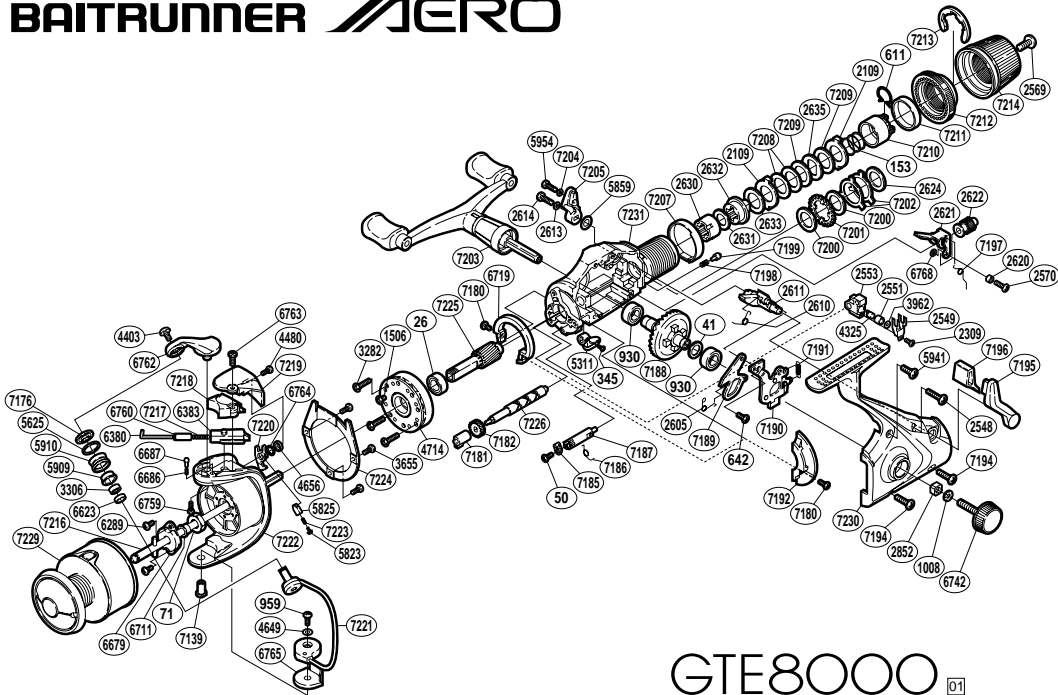

# BAITRUNNER AERO

GTE8000 01

RD No.	PARTS NAMES	RD No.	PARTS NAMES	RD No.	PARTS NAMES
0026	Ball Bearing	4403	Line Roller Screw	7189	Clutch Pawl
0041	Drive Gear Washer	4480	Rotor Protector Screw (small)	7190	Clutch Plate Assembly
0050	Anti-Reverse Cam Plate Screw	4649	Spacer	7191	BaitRunner Click Spring
0071	Rotor Nut	4656	Trip Lever Spacer	7192	Side Cover Flange
0153	Drag Coil Spring	4714	Roller Clutch Assembly	7194	Side Cover Screw (medium)
0345	Anti-Reverse Lever Screw	5311	Anti-Reverse Lever	7195	BaitRunner Lever Arm (L)
0611	Hold Click Spring	5625	Line Roller Spacer	7196	BaitRunner Lever Bridge
0642	Clutch Plate Screw	5823	Lever Spring Guide (A)	7197	Clutch Shaft Spring
0930	Ball Bearing	5825	Lever Spring Guide (B)	7198	Dial Click Spring
0959	Bail Hold Support Screw	5859	BaitRunner Lever Spacer	7199	Dial Click Shoe
1008	Handle Lock Washer	5909	Line Roller Bushing	7200	Drag Washer "C"
1506	Clutch Cover Screw	5910	Line Roller	7201	Click Gear
2109	Eared Washer "B"	5941	Side Cover Screw (short)	7202	Eared Washer "Brs"
2309	Slider Retainer Screw	5954	BaitRunner Lever Screw	7203	Double Paddle Handle Assembly
2548	Side Cover Screw (long)	6289	Nut Retainer Screw	7204	Lock Washer (A)
2549	Oscillating Slider Retainer	6380	Bail Spring Guide (A)	7205	BaitRunner Lever Arm (R)
2551	Oscillating Slider Bushing	6383	Bail Spring Guide (B)	7207	Dial Spacer
2553	Oscillating Slider	6623	Bearing Spacer	7208	Spacer
2569	Drag Knob Screw	6679	Nut Retainer	7209	Drag Washer "H" (black)
2570	BaitRunner Clutch Screw	6686	Click Spring	7210	Pressure Screw
2605	Clutch Pawl Spring	6687	Bail Arm Click	7211	Dial Washer
2610	Clutch Spring	6711	Rotor Support Bushing	7212	BaitRunner Tension Dial
2611	BaitRunner Lever Shaft	6719	Friction Ring	7213	Dial Retainer Ring
2613	Lock Washer (B)	6742	Handle Screw Cap	7214	Drag Knob
2614	BaitRunner Lever Screw (B)	6759	Bail Arm Screw	7216	Main Shaft
2620	Clutch Screw Collar	6760	Bail Spring Guide (A) Collar	7217	Bail Spring
2621	BaitRunner Clutch	6762	Bail Arm	7218	Bail Spring Cover
2622	Clutch Shaft	6763	Rotor Protector Screw (large)	7219	Bail Spring Cover Guard
2624	Drag Washer "C" (blue)	6764	Spacer	7220	Bail Trip Lever
2630	Free Spool Tension Shaft	6765	Bail Hold Support Spacer	7221	Bail Assembly
2631	Drag Washer "D"	6768	Spacer	7222	Rotor
2632	Drag Shaft	7139	Bail Hold Support Shaft	7223	Lever Spring
2633	Drag Washer "H" (cloth)	7176	Line Roller Washer	7224	Guard Ring
2635	Key Washer "A"	7180	Friction Ring Screw	7225	Pinion Gear
2852	Handle Screw Lock	7181	Worm Bushing	7226	Worm Shaft
3282	Roller Clutch Screw	7182	Idle Gear	7229	Spool Assembly
3306	Line Roller Bearing	7185	Anti-Reverse Cam Plate	7230	Side Cover
3655	Guard Ring Screw	7186	Anti-Reverse Cam Spring	7231	Body
3962	Spacer	7187	Anti-Reverse Cam		
4325	Oscillating Pawl	7188	Drive Gear		