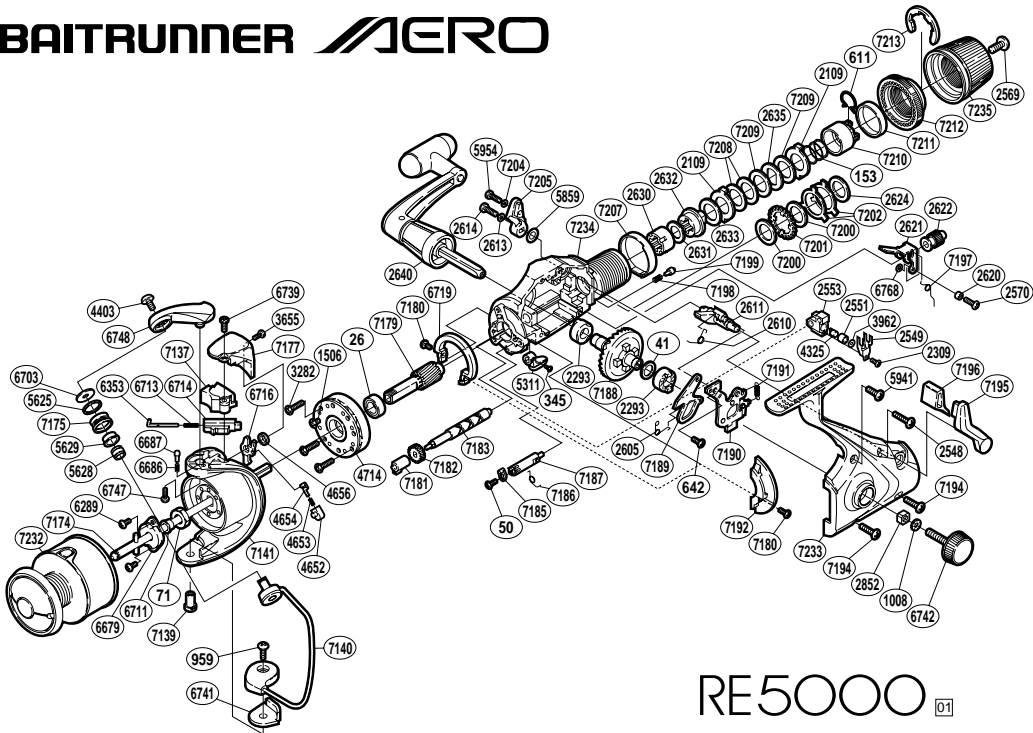

# BAITRUNNER AERO

RE5000 01

RD No.	PARTS NAMES	RD No.	PARTS NAMES	RD No.	PARTS NAMES
0026	Ball Bearing	3962	Spacer	7177	Bail Spring Cover Guard
0041	Drive Gear Washer	4325	Oscillating Pawl	7179	Pinion Gear
0050	Anti-Reverse Cam Plate Screw	4403	Line Roller Screw	7180	Friction Ring Screw
0071	Rotor Nut	4652	Lever Spring Guide (B)	7181	Worm Bushing
0153	Drag Coil Spring	4653	Lever Spring	7182	Idle Gear
0345	Anti-Reverse Lever Screw	4654	Lever Spring Guide (A)	7183	Worm Shaft
0611	Hold Click Spring	4656	Trip Lever Spacer	7185	Anti-Reverse Cam Plate
0642	Clutch Plate Screw	4714	Roller Clutch Assembly	7186	Anti-Reverse Cam Spring
0959	Bail Hold Support Screw	5311	Anti-Reverse Lever	7187	Anti-Reverse Cam
1008	Handle Lock Washer	5625	Line Roller Spacer	7188	Drive Gear
1506	Clutch Cover Screw	5628	Line Roller Collar	7189	Clutch Pawl
2109	Eared Washer "B"	5629	Line Roller Bushing	7190	Clutch Plate Assembly
2293	Drive Gear Bushing	5859	BaitRunner Lever Spacer	7191	BaitRunner Click Spring
2309	Slider Retainer Screw	5941	Side Cover Screw (short)	7192	Side Cover Flange
2548	Side Cover Screw (long)	5954	BaitRunner Lever Screw	7194	Side Cover Screw (medium)
2549	Oscillating Slider Retainer	6289	Nut Retainer Screw	7195	BaitRunner Lever Arm (L)
2551	Oscillating Slider Bushing	6353	Bail Spring Guide (A)	7196	BaitRunner Lever Bridge
2553	Oscillating Slider	6679	Nut Retainer	7197	Clutch Shaft Spring
2569	Drag Knob Screw	6686	Click Spring	7198	Dial Click Spring
2570	BaitRunner Clutch Screw	6687	Bail Arm Click	7199	Dial Click Shoe
2605	Clutch Pawl Spring	6703	Line Roller Washer	7200	Drag Washer "C"
2610	Clutch Spring	6711	Rotor Support Bushing	7201	Click Gear
2611	BaitRunner Lever Shaft	6713	Bail Spring	7202	Eared Washer "Brs"
2613	Lock Washer (B)	6714	Bail Spring Guide (B)	7204	Lock Washer (A)
2614	BaitRunner Lever Screw (B)	6716	Bail Trip Lever	7205	BaitRunner Lever Arm (R)
2620	Clutch Screw Collar	6719	Friction Ring	7207	Dial Spacer
2621	BaitRunner Clutch	6739	Rotor Protector Screw (large)	7208	Spacer
2622	Clutch Shaft	6741	Bail Hold Support Spacer	7209	Drag Washer "H" (black)
2624	Drag Washer "C" (blue)	6742	Handle Screw Cap	7210	Pressure Screw
2630	Free Spool Tension Shaft	6747	Bail Arm Screw	7211	Dial Washer
2631	Drag Washer "D"	6748	Bail Arm	7212	BaitRunner Tension Dial
2632	Drag Shaft	6768	Spacer	7213	Dial Retainer Ring
2633	Drag Washer "H" (cloth)	7137	Bail Spring Cover	7232	Spool Assembly
2635	Key Washer "A"	7139	Bail Hold Support Shaft	7233	Side Cover
2640	Handle Assembly	7140	Bail Assembly	7234	Body
2852	Handle Screw Lock	7141	Rotor	7235	Drag Knob
3282	Roller Clutch Screw	7174	Main Shaft		
3655	Rotor Protector Screw (small)	7175	Line Roller		