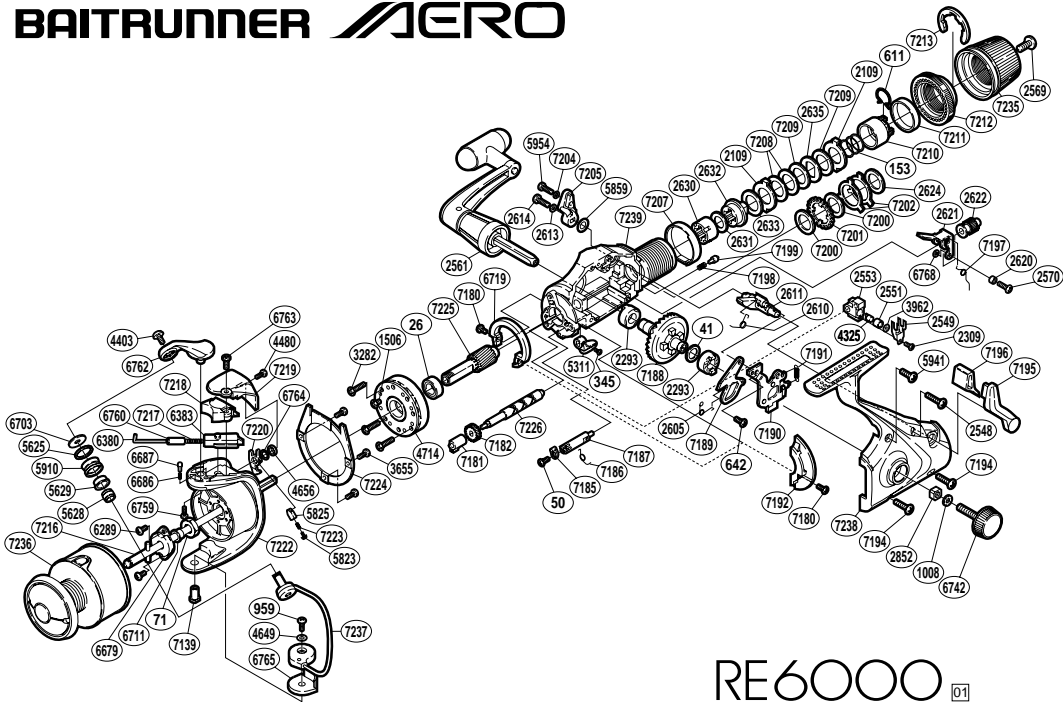

# BAITRUNNER AERO

RE6000 01

RD No.	PARTS NAMES	RD No.	PARTS NAMES	RD No.	PARTS NAMES
0026	Ball Bearing	4325	Oscillating Pawl	7187	Anti-Reverse Cam
0041	Drive Gear Washer	4403	Line Roller Screw	7188	Drive Gear
0050	Anti-Reverse Cam Plate Screw	4480	Rotor Protector Screw (small)	7189	Clutch Pawl
0071	Rotor Nut	4649	Spacer	7190	Clutch Plate Assembly
0153	Drag Coil Spring	4656	Trip Lever Spacer	7191	BaitRunner Click Spring
0345	Anti-Reverse Lever Screw	4714	Roller Clutch Assembly	7192	Side Cover Flange
0611	Hold Click Spring	5311	Anti-Reverse Lever	7194	Side Cover Screw (medium)
0642	Clutch Plate Screw	5625	Line Roller Spacer	7195	BaitRunner Lever Arm (L)
0959	Bail Hold Support Screw	5628	Line Roller Collar	7196	BaitRunner Lever Bridge
1008	Handle Lock Washer	5629	Line Roller Bushing	7197	Clutch Shaft Spring
1506	Clutch Cover Screw	5823	Lever Spring Guide (A)	7198	Dial Click Spring
2109	Eared Washer "B"	5825	Lever Spring Guide (B)	7199	Dial Click Shoe
2293	Drive Gear Bushing	5859	BaitRunner Lever Spacer	7200	Drag Washer "C"
2309	Slider Retainer Screw	5910	Line Roller	7201	Click Gear
2548	Side Cover Screw (long)	5941	Side Cover Screw (short)	7202	Eared Washer "Brs"
2549	Oscillating Slider Retainer	5954	BaitRunner Lever Screw	7204	Lock Washer (A)
2551	Oscillating Slider Bushing	6289	Nut Retainer Screw	7205	BaitRunner Lever Arm (R)
2553	Oscillating Slider	6380	Bail Spring Guide (A)	7207	Dial Spacer
2561	Handle Assembly	6383	Bail Spring Guide (B)	7208	Spacer
2569	Drag Knob Screw	6679	Nut Retainer	7209	Drag Washer "H" (black)
2570	BaitRunner Clutch Screw	6686	Click Spring	7210	Pressure Screw
2605	Clutch Pawl Spring	6687	Bail Arm Click	7211	Dial Washer
2610	Clutch Spring	6703	Line Roller Washer	7212	BaitRunner Tension Dial
2611	BaitRunner Lever Shaft	6711	Rotor Support Bushing	7213	Dial Retainer Ring
2613	Lock Washer (B)	6719	Friction Ring	7216	Main Shaft
2614	BaitRunner Lever Screw (B)	6742	Handle Screw Cap	7217	Bail Spring
2620	Clutch Screw Collar	6759	Bail Arm Screw	7218	Bail Spring Cover
2621	BaitRunner Clutch	6760	Bail Spring Guide (A) Collar	7219	Bail Spring Cover Guard
2622	Clutch Shaft	6762	Bail Arm	7220	Bail Trip Lever
2624	Drag Washer "C" (blue)	6763	Rotor Protector Screw (large)	7222	Rotor
2630	Free Spool Tension Shaft	6764	Spacer	7223	Lever Spring
2631	Drag Washer "D"	6765	Bail Hold Support Spacer	7224	Guard Ring
2632	Drag Shaft	6768	Spacer	7225	Pinion Gear
2633	Drag Washer "H" (cloth)	7139	Bail Hold Support Shaft	7226	Worm Shaft
2635	Key Washer "A"	7180	Friction Ring Screw	7235	Drag Knob
2852	Handle Screw Lock	7181	Worm Bushing	7236	Spool Assembly
3282	Roller Clutch Screw	7182	Idle Gear	7237	Bail Assembly
3655	Guard Ring Screw	7185	Anti-Reverse Cam Plate	7238	Side Cover
3962	Spacer	7186	Anti-Reverse Cam Spring	7239	Body