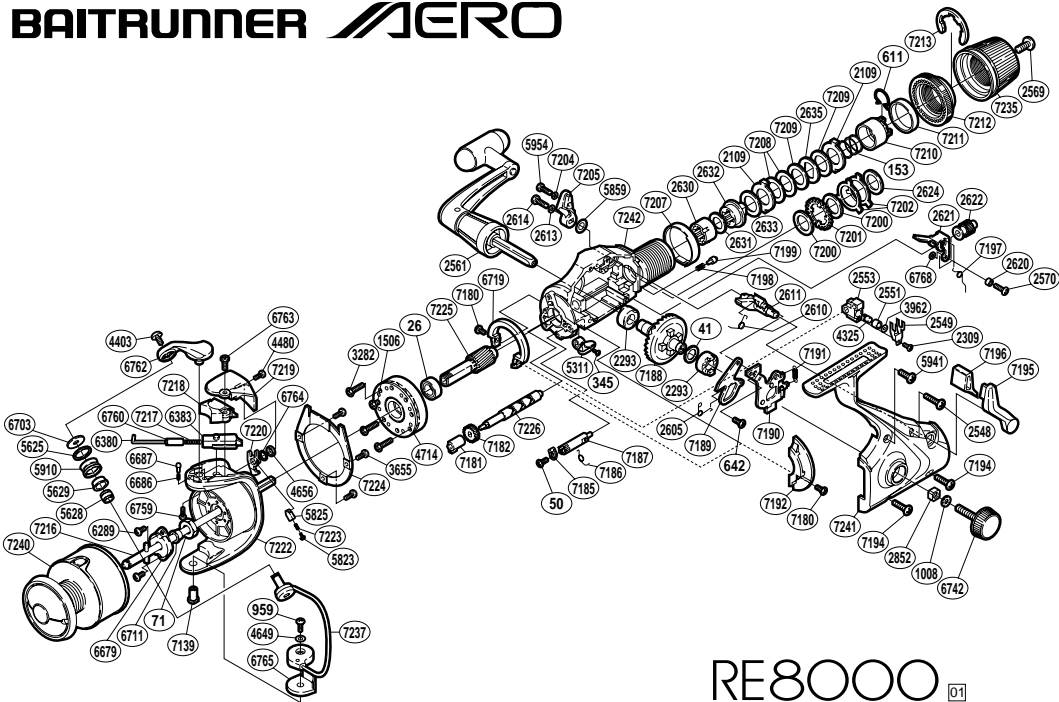

# BAITRUNNER AERO

RE8000 01

RD No.	PARTS NAMES	RD No.	PARTS NAMES	RD No.	PARTS NAMES
0026	Ball Bearing	4325	Oscillating Pawl	7187	Anti-Reverse Cam
0041	Drive Gear Washer	4403	Line Roller Screw	7188	Drive Gear
0050	Anti-Reverse Cam Plate Screw	4480	Rotor Protector Screw (small)	7189	Clutch Pawl
0071	Rotor Nut	4649	Spacer	7190	Clutch Plate Assembly
0153	Drag Coil Spring	4656	Trip Lever Spacer	7191	BaitRunner Click Spring
0345	Anti-Reverse Lever Screw	4714	Roller Clutch Assembly	7192	Side Cover Flange
0611	Hold Click Spring	5311	Anti-Reverse Lever	7194	Side Cover Screw (medium)
0642	Clutch Plate Screw	5625	Line Roller Spacer	7195	BaitRunner Lever Arm (L)
0959	Bail Hold Support Screw	5628	Line Roller Collar	7196	BaitRunner Lever Bridge
1008	Handle Lock Washer	5629	Line Roller Bushing	7197	Clutch Shaft Spring
1506	Clutch Cover Screw	5823	Lever Spring Guide (A)	7198	Dial Click Spring
2109	Eared Washer "B"	5825	Lever Spring Guide (B)	7199	Dial Click Shoe
2293	Drive Gear Bushing	5859	BaitRunner Lever Spacer	7200	Drag Washer "C"
2309	Slider Retainer Screw	5910	Line Roller	7201	Click Gear
2548	Side Cover Screw (long)	5941	Side Cover Screw (short)	7202	Eared Washer "Brs"
2549	Oscillating Slider Retainer	5954	BaitRunner Lever Screw	7204	Lock Washer (A)
2551	Oscillating Slider Bushing	6289	Nut Retainer Screw	7205	BaitRunner Lever Arm (R)
2553	Oscillating Slider	6380	Bail Spring Guide (A)	7207	Dial Spacer
2561	Handle Assembly	6383	Bail Spring Guide (B)	7208	Spacer
2569	Drag Knob Screw	6679	Nut Retainer	7209	Drag Washer "H" (black)
2570	BaitRunner Clutch Screw	6686	Click Spring	7210	Pressure Screw
2605	Clutch Pawl Spring	6687	Bail Arm Click	7211	Dial Washer
2610	Clutch Spring	6703	Line Roller Washer	7212	BaitRunner Tension Dial
2611	BaitRunner Lever Shaft	6711	Rotor Support Bushing	7213	Dial Retainer Ring
2613	Lock Washer (B)	6719	Friction Ring	7216	Main Shaft
2614	BaitRunner Lever Screw (B)	6742	Handle Screw Cap	7217	Bail Spring
2620	Clutch Screw Collar	6759	Bail Arm Screw	7218	Bail Spring Cover
2621	BaitRunner Clutch	6760	Bail Spring Guide (A) Collar	7219	Bail Spring Cover Guard
2622	Clutch Shaft	6762	Bail Arm	7220	Bail Trip Lever
2624	Drag Washer "C" (blue)	6763	Rotor Protector Screw (large)	7222	Rotor
2630	Free Spool Tension Shaft	6764	Spacer	7223	Lever Spring
2631	Drag Washer "D"	6765	Bail Hold Support Spacer	7224	Guard Ring
2632	Drag Shaft	6768	Spacer	7225	Pinion Gear
2633	Drag Washer "H" (cloth)	7139	Bail Hold Support Shaft	7226	Worm Shaft
2635	Key Washer "A"	7180	Friction Ring Screw	7235	Drag Knob
2852	Handle Screw Lock	7181	Worm Bushing	7237	Bail Assembly
3282	Roller Clutch Screw	7182	Idle Gear	7240	Spool Assembly
3655	Guard Ring Screw	7185	Anti-Reverse Cam Plate	7241	Side Cover
3962	Spacer	7186	Anti-Reverse Cam Spring	7242	Body