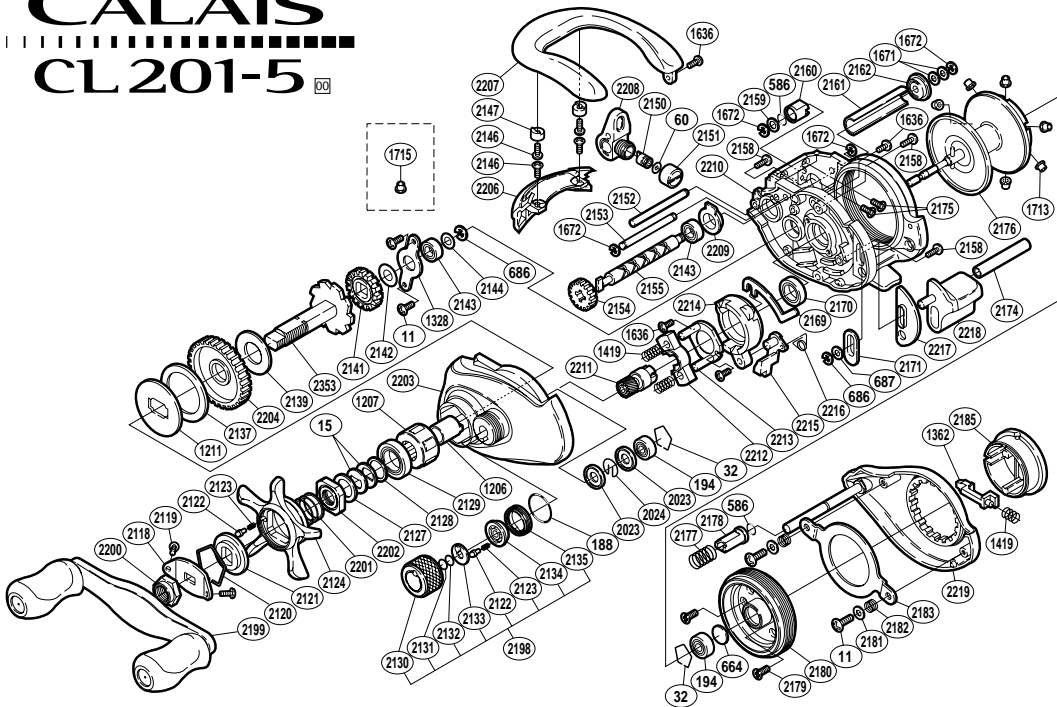

CALAIS

CL201-5

BNT No.	PARTS NAMES	BNT No.	PARTS NAMES	BNT No.	PARTS NAMES
0011	Multi-Purpose Screw (A)	2130	Cast Control Cap	2178	Damper (A)
0015	Drag Spring Washer	2131	Spool Tension Spacer (B)	2179	Brake Case Screw
0032	Bearing Retainer	2132	Spool Tension Spacer (A)	2180	Brake Case
0060	Spacer (optional)	2133	Cast Control Click Plate	2181	Brake Case Ring Washer
0188	"O" Ring	2134	Click Pin Holder	2182	Brake Case Ring Spring
0194	Ball Bearing	2135	Cast Control Click Holder	2183	Brake Case Ring
0586	Friction Ring	2137	Drag Washer (C)	2185	Turnkey Dial
0664	Spacer (B)	2139	Drag Washer (A)	2198	Cast Control Cap Assembly
0686	"E" Lock	2141	Idle Gear (A)	2199	Handle Assembly
0687	Spacer	2142	Idle Gear (A) Spacer	2200	Handle Nut
1206	Roller Clutch Inner Tube	2143	Ball Bearing	2201	Star Drag Spring
1207	Roller Clutch Bearing	2144	Drive Shaft Washer	2202	Star Drag Nut
1211	Key Washer	2146	Line Guard Screw	2203	Left Side Plate
1328	Drive Shaft Retainer	2147	Line Guard Screw Cover	2204	Drive Gear
1362	Turnkey Pawl	2150	Line Guide Pawl	2206	Level Wind Protector
1419	Yoke Spring	2151	Pawl Cap	2207	Thumb Rest
1636	Multi-Purpose Screw (B)	2152	Level Wind Guide	2208	Line Guide
1671	Worm Shaft Washer	2153	Line Guard (C)	2209	Worm Bushing (A)
1672	"E" Lock	2154	Idle Gear (C)	2210	One-Piece Frame
1713	Brake Collar (green)	2155	Worm Shaft	2211	Pinion Gear
2023	Spool Shaft Clip Holder	2158	Left Side Plate Screw	2212	Yoke
2024	Spool Shaft Clip	2159	Damper Washer	2213	Clutch Cam Retainer
2118	Handle Nut Plate	2160	Damper (B)	2214	Clutch Cam
2119	Nut Plate Screw	2161	Level Wind Guard	2215	Clutch Pawl
2120	Click Plate Retainer	2162	Worm Bushing (B)	2216	Clutch Pawl Spring
2121	Star Drag Click Plate	2169	Clutch Plate	2217	Clutch Bar Guide (B)
2122	Click Pin	2170	Ball Bearing	2218	Quick-Fire II Clutch Bar
2123	Click Spring	2171	Clutch Bar Guide (A)	2219	Right Side Plate
2124	Star Drag	2174	Clutch Bar Support	2353	Drive Shaft
2127	Star Drag Spacer	2175	Thumb Rest Screw		
2128	Bearing Washer	2176	Spool Assembly		
2129	Star Drag Bearing	2177	Right Side Plate Spring	1715	Brake Collar (red)