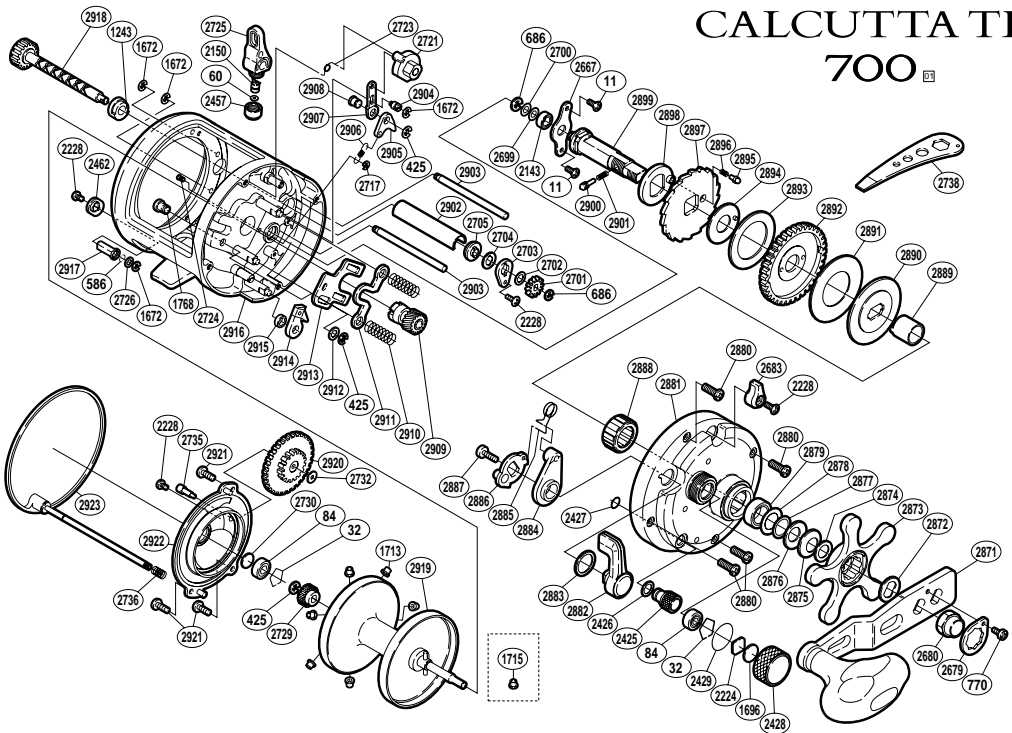

# CALCUTTA TE 700 BT

| BNT No. | PARTS NAMES                | BNT No. | PARTS NAMES                | BNT No. | PARTS NAMES           |
|---------|----------------------------|---------|----------------------------|---------|-----------------------|
| 0011    | Drive Shaft Retainer Screw | 2717    | "E" Lock                   | 2895    | Drag Click Pin        |
| 0032    | Bearing Retainer           | 2721    | Click Switch Cam           | 2896    | Drag Click Spring     |
| 0060    | Spacer (optional)          | 2723    | Click Switch Spring        | 2897    | Anti-Reverse Ratchet  |
| 0084    | Ball Bearing               | 2724    | Click Spring Pin           | 2898    | Drag Click Pin Holder |
| 0425    | "E" Lock                   | 2725    | Line Guide                 | 2899    | Drive Shaft           |
| 0586    | Bolt Retainer              | 2726    | Damper Washer              | 2900    | Click Pin             |
| 0686    | "E" Lock                   | 2729    | Idle Gear (A)              | 2901    | Click Spring          |
| 0770    | Handle Nut Plate Screw     | 2730    | Spacer (B)                 | 2902    | Level Wind Guard      |
| 1243    | Worm Bushing (B)           | 2732    | Idle Gear "B" Washer       | 2903    | Level Wind Guide      |
| 1672    | "E" Lock                   | 2735    | Idle Gear Shaft            | 2904    | Click Link Guide Pin  |
| 1696    | Cast Control Spacer (B)    | 2736    | Left Side Plate Spring     | 2905    | Click Pawl            |
| 1713    | Brake Collar (green)       | 2871    | Handle Assembly            | 2906    | Click Pawl Spring     |
| 1768    | Clutch Button Guide Pin    | 2872    | Friction Washer            | 2907    | Click Link            |
| 2143    | Ball Bearing               | 2873    | Star Drag                  | 2908    | Click Link Pin        |
| 2150    | Line Guide Pawl            | 2874    | Star Drag Washer           | 2909    | Pinion Gear (A)       |
| 2224    | Spool Tension Spacer (A)   | 2875    | Drag Spring Washer (L)     | 2910    | Yoke Spring           |
| 2228    | Multi-Purpose Screw        | 2876    | Drag Spring Washer (H)     | 2911    | Yoke                  |
| 2425    | Side Plate Open Nut        | 2877    | Bearing Thrust Washer      | 2912    | Washer                |
| 2426    | Open Nut Washer            | 2878    | Bearing Seal               | 2913    | Yoke Plate            |
| 2427    | "O" Ring                   | 2879    | Ball Bearing               | 2914    | Anti-Reverse Pawl     |
| 2428    | Cast Control Cap           | 2880    | Right Side Plate Screw (A) | 2915    | Bushing               |
| 2429    | "O" Ring                   | 2881    | Right Side Plate           | 2916    | One-Piece Frame       |
| 2457    | Pawl Cap                   | 2882    | Clutch Lever               | 2917    | Damper (A)            |
| 2462    | Damper Guide               | 2883    | Smoother                   | 2918    | Worm Shaft            |
| 2667    | Drive Shaft Retainer       | 2884    | Eccentric Cam Bushing      | 2919    | Spool Assembly        |
| 2679    | Handle Nut Plate           | 2885    | Clutch Spring              | 2920    | Idle Gear "B"         |
| 2680    | Handle Nut                 | 2886    | Clutch Cam                 | 2921    | Brake Case Screw      |
| 2683    | Click Switch               | 2887    | Clutch Lever Screw         | 2922    | Brake Case            |
| 2699    | Drive Shaft Washer (A)     | 2888    | Roller Clutch Bearing      | 2923    | Left Side Plate       |
| 2700    | Drive Shaft Washer (B)     | 2889    | Roller Clutch Inner Tube   |         |                       |
| 2701    | Click Gear                 | 2890    | Key Washer                 |         |                       |
| 2702    | Worm Shaft Washer (B)      | 2891    | Drag Washer (B)            |         |                       |
| 2703    | Worm Bushing (A) Retainer  | 2892    | Drive Gear                 | 1715    | Brake Collar (red)    |
| 2704    | Worm Shaft Washer (A)      | 2893    | Drag Washer (A)            |         |                       |
| 2705    | Worm Bushing (A)           | 2894    | Drag Click Plate           |         |                       |
|         |                            |         |                            | 2738    | Wrench (accessory)    |