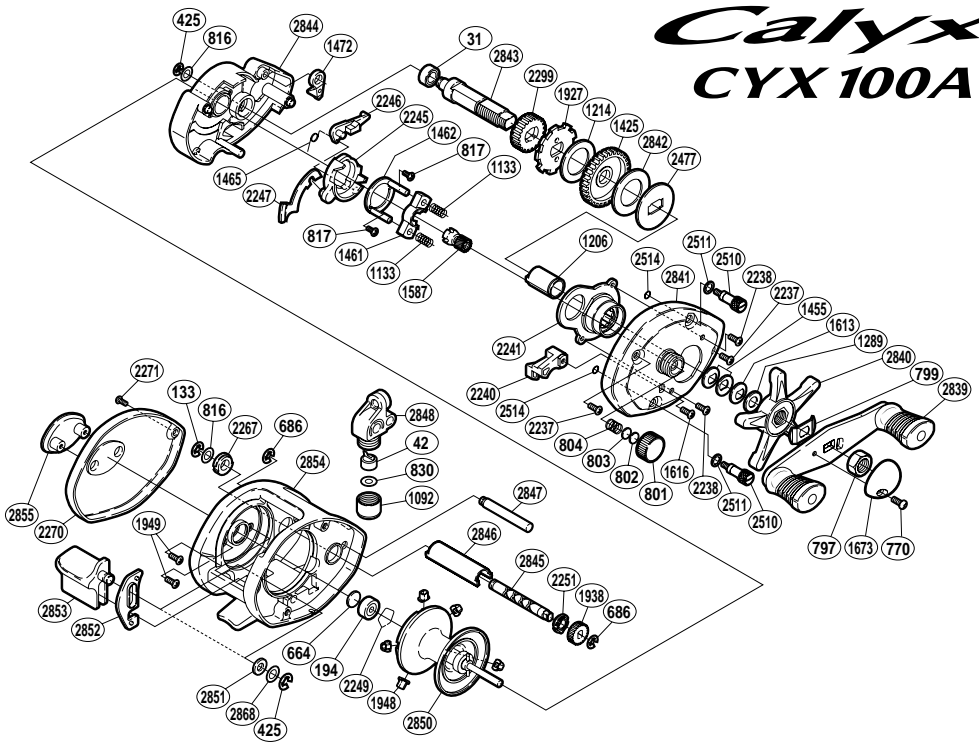

Calyx CYX 100A 02

BNT No.	PARTS NAMES	BNT No.	PARTS NAMES	BNT No.	PARTS NAMES
0031	Ball Bearing	1461	Yoke	2299	Idle Gear (A)
0042	Line Guide Pawl	1462	Clutch Cam Retainer	2477	Key Washer
0133	Worm Shaft Retainer	1465	Clutch Pawl Spring	2510	Right Side Plate Nut
0194	Ball Bearing	1472	Anti-Reverse Pawl	2511	Side Plate Nut Washer
0425	"E" Lock	1587	Pinion Gear	2514	"O" Ring
0664	Spacer (B)	1613	Drag Spring Washer (L)	2839	Handle Assembly
0686	"E" Lock	1616	Return Pin Guide Screw	2840	Star Drag
0770	Handle Nut Plate Screw	1673	Handle Nut Plate	2841	Right Side Plate
0797	Handle Nut	1927	Anti-Reverse Ratchet	2842	Drag Washer
0799	Friction Washer	1938	Idle Gear (C)	2843	Drive Shaft
0801	Cast Control Cap	1948	Brake Collar	2844	Set Plate
0802	Spool Tension Spacer (B)	1949	I.D.Plate Screw	2845	Worm Shaft
0803	Spool Tension Spacer (A)	2237	Right Side Plate Screw	2846	Level Wind Guard
0804	Spool Tension Spring	2238	Bush Plate Screw	2847	Stabilizer Bar
0816	Shaft Washer	2240	Return Pin Guide	2848	Line Guide
0817	Clutch Cam Retainer Screw	2241	Roller Clutch Assembly	2850	Spool Assembly
0830	Spacer (optional)	2245	Clutch Cam	2851	Clutch Button Washer
1092	Pawl Cap	2246	Clutch Pawl	2852	Clutch Button Guide
1133	Yoke Spring	2247	Clutch Plate	2853	Quick-Fire II Clutch Button
1206	Roller Clutch Inner Tube	2249	Bearing Retainer	2854	One-Piece Frame
1214	Drag Washer (A)	2251	Worm Bushing (A)	2855	Left Side I.D.Plate
1289	Star Drag Spacer	2267	Worm Bushing (B)	2868	Clutch Bar Support Spacer
1425	Drive Gear	2270	Left Side Plate		
1455	Drag Spring Washer	2271	Left Side Plate Screw		