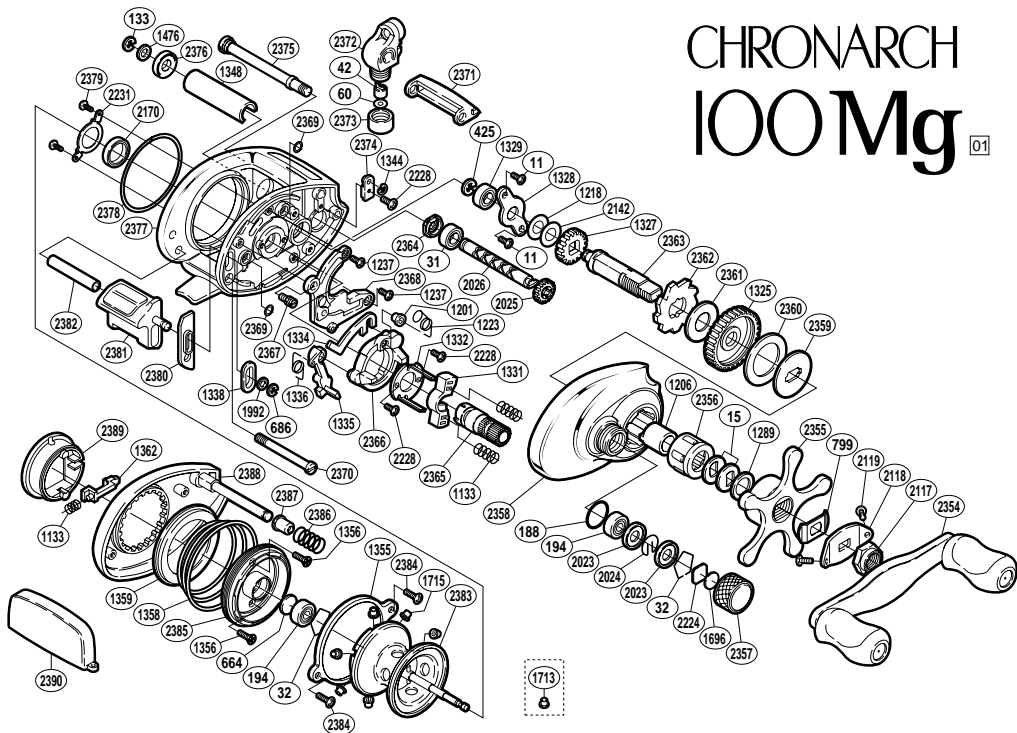

CHRONARCH 100Mg ⁰¹

BNT No.	PARTS NAMES	BNT No.	PARTS NAMES	BNT No.	PARTS NAMES
0011	Drive Shaft Retainer Screw	1348	Level Wind Guard	2363	Drive Shaft
0015	Drag Spring Washer	1355	Brake Case Ring	2364	Worm Bushing (A)
0031	Ball Bearing	1356	Brake Case Retainer Screw	2365	Pinion Gear
0032	Bearing Retainer	1358	Brake Case Spring	2366	Clutch Cam
0042	Line Guide Pawl	1359	Spring Spacer	2367	Retractor Spring Pin
0060	Spacer (optional)	1362	Turnkey Pawl	2368	Clutch Guard
0133	Worm Shaft Retainer	1476	Worm Shaft Spacer	2369	Spacer
0188	"O" Ring	1696	Cast Control Spacer (B)	2370	Clutch Bar Bolt
0194	Ball Bearing	1715	Brake Collar (red)	2371	Level Wind Protector
0425	"E" Lock	1992	Spacer (B)	2372	Line Guide
0664	Spacer (B)	2023	Spool Shaft Clip Holder	2373	Pawl Cap
0686	"E" Lock	2024	Spool Shaft Clip	2374	Worm Bearing (A) Retainer
0799	Friction Washer	2025	Idle Gear (C)	2375	Level Wind Guide
1133	Yoke / Turnkey Pawl Spring	2026	Worm Shaft	2376	Worm Bushing (B)
1201	Retractor Spring Collar	2117	Handle Nut	2377	One-Piece Frame
1206	Roller Clutch Inner Tube	2118	Handle Nut Plate	2378	Anti-Thrust Washer
1218	Idle Gear (A) Spacer	2119	Nut Plate Screw	2379	Bearing Retainer Screw
1223	Retractor Spring	2142	Idle Gear (A) Spacer	2380	Clutch Bar Guide (B)
1237	Clutch Guard Screw	2170	Ball Bearing	2381	Quick-Fire II Clutch Bar
1289	Star Drag Spacer	2224	Spool Tension Spacer (A)	2382	Clutch Bar Support
1325	Drive Gear	2228	Multi-Purpose Screw	2383	Spool Assembly
1327	Idle Gear (A)	2231	Bearing Retainer	2384	Brake Case Ring Screw
1328	Drive Shaft Retainer	2354	Handle Assembly	2385	Brake Case
1329	Ball Bearing	2355	Star Drag	2386	Left Side Plate Spring
1331	Yoke	2356	Roller Clutch Bearing	2387	Damper (A)
1332	Clutch Cam Retainer	2357	Cast Control Cap	2388	Left Side Plate
1334	Clutch Plate	2358	Right Side Plate	2389	Turnkey Dial
1335	Clutch Pawl	2359	Key Washer		
1336	Clutch Pawl Spring	2360	Drag Washer (C)		
1338	Clutch Bar Guide (A)	2361	Drag Washer (A)	1713	Brake Collar (green)
1344	"C" Lock	2362	Anti-Reverse Ratchet	2390	Plastic Wrench