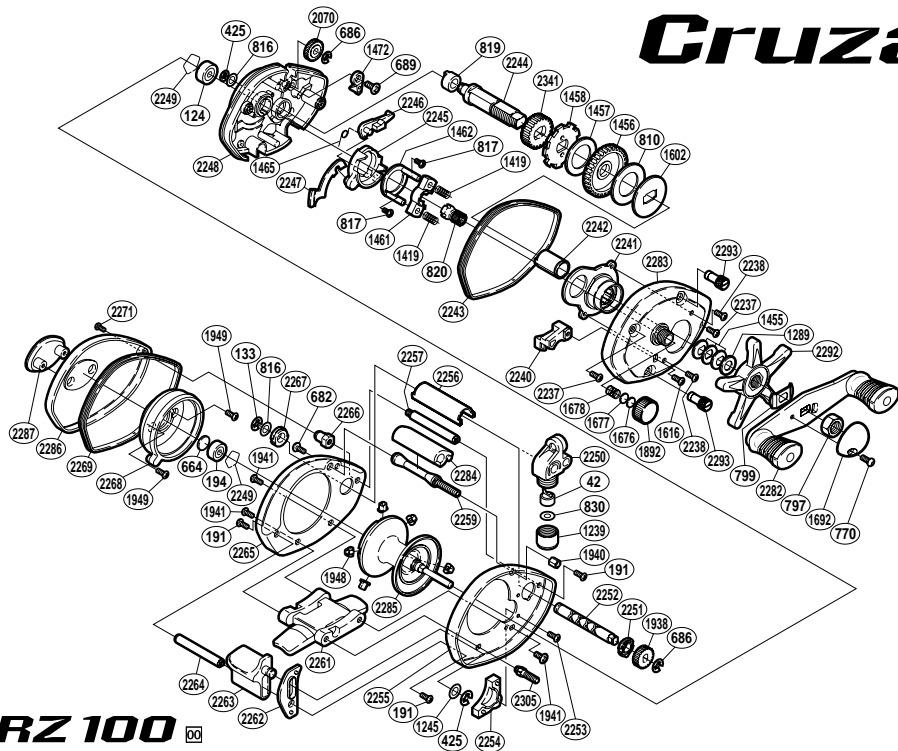

# Cruzar

**CRZ 100**

BNT No.	PARTS NAMES	BNT No.	PARTS NAMES	BNT No.	PARTS NAMES
0042	Line Guide Pawl	1465	Clutch Pawl Spring	2252	Worm Shaft
0124	Ball Bearing	1472	Anti-Reverse Pawl	2253	Drive Shaft Cover Screw
0133	Worm Shaft Retainer	1602	Key Washer	2254	Drive Shaft Cover
0191	Multi-Purpose Screw	1616	Return Pin Guide Screw	2255	A-Side Frame
0194	Ball Bearing	1676	Spool Tension Spacer (B)	2256	Level Wind Guard
0425	"E" Lock	1677	Spool Tension Spacer (A)	2257	Stabilizer Bar
0664	Spacer (B)	1678	Spool Tension Spring	2259	Frame Bar (A)
0682	Frame Bar (A) Screw	1692	Handle Nut Plate	2261	Stand
0686	"E" Lock	1892	Cast Control Cap	2262	Clutch Button Guide
0689	Anti-Reverse Pawl Screw	1938	Idle Gear (C)	2263	Quick-Fire II Clutch Button
0770	Handle Nut Plate Screw	1940	Frame Nut	2264	Clutch Button Support Bar
0797	Handle Nut	1941	Stand Screw	2265	B-Side Frame
0799	Friction Washer	1948	Brake Collar	2266	B-Side Frame Nut
0810	Drag Washer	1949	I.D.Plate Screw	2267	Worm Bushing (B)
0816	Shaft Washer	2070	Idle Gear (B)	2268	Brake Case
0817	Clutch Cam Retainer Screw	2237	Right Side Plate Screw	2269	B-Side Seal
0819	Drive Shaft Bushing	2238	Bush Plate Screw	2271	Left Side Plate Screw
0820	Pinion Gear	2240	Return Pin Guide	2282	Handle Assembly
0830	Spacer (optional)	2241	Roller Clutch Assembly	2283	Right Side Plate
1239	Pawl Cap	2242	Roller Clutch Inner Tube	2284	Thumb Rest
1245	Clutch Bar Support Spacer	2243	A-Side Seal	2285	Spool Assembly
1289	Star Drag Spacer	2244	Drive Shaft	2286	Left Side Plate
1419	Yoke Spring	2245	Clutch Cam	2287	Left Side I.D.Plate
1455	Drag Spring Washer	2246	Clutch Pawl	2292	Star Drag
1456	Drive Gear	2247	Clutch Plate	2293	Right Side Plate Nut
1457	Drive Shaft Washer (B)	2248	Set Plate	2305	Stand Bolt
1458	Anti-Reverse Ratchet	2249	Bearing Retainer	2341	Idle Gear (A)
1461	Yoke	2250	Line Guide		
1462	Clutch Cam Retainer	2251	Worm Bushing (A)		

(110901)