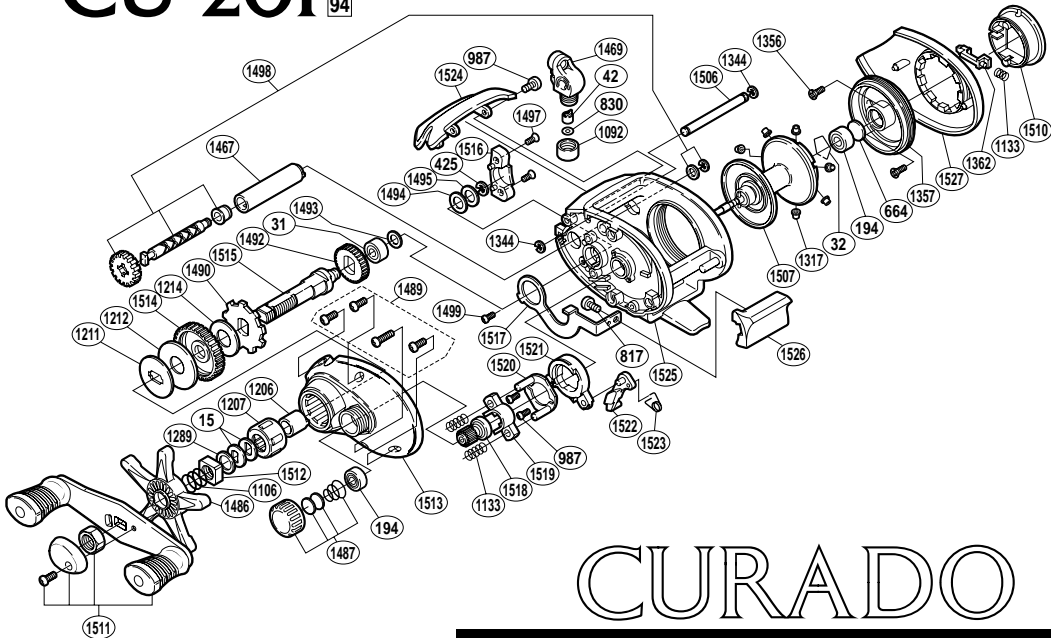

# CU-201 <sup>94</sup>

# CURADO

BNT No.	PARTS NAMES	BNT No.	PARTS NAMES	BNT No.	PARTS NAMES
0015	Drag Spring Washer	1317	Brake Collars (red-6 pieces)	1507	Spool Assembly
0031	Ball Bearing	1344	"C"Lock	1510	Turnkey Dial
0032	Bearing Retainer	1356	Brake Case Retainer Screw	1511	Handle Assembly
0042	Line Guide Pawl	1357	Brake Case	1512	Star Drag Nut
0194	Ball Bearing	1362	Turnkey Pawl	1513	Left Side Plate
0425	"E"Lock	1467	Level Wind Guard	1514	Drive Gear
0664	Spacer (B)	1469	Line Guide	1515	Drive Shaft
0817	Clutch Bar Screw	1486	Star Drag	1516	Drive Shaft Cover
0830	Spacer (optional)	1487	Cast Control Cap Assembly	1517	Clutch Plate
0987	Multi Purpose Screw	1489	Side Plate Screws	1518	Pinion Gear
1092	Pawl Cap	1490	Anti-Reverse Ratchet	1519	Yoke
1106	Star Drag Spring	1492	Idle Gear	1520	Clutch Cam Retainer
1133	Yoke / Turnkey Pawl Spring	1493	Drive Gear Washer	1521	Clutch Cam
1206	Roller Clutch Inner Tube	1494	Drive Shaft Washer (B)	1522	Clutch Pawl
1207	Roller Clutch Bearing	1495	Drive Shaft Washer (A)	1523	Clutch Pawl Spring
1211	Key Washer	1497	Drive Shaft Cover Screw	1524	Thumb Rest
1212	Drag Washer (C)	1498	Worm Shaft Assembly	1525	One-Piece Frame
1214	Drag Washer (A)	1499	Clutch Plate Screw	1526	Quick-Fire II Clutch Bar
1289	Star Drag Spacer	1506	Line Guard	1527	Right Side Plate