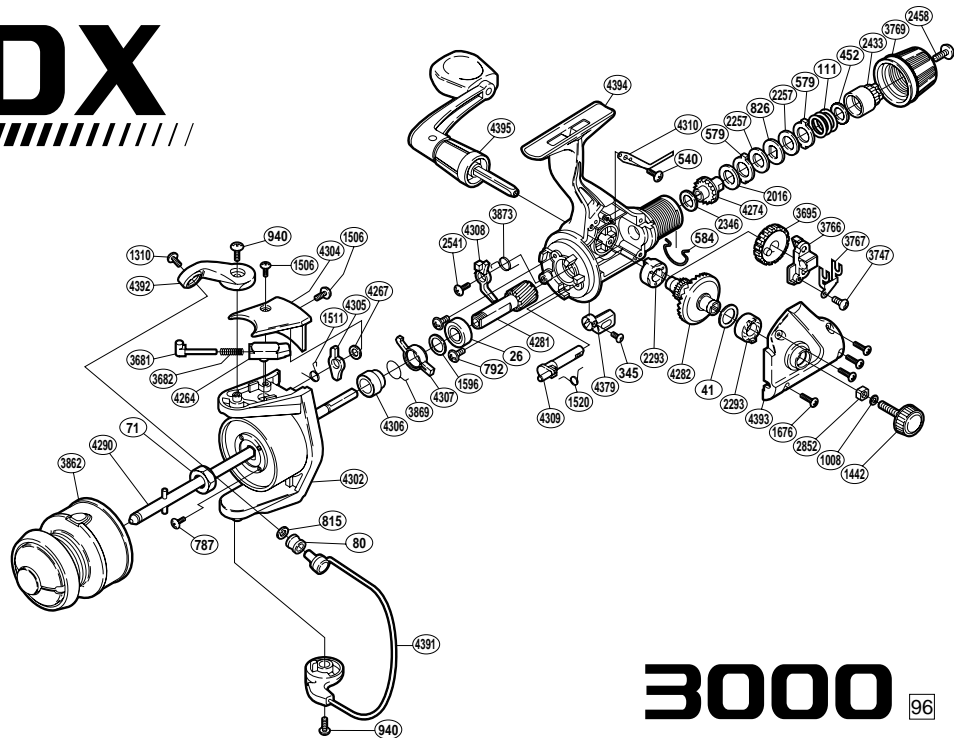

DX

3000

96

RD No.	PARTS NAMES	RD No.	PARTS NAMES	RD No.	PARTS NAMES
0026	Ball Bearing	1596	Bushing Washer	4267	Bail Trip Lever Washer
0041	Drive Gear Washer	1676	Side Cover Screw	4274	Drag Shaft
0071	Rotor Nut	2016	Drag Washer "H" (cloth)	4281	Pinion Gear
0080	Line Roller	2257	Drag Washer "H" (blue)	4282	Drive Gear
0111	Drag Coil Spring	2293	Drive Gear Bushing	4290	Main Shaft Assembly
0345	Anti-Reverse Lever Screw	2346	Drag Washer "C" (cloth)	4302	Rotor
0452	Drag Spring Washer	2433	Pressure Screw	4304	Bail Spring Cover
0540	Drag Click Screw	2458	Drag Knob Screw	4305	Bail Trip Lever
0579	Eared Washer "B"	2541	Anti-Reverse Pawl Screw	4306	Lock Out Spring Holder
0584	Hold Click Spring	2852	Handle Screw Lock	4307	Anti-Reverse Lock Out
0787	Nut Lock Screw	3681	Bail Spring Guide (A)	4308	Anti-Reverse Pawl
0792	Bearing Retainer Screw	3682	Bail Spring	4309	Anti-Reverse Cam
0815	Line Roller Washer	3695	Oscillating Gear	4310	Drag Click
0826	Key Washer "A"	3747	Slider Retainer Screw	4379	Anti-Reverse Lever
0940	Multi-Purpose Screw	3766	Oscillating Slider	4391	Bail Assembly
1008	Handle Lock Washer	3767	Oscillating Slider Retainer	4392	Bail Arm
1310	Line Roller Screw	3769	Drag Knob	4393	Side Cover
1442	Handle Screw Cap	3862	Spool Assembly (S-3)	4394	Body
1506	Bail Spring Cover Screw	3869	Anti-Reverse Lock Out Spring	4395	Handle Assembly
1511	Lever Spring	3873	Anti-Reverse Pawl Spring		
1520	Anti-Reverse Cam Spring	4264	Bail Spring Guide (B)		

(070602)