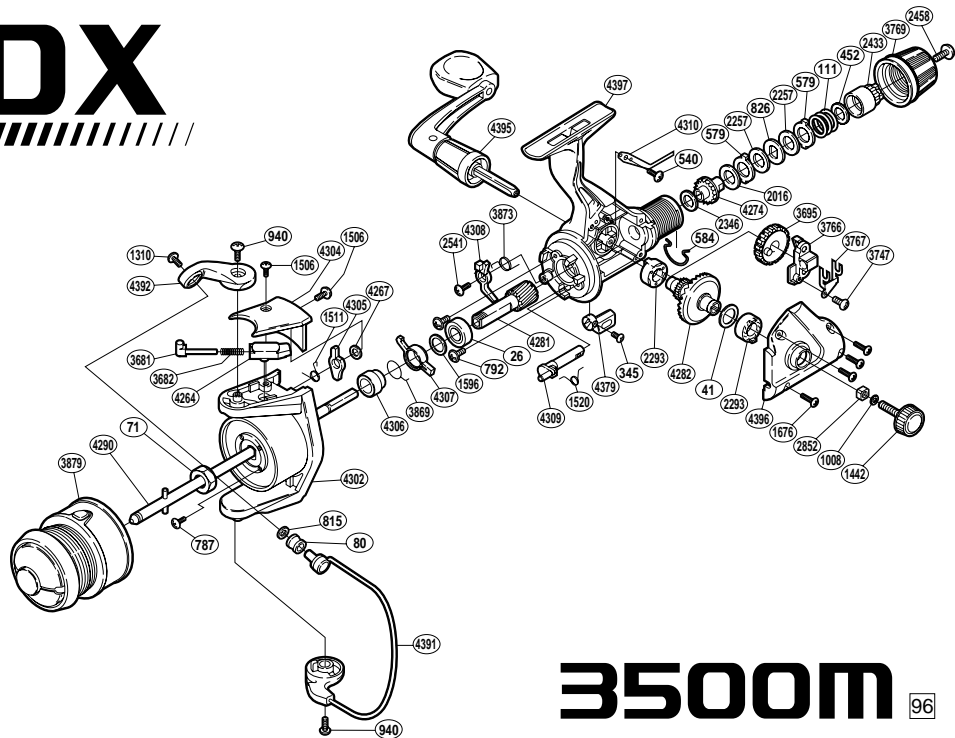

# 3500M

96

| RD No. | PARTS NAMES              | RD No. | PARTS NAMES                  | RD No. | PARTS NAMES             |
|--------|--------------------------|--------|------------------------------|--------|-------------------------|
| 0026   | Ball Bearing             | 1520   | Anti-Reverse Cam Spring      | 3879   | Spool Assembly (MS-3.5) |
| 0041   | Drive Gear Washer        | 1596   | Bushing Washer               | 4264   | Bail Spring Guide (B)   |
| 0071   | Rotor Nut                | 1676   | Side Cover Screw             | 4267   | Bail Trip Lever Washer  |
| 0080   | Line Roller              | 2016   | Drag Washer "H"(cloth)       | 4274   | Drag Shaft              |
| 0111   | Drag Coil Spring         | 2257   | Drag Washer "H"(blue)        | 4281   | Pinion Gear             |
| 0345   | Anti-Reverse Lever Screw | 2293   | Drive Gear Bushing           | 4282   | Drive Gear              |
| 0452   | Drag Spring Washer       | 2346   | Drag Washer "C"(cloth)       | 4290   | Main Shaft Assembly     |
| 0540   | Drag Click Screw         | 2433   | Pressure Screw               | 4304   | Bail Spring Cover       |
| 0579   | Eared Washer "B"         | 2458   | Drag Knob Screw              | 4305   | Bail Trip Lever         |
| 0584   | Hold Click Spring        | 2541   | Anti-Reverse Pawl Screw      | 4306   | Lock Out Spring Holder  |
| 0787   | Nut Lock Screw           | 2852   | Handle Screw Lock            | 4307   | Anti-Reverse Lock Out   |
| 0792   | Bearing Retainer Screw   | 3681   | Bail Spring Guide (A)        | 4308   | Anti-Reverse Pawl       |
| 0815   | Line Roller Washer       | 3682   | Bail Spring                  | 4309   | Anti-Reverse Cam        |
| 0826   | Key Washer "A"           | 3695   | Oscillating Gear             | 4310   | Drag Click              |
| 0940   | Multi-Purpose Screw      | 3747   | Slider Retainer Screw        | 4379   | Anti-Reverse Lever      |
| 1008   | Handle Lock Washer       | 3766   | Oscillating Slider           | 4391   | Bail Assembly           |
| 1310   | Line Roller Screw        | 3767   | Oscillating Slider Retainer  | 4392   | Bail Arm                |
| 1442   | Handle Screw Cap         | 3769   | Drag Knob                    | 4395   | Handle Assembly         |
| 1506   | Bail Spring Cover Screw  | 3869   | Anti-Reverse Lock Out Spring | 4396   | Side Cover              |
| 1511   | Lever Spring             | 3873   | Anti-Reverse Pawl Spring     | 4397   | Body                    |