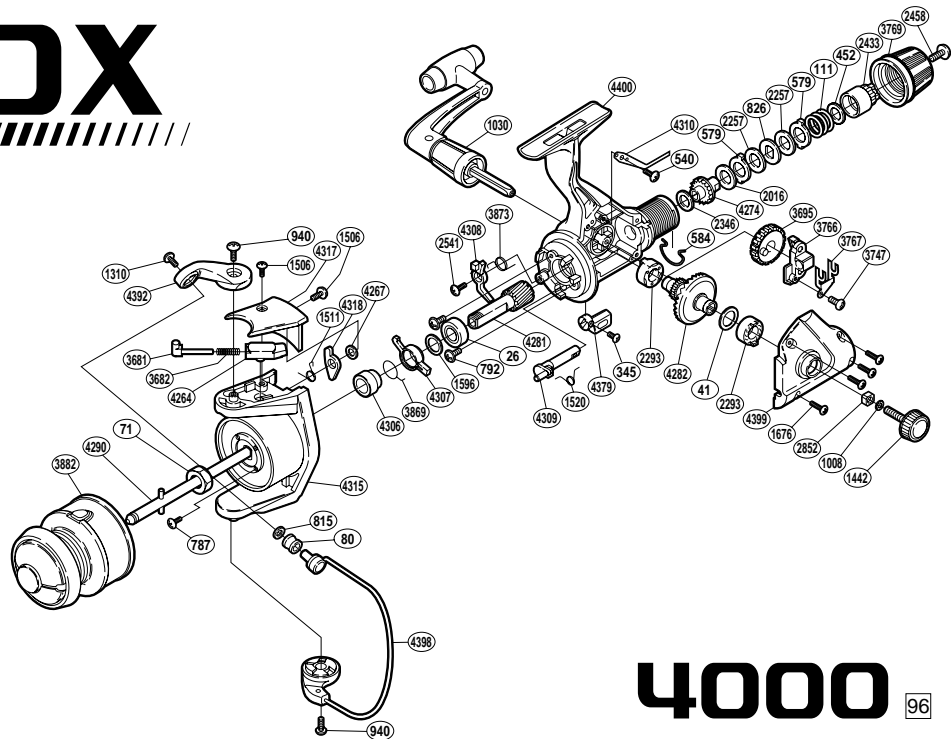

DX

4000

96

RD No.	PARTS NAMES	RD No.	PARTS NAMES	RD No.	PARTS NAMES
0026	Ball Bearing	1520	Anti-Reverse Cam Spring	4264	Bail Spring Guide (B)
0041	Drive Gear Washer	1596	Bushing Washer	4267	Bail Trip Lever Washer
0071	Rotor Nut	1676	Side Cover Screw	4274	Drag Shaft
0080	Line Roller	2016	Drag Washer "H"(cloth)	4281	Pinion Gear
0111	Drag Coil Spring	2257	Drag Washer "H"(blue)	4282	Drive Gear
0345	Anti-Reverse Lever Screw	2293	Drive Gear Bushing	4290	Main Shaft Assembly
0452	Drag Spring Washer	2346	Drag Washer "C"(cloth)	4306	Lock Out Spring Holder
0540	Drag Click Screw	2433	Pressure Screw	4307	Anti-Reverse Lock Out
0579	Eared Washer "B"	2458	Drag Knob Screw	4308	Anti-Reverse Pawl
0584	Hold Click Spring	2541	Anti-Reverse Pawl Screw	4309	Anti-Reverse Cam
0787	Nut Lock Screw	2852	Handle Screw Lock	4310	Drag Click
0792	Bearing Retainer Screw	3681	Bail Spring Guide (A)	4315	Rotor
0815	Line Roller Washer	3682	Bail Spring	4317	Bail Spring Cover
0826	Key Washer "A"	3695	Oscillating Gear	4318	Bail Trip Lever
0940	Multi-Purpose Screw	3747	Slider Retainer Screw	4379	Anti-Reverse Lever
1008	Handle Lock Washer	3766	Oscillating Slider	4392	Bail Arm
1030	Handle Assembly	3767	Oscillating Slider Retainer	4398	Bail Assembly
1310	Line Roller Screw	3769	Drag Knob	4399	Side Cover
1442	Handle Screw Cap	3869	Anti-Reverse Lock Out Spring	4400	Body
1506	Bail Spring Cover Screw	3873	Anti-Reverse Pawl Spring		
1511	Lever Spring	3882	Spool Assembly (S-4)		

(070602)