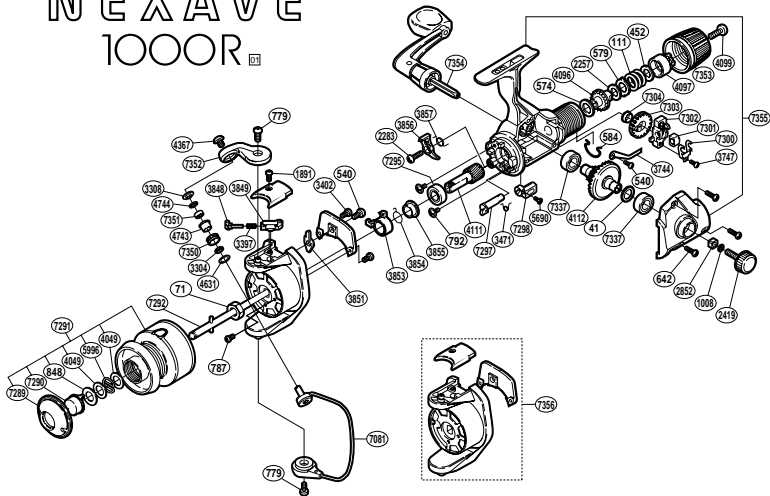

NEXAVE 1000R

RD No.	PARTS NAMES	RD No.	PARTS NAMES	RD No.	PARTS NAMES
0041	Drive Gear Washer	3471	Anti-Reverse Cam Spring	7081	Bail Assembly
0071	Rotor Nut	3744	Drag Click	7289	Push Button Collar
0111	Drag Coil Spring	3747	Slider Retainer Screw	7290	Push Button
0452	Drag Spring Washer	3848	Bail Spring Guide (A)	7291	Spool Assembly
0540	Multi-Purpose Screw	3849	Bail Spring Guide (B)	7292	Main Shaft
0574	Drag Washer "C" (cloth)	3851	Bail Trip Lever	7295	Ball Bearing
0579	Eared Washer "B"	3853	Anti-Reverse Lock Out	7297	Anti-Reverse Cam
0584	Hold Click Spring	3854	Anti-Reverse Lock Out Spring	7298	Anti-Reverse Lever
0642	Side Cover Screw	3855	Lock Out Spring Holder	7300	Oscillating Slider Retainer
0779	Multi-Purpose Screw	3856	Anti-Reverse Pawl	7301	Oscillating Slider Inner
0787	Nut Lock Screw	3857	Anti-Reverse Pawl Spring	7302	Oscillating Slider
0792	Bearing Retainer Screw	4049	Large Hole Washer	7303	Oscillating Gear
0848	Small Hole Washer	4096	Drag Shaft	7304	Oscillating Gear Bushing
1008	Handle Lock Washer	4097	Pressure Screw	7337	Ball Bearing
1891	Bail Spring Cover Screw	4099	Drag Knob Screw	7350	Line Roller
2257	Drag Washer "H" (blue)	4111	Pinion Gear	7351	Line Roller Bearing
2283	Anti-Reverse Pawl Screw	4112	Drive Gear	7352	Bail Arm
2419	Handle Screw Cap	4367	Line Roller Screw	7353	Drag Knob
2852	Handle Screw Lock	4631	Spacer	7354	Handle Assembly
3304	Bearing Spacer	4743	Line Roller Bushing	7355	Body Set
3308	Line Roller Washer	4744	Roller Bearing Seal	7356	Rotor Assembly
3397	Bail Spring	5690	Anti-Reverse Lever Screw		
3402	Cover Screw	5996	Locking Spring		