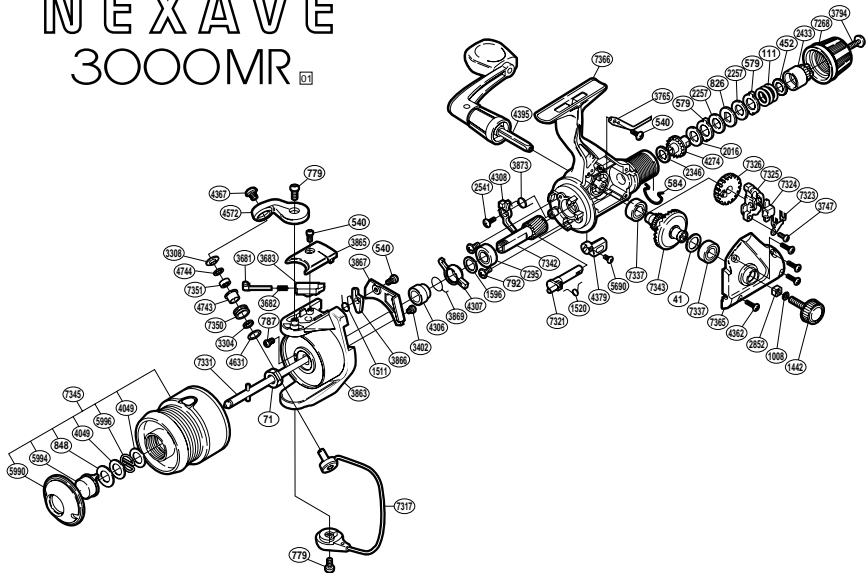

NEXAVE

3000MR 01

RD No.	PARTS NAMES	RD No.	PARTS NAMES	RD No.	PARTS NAMES
0041	Drive Gear Washer	3308	Line Roller Washer	4631	Spacer
0071	Rotor Nut	3402	Cover Screw	4743	Line Roller Bushing
0111	Drag Coil Spring	3681	Bail Spring Guide (A)	4744	Roller Bearing Seal
0452	Drag Spring Washer	3682	Bail Spring	5690	Anti-Reverse Lever Screw
0540	Multi-Purpose Screw	3683	Bail Spring Guide (B)	5990	Push Button Collar
0579	Eared Washer "B"	3747	Slider Retainer Screw	5994	Push Button
0584	Hold Click Spring	3765	Drag Click	5996	Locking Spring
0779	Multi-Purpose Screw	3794	Drag Knob Screw	7268	Drag Knob
0787	Nut Lock Screw	3863	Rotor	7295	Ball Bearing
0792	Bearing Retainer Screw	3865	Bail Spring Cover	7317	Bail Assembly
0826	Key Washer "A"	3866	Bail Trip Lever	7321	Anti-Reverse Cam
0848	Small Hole Washer	3867	Counterbalance Cover	7323	Oscillating Slider Retainer
1008	Handle Lock Washer	3869	Anti-Reverse Lock Out Spring	7324	Oscillating Slider Inner
1442	Handle Screw Cap	3873	Anti-Reverse Pawl Spring	7325	Oscillating Slider
1511	Lever Spring	4049	Large Hole Washer	7326	Oscillating Gear
1520	Anti-Reverse Cam Spring	4274	Drag Shaft	7331	Main Shaft
1596	Bushing Washer	4306	Lock Out Spring Holder	7337	Ball Bearing
2016	Drag Washer "H" (cloth)	4307	Anti-Reverse Lock Out	7342	Pinion Gear
2257	Drag Washer "H" (blue)	4308	Anti-Reverse Pawl	7343	Drive Gear
2346	Drag Washer "C" (cloth)	4362	Side Cover Screw	7345	Match Spool Assembly
2433	Pressure Screw	4367	Line Roller Screw	7350	Line Roller
2541	Anti-Reverse Pawl Screw	4379	Anti-Reverse Lever	7351	Line Roller Bearing
2852	Handle Screw Lock	4395	Handle Assembly	7365	Side Cover
3304	Bearing Spacer	4572	Bail Arm	7366	Body