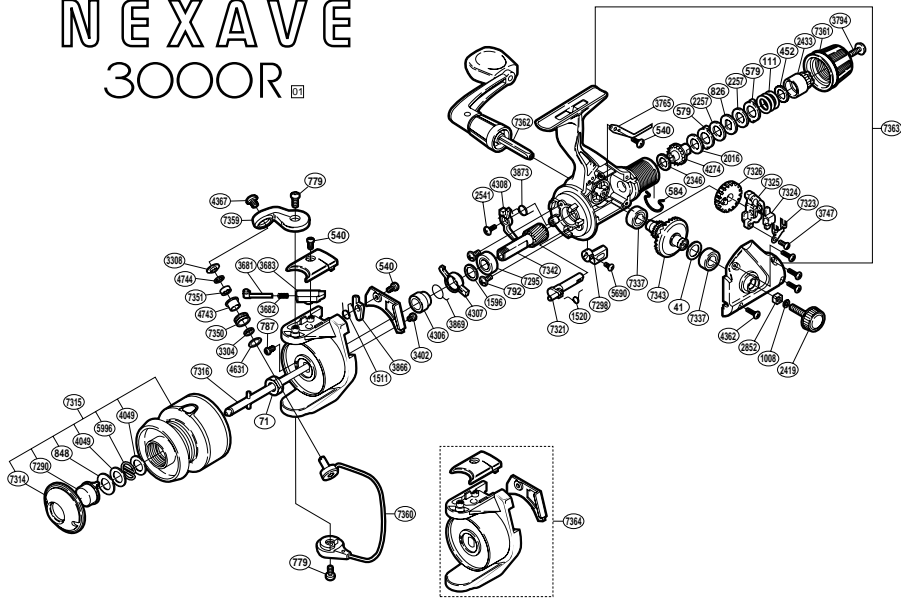

NEXAVE 3000R D1

'01 NEX 3000R

RD No.	PARTS NAMES	RD No.	PARTS NAMES	RD No.	PARTS NAMES
0041	Drive Gear Washer	3304	Bearing Spacer	5996	Locking Spring
0071	Rotor Nut	3308	Line Roller Washer	7290	Push Button
0111	Drag Coil Spring	3402	Cover Screw	7295	Ball Bearing
0452	Drag Spring Washer	3681	Bail Spring Guide (A)	7298	Anti-Reverse Lever
0540	Multi-Purpose Screw	3682	Bail Spring	7314	Push Button Collar
0579	Eared Washer "B"	3683	Bail Spring Guide (B)	7315	Spool Assembly
0584	Hold Click Spring	3747	Slider Retainer Screw	7316	Main Shaft
0779	Multi-Purpose Screw	3765	Drag Click	7321	Anti-Reverse Cam
0787	Nut Lock Screw	3794	Drag Knob Screw	7323	Oscillating Slider Retainer
0792	Bearing Retainer Screw	3866	Bail Trip Lever	7324	Oscillating Slider Inner
0826	Key Washer "A"	3869	Anti-Reverse Lock Out Spring	7325	Oscillating Slider
0848	Small Hole Washer	3873	Anti-Reverse Pawl Spring	7326	Oscillating Gear
1008	Handle Lock Washer	4049	Large Hole Washer	7337	Ball Bearing
1511	Lever Spring	4274	Drag Shaft	7342	Pinion Gear
1520	Anti-Reverse Cam Spring	4306	Lock Out Spring Holder	7343	Drive Gear
1596	Bushing Washer	4307	Anti-Reverse Lock Out	7350	Line Roller
2016	Drag Washer "H" (cloth)	4308	Anti-Reverse Pawl	7351	Line Roller Bearing
2257	Drag Washer "H" (blue)	4362	Side Cover Screw	7359	Bail Arm
2346	Drag Washer "C" (cloth)	4367	Line Roller Screw	7360	Bail Assembly
2419	Handle Screw Cap	4631	Spacer	7361	Drag Knob
2433	Pressure Screw	4743	Line Roller Bushing	7362	Handle Assembly
2541	Anti-Reverse Pawl Screw	4744	Roller Bearing Seal	7363	Body Set
2852	Handle Screw Lock	5690	Anti-Reverse Lever Screw	7364	Rotor Assembly

(130309)