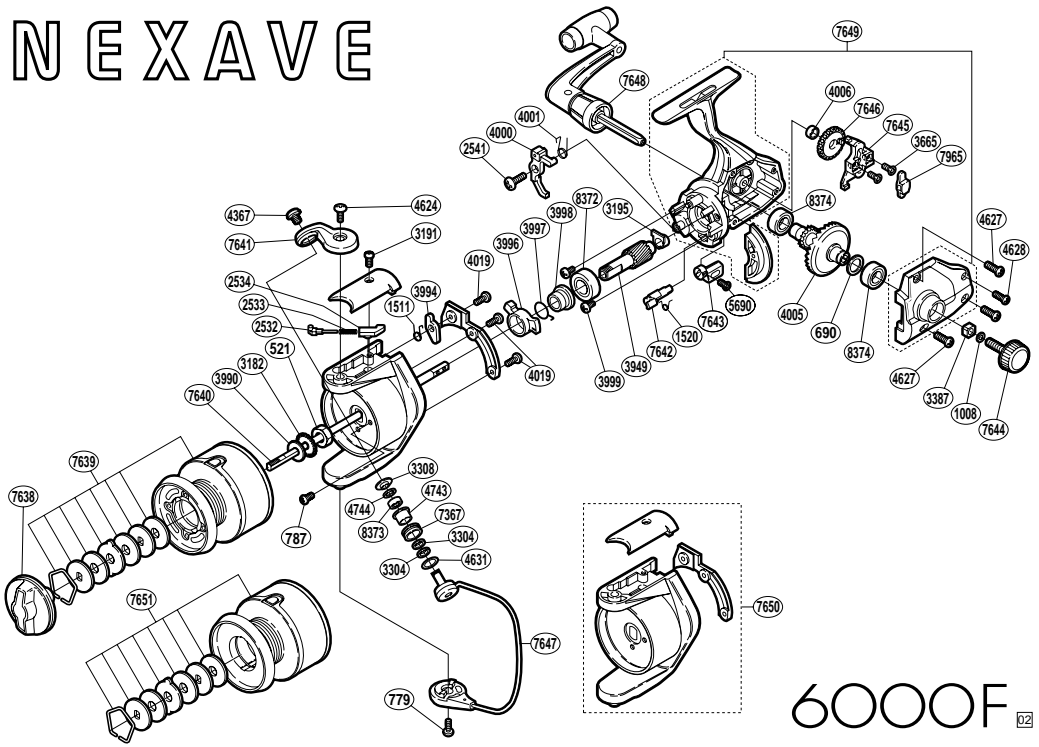

# NEXAVE

## 6000F 02

RD No.	PARTS NAMES	RD No.	PARTS NAMES	RD No.	PARTS NAMES
0521	Rotor Nut	3994	Bail Trip Lever	7639	Spool Assembly
0690	Drive Gear Washer	3996	Anti-Reverse Lock Out	7640	Main Shaft
0779	Bail Hold Support Screw	3997	Anti-Reverse Lock Out Spring	7641	Bail Arm
0787	Nut Lock Screw	3998	Lock Out Spring Holder	7642	Anti-Reverse Cam
1008	Handle Lock Washer	3999	Bearing Retainer Screw	7643	Anti-Reverse Lever
1511	Lever Spring	4000	Anti-Reverse Pawl	7644	Handle Screw Cap
1520	Anti-Reverse Cam Spring	4001	Anti-Reverse Pawl Spring	7645	Oscillating Slider
2532	Bail Spring Guide (A)	4005	Drive Gear	7646	Oscillating Gear
2533	Bail Spring	4006	Oscillating Gear Bushing	7647	Bail Assembly
2534	Bail Spring Guide (B)	4019	Counterbalance Cover Screw	7648	Handle Assembly
2541	Anti-Reverse Pawl Screw	4367	Line Roller Screw	7649	Body Assembly
3182	Spool Support	4624	Bail Arm Screw	7650	Rotor Assembly
3191	Bail Spring Cover Screw	4627	Side Cover Screw (large)	7965	Oscillating Slider Inner
3195	Bushing	4628	Side Cover Screw (small)	8372	Ball Bearing
3304	Bearing Spacer	4631	Spacer	8373	Line Roller Bearing
3308	Line Roller Washer	4743	Line Roller Bushing	8374	Ball Bearing
3387	Handle Screw Lock	4744	Roller Bearing Seal		
3665	Slider Retainer Screw	5690	Anti-Reverse Lever Screw		
3949	Pinion Gear	7367	Line Roller		
3990	Spool Washer	7638	Drag Knob Assembly	7651	Spare Spool Assembly