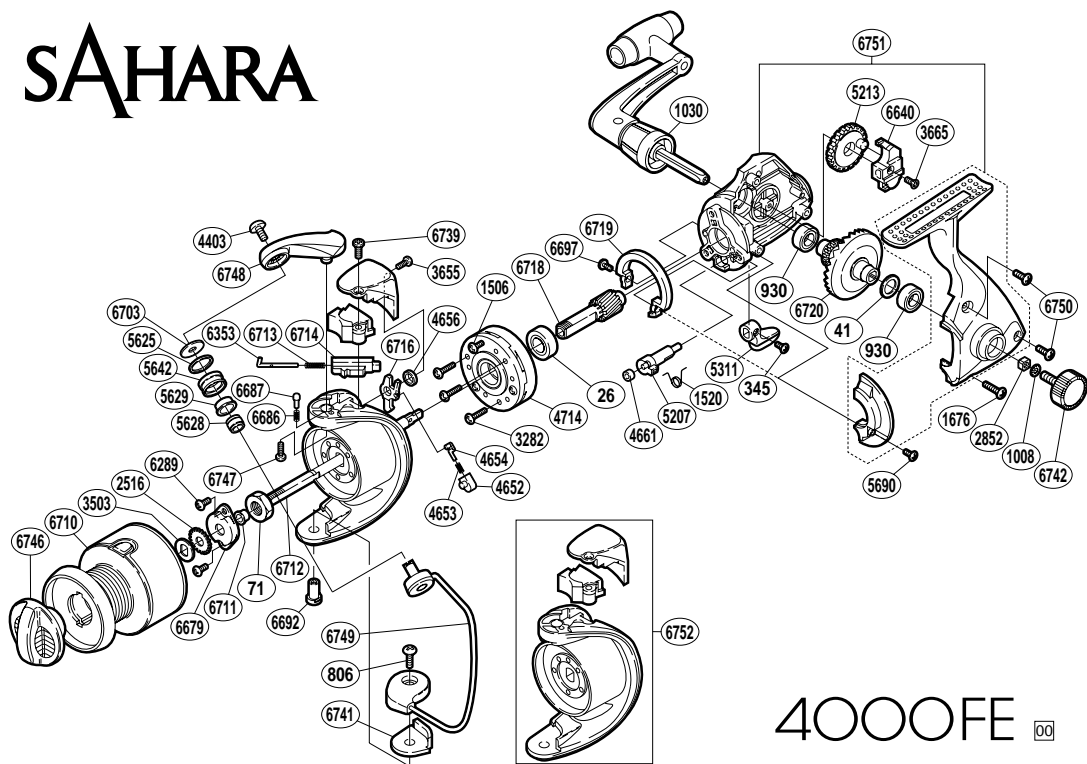

SAHARA

4000FE 

RD No.	PARTS NAMES	RD No.	PARTS NAMES	RD No.	PARTS NAMES
0026	Ball Bearing	4654	Lever Spring Guide (A)	6710	Spool Assembly
0041	Drive Gear Washer	4656	Trip Lever Spacer	6711	Rotor Support Bushing
0071	Rotor Nut	4661	Anti-Reverse Cam Ring	6712	Main Shaft
0345	Anti-Reverse Lever Screw	4714	Roller Clutch Assembly	6713	Bail Spring
0806	Bail Hold Support Screw	5207	Anti-Reverse Cam	6714	Bail Spring Guide (B)
0930	Ball Bearing	5213	Oscillating Gear	6716	Bail Trip Lever
1008	Handle Lock Washer	5311	Anti-Reverse Lever	6718	Pinion Gear
1030	Handle Assembly	5625	Line Roller Spacer	6719	Friction Ring
1506	Clutch Cover Screw	5628	Line Roller Collar	6720	Drive Gear
1520	Anti-Reverse Cam Spring	5629	Line Roller Bushing	6739	Rotor Protector Screw (large)
1676	Side Cover Screw (long)	5642	Line Roller	6741	Bail Hold Support Spacer
2516	Spool Support	6289	Nut Retainer Screw	6742	Handle Screw Cap
2852	Handle Screw Lock	6353	Bail Spring Guide (A)	6746	Drag Knob
3282	Roller Clutch Screw	6640	Oscillating Slider	6747	Bail Arm Screw
3503	Spool Washer	6679	Nut Retainer	6748	Bail Arm
3655	Rotor Protector Screw (small)	6686	Click Spring	6749	Bail Assembly
3665	Slider Retainer Screw	6687	Bail Arm Click	6750	Side Cover Screw (short)
4403	Line Roller Screw	6692	Bail Hold Support Shaft	6751	Body Assembly
4652	Lever Spring Guide (B)	6697	Friction Ring Screw	6752	Rotor Assembly
4653	Lever Spring	6703	Line Roller Washer		

(120711)