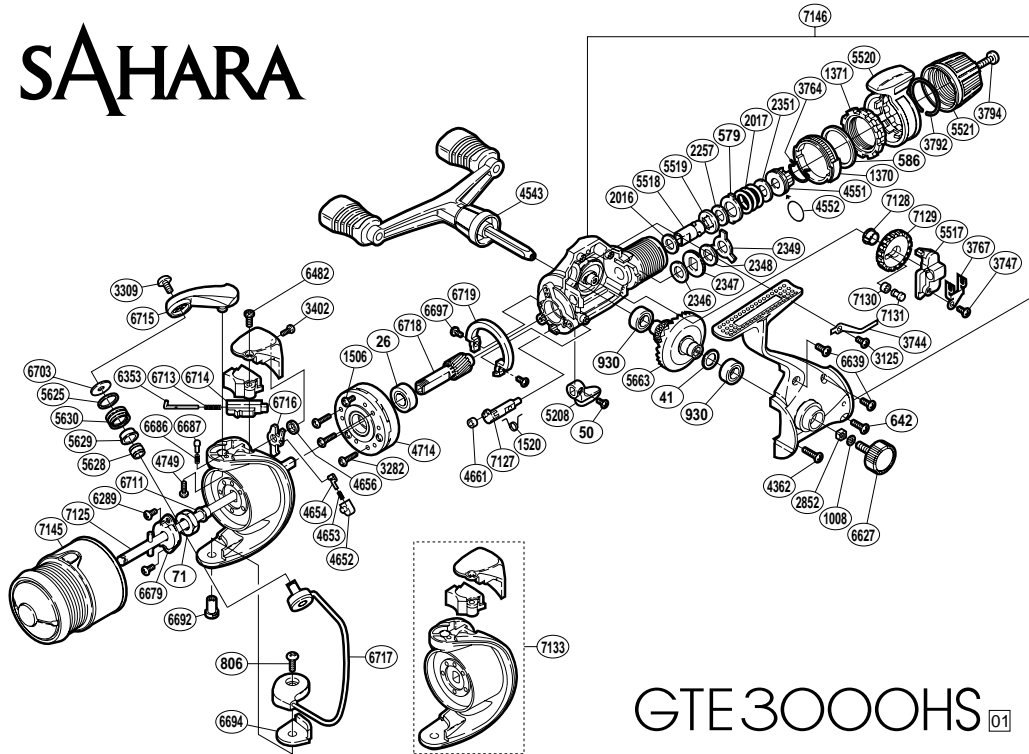

# SAHARA

RD No.	PARTS NAMES	RD No.	PARTS NAMES	RD No.	PARTS NAMES
0026	Ball Bearing	3747	Slider Retainer Screw	6353	Bail Spring Guide (A)
0041	Drive Gear Washer	3764	Hold Click Spring	6482	Rotor Protector Screw (large)
0050	Anti-Reverse Lever Screw	3767	Oscillating Slider Retainer	6627	Handle Screw Cap
0071	Rotor Nut	3792	Lever Hold Spring	6639	Side Cover Screw (short)
0579	Eared Washer "B"	3794	Drag Programmer Screw	6679	Nut Retainer
0586	Fightin' Pressure Screw Washer	4362	Side Cover Screw (long)	6686	Click Spring
0642	Side Cover Screw (medium)	4543	Double Paddle Handle Assembly	6687	Bail Arm Click
0806	Bail Hold Support Screw	4551	Pressure Screw	6692	Bail Hold Support Shaft
0930	Ball Bearing	4552	"O" Ring	6694	Bail Hold Support Spacer
1008	Handle Lock Washer	4652	Lever Spring Guide (B)	6697	Friction Ring Screw
1370	Lever Click Gear	4653	Lever Spring	6703	Line Roller Washer
1371	Fightin' Pressure Screw	4654	Lever Spring Guide (A)	6711	Rotor Support Bushing
1506	Clutch Cover Screw	4656	Trip Lever Spacer	6713	Bail Spring
1520	Lever Spring	4661	Anti-Reverse Cam Ring	6714	Bail Spring Guide (B)
2016	Drag Washer "H" (cloth)	4714	Roller Clutch Assembly	6715	Bail Arm
2017	Drag Coil Spring	4749	Bail Arm Screw	6716	Bail Trip Lever
2257	Drag Washer "H" (blue)	5208	Anti-Reverse Lever	6717	Bail Assembly
2346	Drag Washer "C" (cloth)	5517	Oscillating Slider	6718	Pinion Gear
2347	Click Gear	5518	Drag Shaft (A)	6719	Friction Ring
2348	Drag Washer "C" (blue)	5519	Drag Shaft (B)	7125	Main Shaft
2349	Eared Washer "B"	5520	Fightin' Drag Lever	7127	Anti-Reverse Cam
2351	Drag Spring Washer	5521	Drag Programmer	7128	Oscillating Gear Bushing
2852	Handle Screw Lock	5625	Line Roller Spacer	7129	Oscillating Gear
3125	Drag Click Screw	5628	Line Roller Collar	7130	Oscillating Guide Pin Bushing
3282	Roller Clutch Screw	5629	Line Roller Bushing	7131	Oscillating Guide Pin
3309	Line Roller Screw	5630	Line Roller	7133	Rotor Assembly
3402	Rotor Protector Screw (small)	5663	Drive Gear	7145	Match Spool Assembly
3744	Drag Click	6289	Nut Retainer Screw	7146	Body Assembly