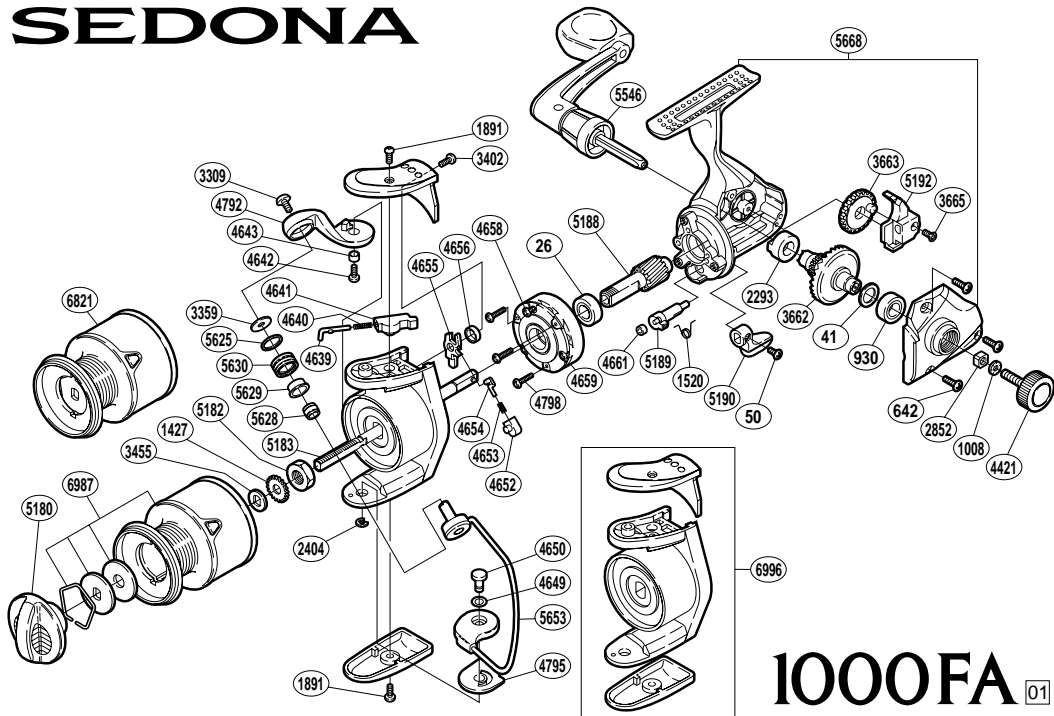

SEDONA

1000FA 01

RD No.	PARTS NAMES	RD No.	PARTS NAMES	RD No.	PARTS NAMES
0026	Ball Bearing	4421	Handle Screw Cap	5180	Drag Knob
0041	Drive Gear Washer	4639	Bail Spring Guide (A)	5182	Rotor Nut
0050	Anti-Reverse Lever Screw	4640	Bail Spring	5183	Main Shaft
0642	Side Cover Screw	4641	Bail Spring Guide (B)	5188	Pinion Gear
0930	Ball Bearing	4642	Bail Arm Screw	5189	Anti-Reverse Cam
1008	Handle Lock Washer	4643	Bail Arm Bushing	5190	Anti-Reverse Lever
1427	Spool Support	4649	Spacer	5192	Oscillating Slider
1520	Anti-Reverse Cam Spring	4650	Bail Hold Support Shaft	5546	Handle Assembly
1891	Multi-Purpose Screw	4652	Lever Spring Guide (B)	5625	Line Roller Spacer
2293	Drive Gear Bushing	4653	Lever Spring	5628	Line Roller Collar
2404	"E" Lock	4654	Lever Spring Guide (A)	5629	Line Roller Bushing
2852	Handle Screw Lock	4655	Bail Trip Lever	5630	Line Roller
3309	Line Roller Screw	4656	Trip Lever Spacer	5653	Bail Assembly
3359	Line Roller Washer	4658	Clutch Cover Screw	5668	Body Assembly
3402	Bail Spring Cover Screw (small)	4659	Roller Clutch Assembly	6821	Spool Assembly (graphite)
3455	Spool Washer	4661	Anti-Reverse Cam Ring	6987	Spool Assembly (aluminum)
3662	Drive Gear	4792	Bail Arm	6996	Rotor Assembly
3663	Oscillating Gear	4795	Bail Hold Support Spacer		
3665	Slider Retainer Screw	4798	Roller Clutch Screw		