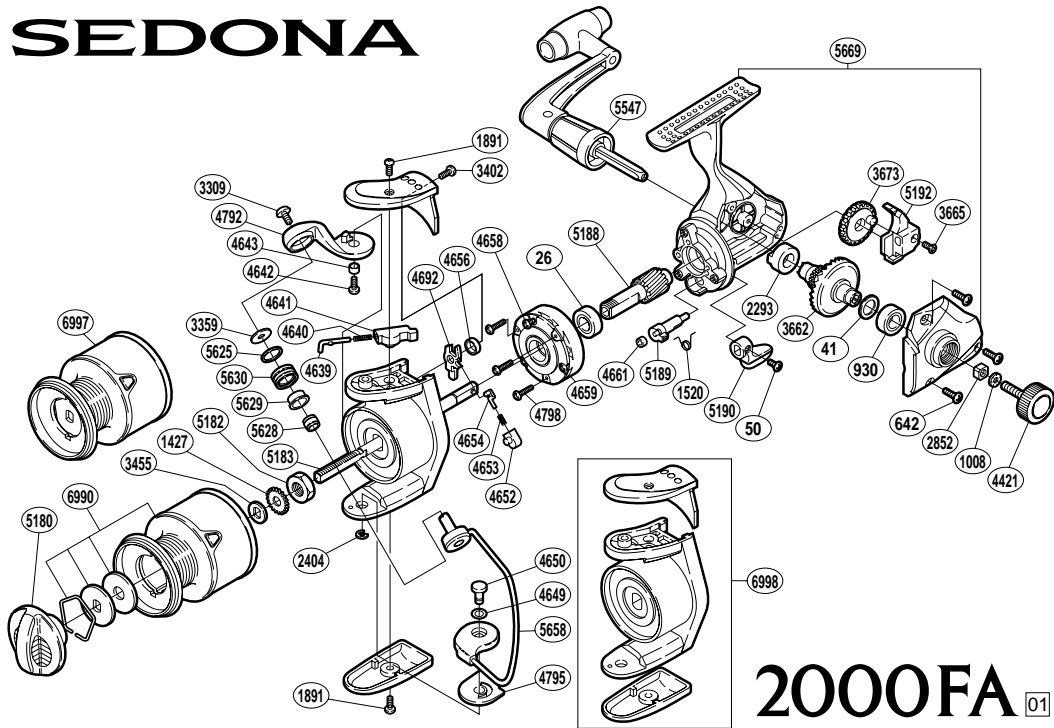

SEDONA

2000FA 01

RD No.	PARTS NAMES	RD No.	PARTS NAMES	RD No.	PARTS NAMES
0026	Ball Bearing	4421	Handle Screw Cap	5180	Drag Knob
0041	Drive Gear Washer	4639	Bail Spring Guide (A)	5182	Rotor Nut
0050	Anti-Reverse Lever Screw	4640	Bail Spring	5183	Main Shaft
0642	Side Cover Screw	4641	Bail Spring Guide (B)	5188	Pinion Gear
0930	Ball Bearing	4642	Bail Arm Screw	5189	Anti-Reverse Cam
1008	Handle Lock Washer	4643	Bail Arm Bushing	5190	Anti-Reverse Lever
1427	Spool Support	4649	Spacer	5192	Oscillating Slider
1520	Anti-Reverse Cam Spring	4650	Bail Hold Support Shaft	5547	Handle Assembly
1891	Multi-Purpose Screw	4652	Lever Spring Guide (B)	5625	Line Roller Spacer
2293	Drive Gear Bushing	4653	Lever Spring	5628	Line Roller Collar
2404	"E" Lock	4654	Lever Spring Guide (A)	5629	Line Roller Bushing
2852	Handle Screw Lock	4656	Trip Lever Spacer	5630	Line Roller
3309	Line Roller Screw	4658	Clutch Cover Screw	5658	Bail Assembly
3359	Line Roller Washer	4659	Roller Clutch Assembly	5669	Body Assembly
3402	Bail Spring Cover Screw (small)	4661	Anti-Reverse Cam Ring	6990	Spool Assembly (aluminum)
3455	Spool Washer	4692	Bail Trip Lever	6997	Spool Assembly (graphite)
3662	Drive Gear	4792	Bail Arm	6998	Rotor Assembly
3665	Slider Retainer Screw	4795	Bail Hold Support Spacer		
3673	Oscillating Gear	4798	Roller Clutch Screw		