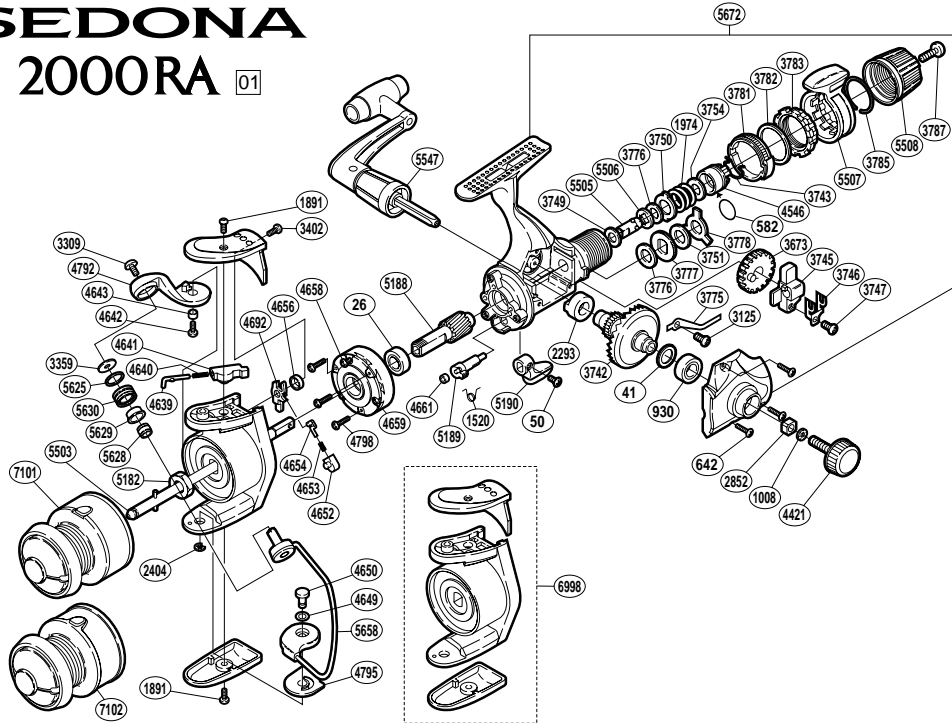

SEDONA 2000RA 01

| RD No. | PARTS NAMES | RD No. | PARTS NAMES | RD No. | PARTS NAMES |
|--------|---------------------------------|--------|--------------------------------|--------|---------------------------|
| 0026 | Ball Bearing | 3751 | Drag Washer "C" (blue) | 4659 | Roller Clutch Assembly |
| 0041 | Drive Gear Washer | 3754 | Drag Spring Washer | 4661 | Anti-Reverse Cam Ring |
| 0050 | Anti-Reverse Lever Screw | 3775 | Drag Click | 4692 | Bail Trip Lever |
| 0582 | "O" Ring | 3776 | Drag Washer "C" (cloth) | 4792 | Bail Arm |
| 0642 | Side Cover Screw | 3777 | Click Gear | 4795 | Bail Hold Support Spacer |
| 0930 | Ball Bearing | 3778 | Eared Washer "B" | 4798 | Roller Clutch Screw |
| 1008 | Handle Lock Washer | 3781 | Lever Click Gear | 5182 | Rotor Nut |
| 1520 | Anti-Reverse Cam Spring | 3782 | Fightin' Pressure Screw Washer | 5188 | Pinion Gear |
| 1891 | Multi-Purpose Screw | 3783 | Fightin' Pressure Screw | 5189 | Anti-Reverse Cam |
| 1974 | Drag Coil Spring | 3785 | Lever Hold Spring | 5190 | Anti-Reverse Lever |
| 2293 | Drive Gear Bushing | 3787 | Drag Programmer Screw | 5503 | Main Shaft |
| 2404 | "E" Lock | 4421 | Handle Screw Cap | 5505 | Drag Shaft (A) |
| 2852 | Handle Screw Lock | 4546 | Pressure Screw | 5506 | Drag Shaft (B) |
| 3125 | Drag Click Screw | 4639 | Bail Spring Guide (A) | 5507 | Fightin' Drag Lever |
| 3309 | Line Roller Screw | 4640 | Bail Spring | 5508 | Drag Programmer |
| 3359 | Line Roller Washer | 4641 | Bail Spring Guide (B) | 5547 | Handle Assembly |
| 3402 | Bail Spring Cover Screw (small) | 4642 | Bail Arm Screw | 5625 | Line Roller Spacer |
| 3673 | Oscillating Gear | 4643 | Bail Arm Bushing | 5628 | Line Roller Collar |
| 3742 | Drive Gear | 4649 | Spacer | 5629 | Line Roller Bushing |
| 3743 | Hold Click Spring | 4650 | Bail Hold Support Shaft | 5630 | Line Roller |
| 3745 | Oscillating Slider | 4652 | Lever Spring Guide (B) | 5658 | Bail Assembly |
| 3746 | Oscillating Slider Retainer | 4653 | Lever Spring | 5672 | Body Assembly |
| 3747 | Slider Retainer Screw | 4654 | Lever Spring Guide (A) | 6998 | Rotor Assembly |
| 3749 | Drag Washer "C" (white) | 4656 | Trip Lever Spacer | 7101 | Spool Assembly (aluminum) |
| 3750 | Eared Washer "B" | 4658 | Clutch Cover Screw | 7102 | Spool Assembly (graphite) |