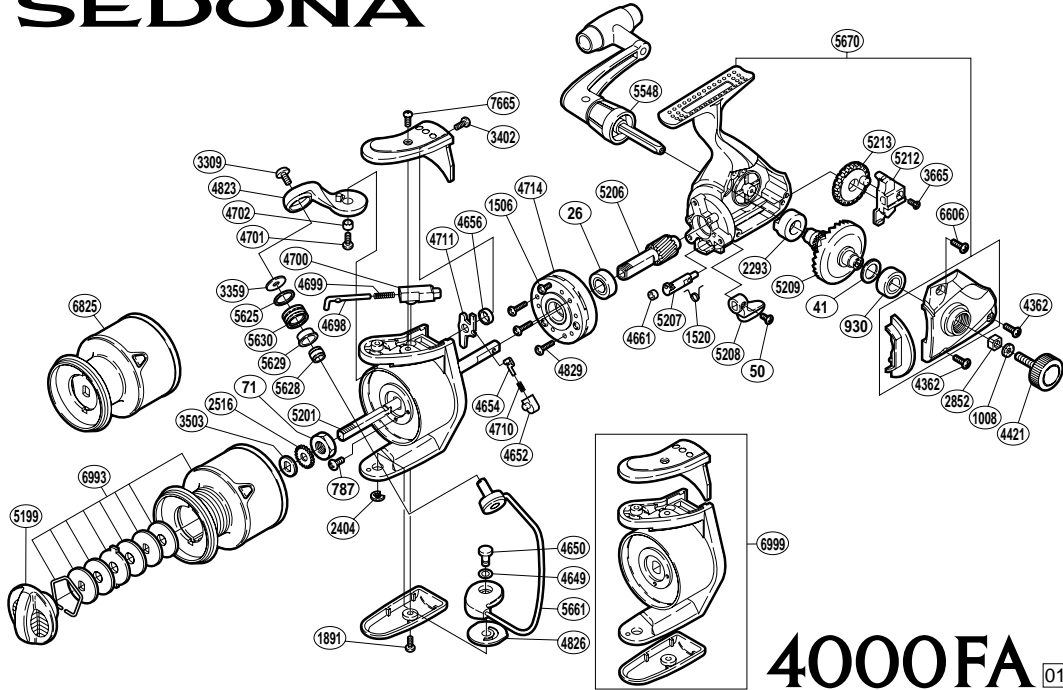

SEDONA

RD No.	PARTS NAMES	RD No.	PARTS NAMES	RD No.	PARTS NAMES
0026	Ball Bearing	4421	Handle Screw Cap	5206	Pinion Gear
0041	Drive Gear Washer	4649	Spacer	5207	Anti-Reverse Cam
0050	Anti-Reverse Lever Screw	4650	Bail Hold Support Shaft	5208	Anti-Reverse Lever
0071	Rotor Nut	4652	Lever Spring Guide (B)	5209	Drive Gear
0787	Nut Lock Screw	4654	Lever Spring Guide (A)	5212	Oscillating Slider
0930	Ball Bearing	4656	Trip Lever Spacer	5213	Oscillating Gear
1008	Handle Lock Washer	4661	Anti-Reverse Cam Ring	5548	Handle Assembly
1506	Clutch Cover Screw	4698	Bail Spring Guide (A)	5625	Line Roller Spacer
1520	Anti-Reverse Cam Spring	4699	Bail Spring	5628	Line Roller Collar
1891	Bail Hold Support Guard Screw	4700	Bail Spring Guide (B)	5629	Line Roller Bushing
2293	Drive Gear Bushing	4701	Bail Arm Screw	5630	Line Roller
2404	"E" Lock	4702	Bail Arm Bushing	5661	Bail Assembly
2516	Spool Support	4710	Lever Spring	5670	Body Assembly
2852	Handle Screw Lock	4711	Bail Trip Lever	6606	Side Cover Screw (short)
3309	Line Roller Screw	4714	Roller Clutch Assembly	6825	Spool Assembly (graphite)
3359	Line Roller Washer	4823	Bail Arm	6993	Spool Assembly (aluminum)
3402	Bail Spring Cover Screw (small)	4826	Bail Hold Support Spacer	6999	Rotor Assembly
3503	Spool Washer	4829	Roller Clutch Screw	7665	Bail Spring Cover Screw (large)
3665	Slider Retainer Screw	5199	Drag Knob		
4362	Side Cover Screw (long)	5201	Main Shaft		