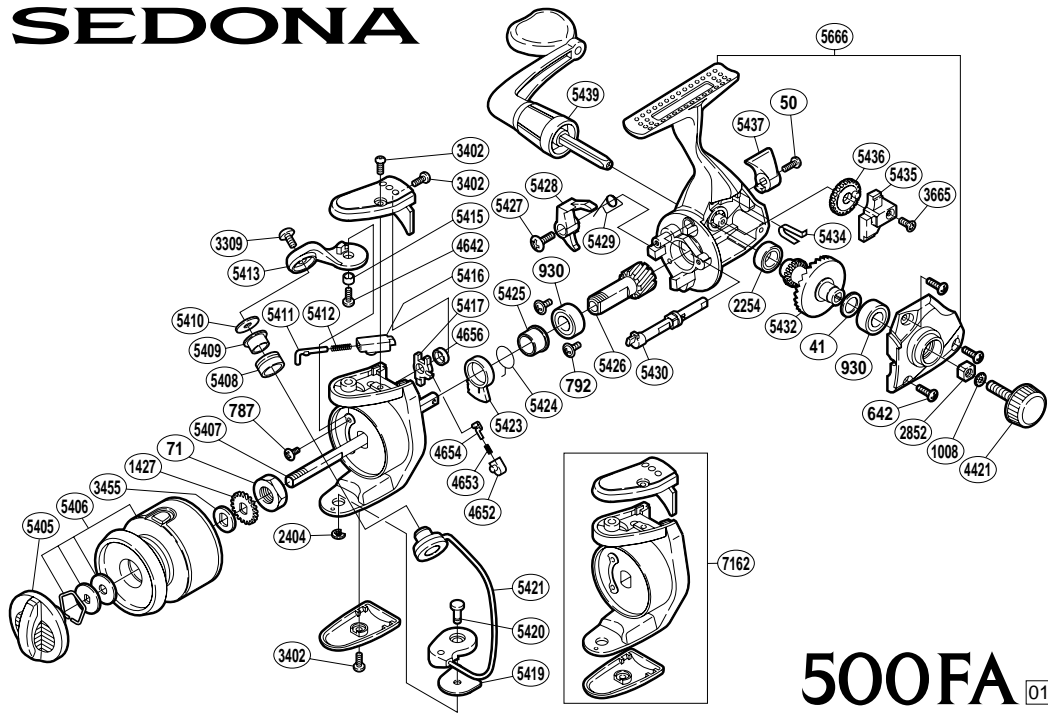

SEDONA

500FA 01

RD No.	PARTS NAMES	RD No.	PARTS NAMES	RD No.	PARTS NAMES
0041	Drive Gear Washer	4652	Lever Spring Guide (B)	5421	Bail Assembly
0050	Anti-Reverse Lever Screw	4653	Lever Spring	5423	Anti-Reverse Lock Out
0071	Rotor Nut	4654	Lever Spring Guide (A)	5424	Anti-Reverse Lock Out Spring
0642	Side Cover Screw	4656	Trip Lever Spacer	5425	Lock Out Spring Holder
0787	Nut Lock Screw	5405	Drag Knob	5426	Pinion Gear
0792	Bearing Retainer Screw	5406	Spool Assembly	5427	Anti-Reverse Pawl Screw
0930	Ball Bearing	5407	Main Shaft	5428	Anti-Reverse Pawl
1008	Handle Lock Washer	5408	Line Roller	5429	Anti-Reverse Pawl Spring
1427	Spool Support	5409	Line Roller Bushing	5430	Anti-Reverse Cam
2254	Ball Bearing	5410	Line Roller Washer	5432	Drive Gear
2404	"E" Lock	5411	Bail Spring Guide (A)	5434	Anti-Reverse Cam Spring
2852	Handle Screw Lock	5412	Bail Spring	5435	Oscillating Slider
3309	Line Roller Screw	5413	Bail Arm	5436	Oscillating Gear
3402	Multi-Purpose Screw	5415	Bail Arm Bushing	5437	Anti-Reverse Lever
3455	Spool Washer	5416	Bail Spring Guide (B)	5439	Handle Assembly
3665	Slider Retainer Screw	5417	Bail Trip Lever	5666	Body Assembly
4421	Handle Screw Cap	5419	Bail Hold Support Spacer	7162	Rotor Set
4642	Bail Arm Screw	5420	Bail Hold Support Shaft		