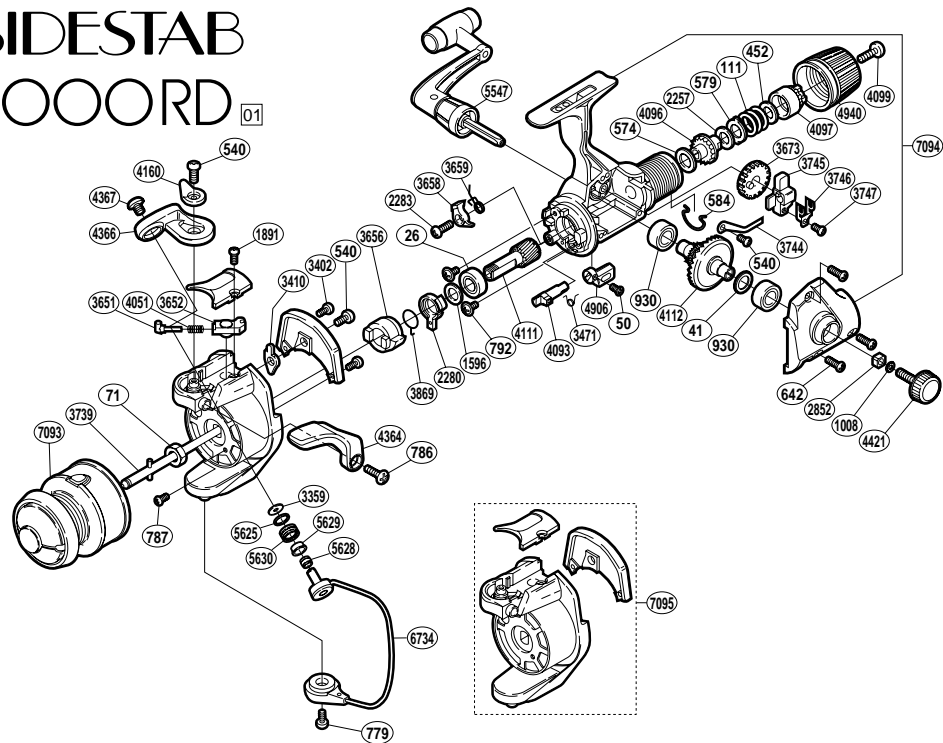

SIDESTAB 2000RD 01

RD No.	PARTS NAMES	RD No.	PARTS NAMES	RD No.	PARTS NAMES
0026	Ball Bearing	2283	Anti-Reverse Pawl Screw	4097	Pressure Screw
0041	Drive Gear Washer	2852	Handle Screw Lock	4099	Drag Knob Screw
0050	Anti-Reverse Lever Screw	3359	Line Roller Washer	4111	Pinion Gear
0071	Rotor Nut	3402	Cover Screw	4112	Drive Gear
0111	Drag Coil Spring	3410	Bail Trip Lever	4160	Trigger Cam
0452	Drag Spring Washer	3471	Anti-Reverse Cam Spring	4364	Quick-Fire II Trigger
0540	Multi-Purpose Screw	3651	Bail Spring Guide (A)	4366	Bail Arm
0574	Drag Washer "C" (cloth)	3652	Bail Spring Guide (B)	4367	Line Roller Screw
0579	Eared Washer "B"	3656	Anti-Reverse Ratchet	4421	Handle Screw Cap
0584	Hold Click Spring	3658	Anti-Reverse Pawl	4906	Anti-Reverse Lever
0642	Side Cover Screw	3659	Anti-Reverse Pawl Spring	4940	Drag Knob Assembly
0779	Bail Hold Support Screw	3673	Oscillating Gear	5547	Handle Assembly
0786	Trigger Screw	3739	Main Shaft Assembly	5625	Line Roller Spacer
0787	Nut Lock Screw	3744	Drag Click	5628	Line Roller Collar
0792	Bearing Retainer Screw	3745	Oscillating Slider	5629	Line Roller Bushing
0930	Ball Bearing	3746	Oscillating Slider Retainer	5630	Line Roller
1008	Handle Lock Washer	3747	Slider Retainer Screw	6734	Bail Assembly
1596	Bushing Washer	3869	Anti-Reverse Lock Out Spring	7093	Spool Assembly
1891	Bail Spring Cover Screw	4051	Bail Spring	7094	Body Set
2257	Drag Washer "H" (blue)	4093	Anti-Reverse Cam	7095	Rotor Assembly
2280	Anti-Reverse Lock Out	4096	Drag Shaft		