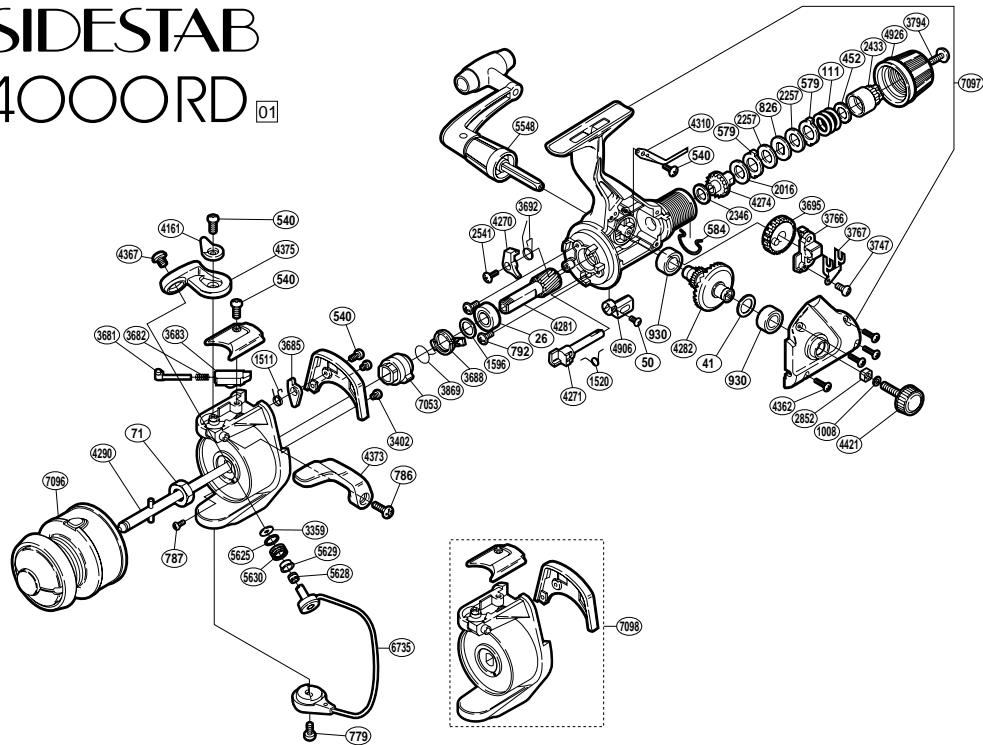

SIDESTAB 4000RD 01

RD No.	PARTS NAMES	RD No.	PARTS NAMES	RD No.	PARTS NAMES
0026	Ball Bearing	2433	Pressure Screw	4282	Drive Gear
0041	Drive Gear Washer	2541	Anti-Reverse Pawl Screw	4290	Main Shaft Assembly
0050	Anti-Reverse Lever Screw	2852	Handle Screw Lock	4310	Drag Click
0071	Rotor Nut	3359	Line Roller Washer	4362	Side Cover Screw
0111	Drag Coil Spring	3402	Cover Screw	4367	Line Roller Screw
0452	Drag Spring Washer	3681	Bail Spring Guide (A)	4373	Quick-Fire II Trigger
0540	Multi-Purpose Screw	3682	Bail Spring	4375	Bail Arm
0579	Eared Washer "B"	3683	Bail Spring Guide (B)	4421	Handle Screw Cap
0584	Hold Click Spring	3685	Bail Trip Lever	4906	Anti-Reverse Lever
0779	Bail Hold Support Screw	3688	Anti-Reverse Lock Out	4926	Drag Knob Assembly
0786	Trigger Screw	3692	Anti-Reverse Pawl Spring	5548	Handle Assembly
0787	Nut Lock Screw	3695	Oscillating Gear	5625	Line Roller Spacer
0792	Bearing Retainer Screw	3747	Slider Retainer Screw	5628	Line Roller Collar
0826	Key Washer "A"	3766	Oscillating Slider	5629	Line Roller Bushing
0930	Ball Bearing	3767	Oscillating Slider Retainer	5630	Line Roller
1008	Handle Lock Washer	3794	Drag Knob Screw	6735	Bail Assembly
1511	Lever Spring	3869	Anti-Reverse Lock Out Spring	7053	Anti-Reverse Ratchet
1520	Anti-Reverse Cam Spring	4161	Trigger Cam	7096	Spool Assembly
1596	Bushing Washer	4270	Anti-Reverse Pawl	7097	Body Set
2016	Drag Washer "H" (cloth)	4271	Anti-Reverse Cam	7098	Rotor Assembly
2257	Drag Washer "H" (blue)	4274	Drag Shaft		
2346	Drag Washer "C" (cloth)	4281	Pinion Gear		