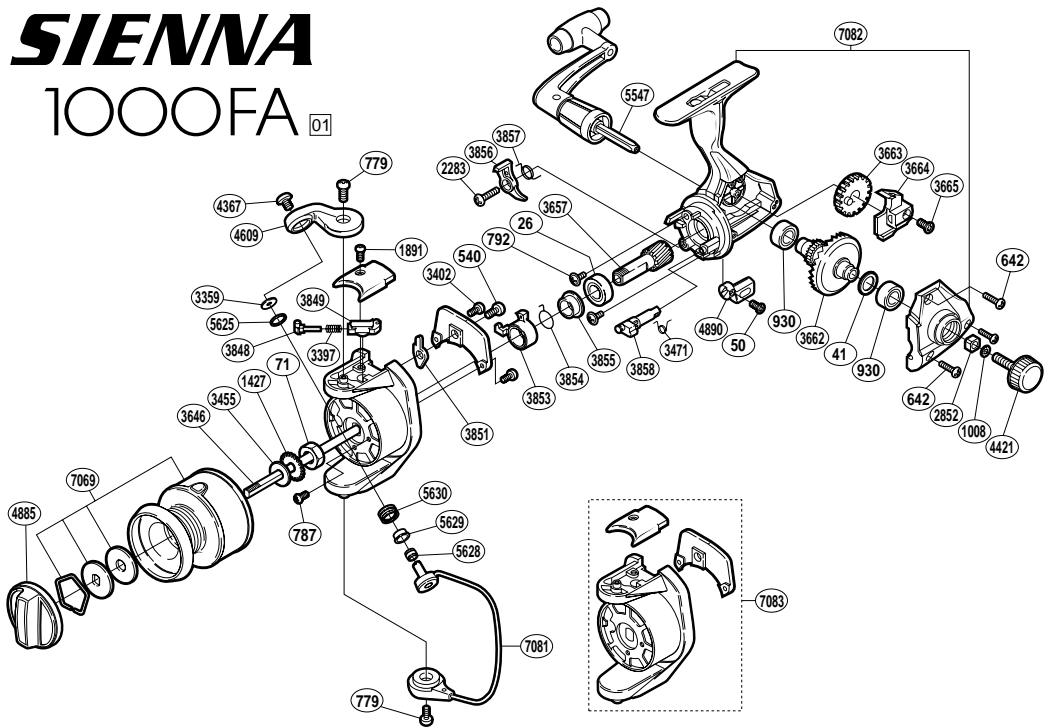

SIENNA

1000FA 01

RD No.	PARTS NAMES	RD No.	PARTS NAMES	RD No.	PARTS NAMES
0026	Ball Bearing	3402	Cover Screw	3858	Anti-Reverse Cam
0041	Drive Gear Washer	3455	Spool Washer	4367	Line Roller Screw
0050	Anti-Reverse Lever Screw	3471	Anti-Reverse Cam Spring	4421	Handle Screw Cap
0071	Rotor Nut	3646	Main Shaft	4609	Bail Arm
0540	Bail Trip Lever Screw	3657	Pinion Gear	4885	Drag Knob
0642	Side Cover Screw	3662	Drive Gear	4890	Anti-Reverse Lever
0779	Multi-Purpose Screw	3663	Oscillating Gear	5547	Handle Assembly
0787	Nut Lock Screw	3664	Oscillating Slider	5625	Line Roller Spacer
0792	Bearing Retainer Screw	3665	Slider Retainer Screw	5628	Line Roller Collar
0930	Ball Bearing	3848	Bail Spring Guide (A)	5629	Line Roller Bushing
1008	Handle Lock Washer	3849	Bail Spring Guide (B)	5630	Line Roller
1427	Spool Support	3851	Bail Trip Lever	7069	Spool Assembly
1891	Bail Spring Cover Screw	3853	Anti-Reverse Lock Out	7081	Bail Assembly
2283	Anti-Reverse Pawl Screw	3854	Anti-Reverse Lock Out Spring	7082	Body Assembly
2852	Handle Screw Lock	3855	Lock Out Spring Holder	7083	Rotor Assembly
3359	Line Roller Washer	3856	Anti-Reverse Pawl		
3397	Bail Spring	3857	Anti-Reverse Pawl Spring		