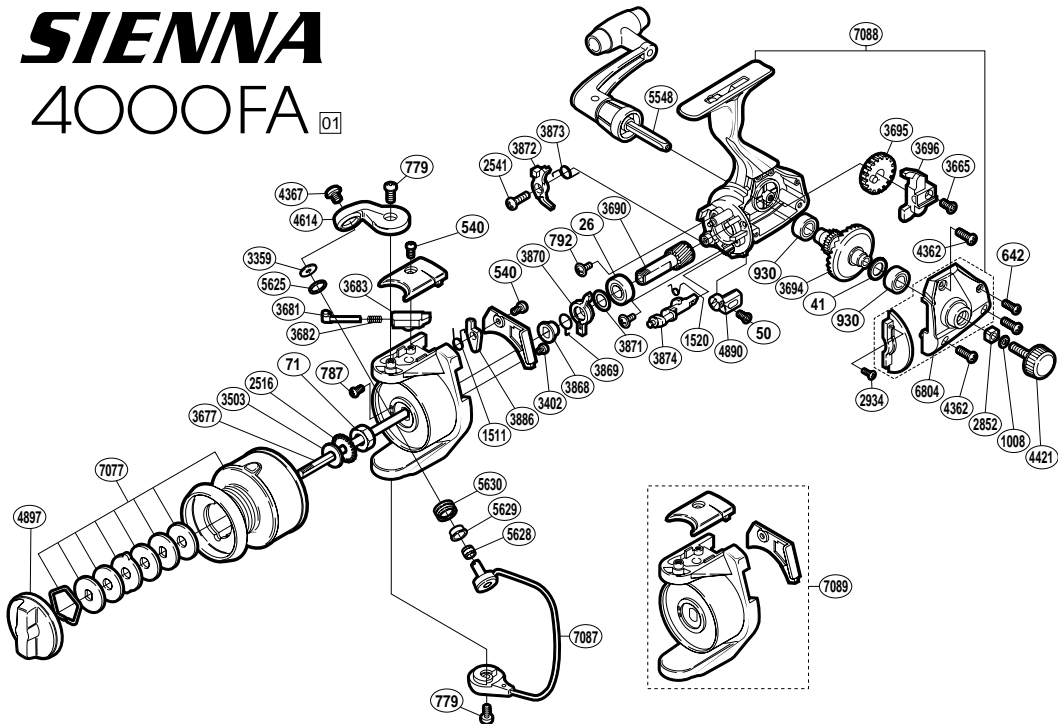

SIENNA

4000FA 01

RD No.	PARTS NAMES	RD No.	PARTS NAMES	RD No.	PARTS NAMES
0026	Ball Bearing	3402	Cover Screw	3886	Bail Trip Lever
0041	Drive Gear Washer	3503	Spool Washer	4267	Bail Trip Lever Washer
0050	Anti-Reverse Lever Screw	3665	Slider Retainer Screw	4362	Side Cover Screw (large)
0071	Rotor Nut	3677	Main Shaft	4367	Line Roller Screw
0540	Multi-Purpose Screw	3681	Bail Spring Guide (A)	4421	Handle Screw Cap
0642	Side Cover Screw (small)	3682	Bail Spring	4614	Bail Arm
0779	Multi-Purpose Screw	3683	Bail Spring Guide (B)	4890	Anti-Reverse Lever
0787	Nut Lock Screw	3690	Pinion Gear	4897	Drag Knob
0792	Bearing Retainer Screw	3694	Drive Gear	5548	Handle Assembly
0930	Ball Bearing	3695	Oscillating Gear	5625	Line Roller Spacer
1008	Handle Lock Washer	3696	Oscillating Slider	5628	Line Roller Collar
1511	Lever Spring	3868	Lock Out Spring Holder	5629	Line Roller Bushing
1520	Anti-Reverse Cam Spring	3869	Anti-Reverse Lock Out Spring	5630	Line Roller
2516	Spool Support	3870	Anti-Reverse Lock Out	7077	Spool Assembly
2541	Anti-Reverse Pawl Screw	3871	Bushing Washer	7087	Bail Assembly
2852	Handle Screw Lock	3872	Anti-Reverse Pawl	7088	Body Assembly
2934	Flange Screw	3873	Anti-Reverse Pawl Spring	7089	Rotor Assembly
3359	Line Roller Washer	3874	Anti-Reverse Cam		