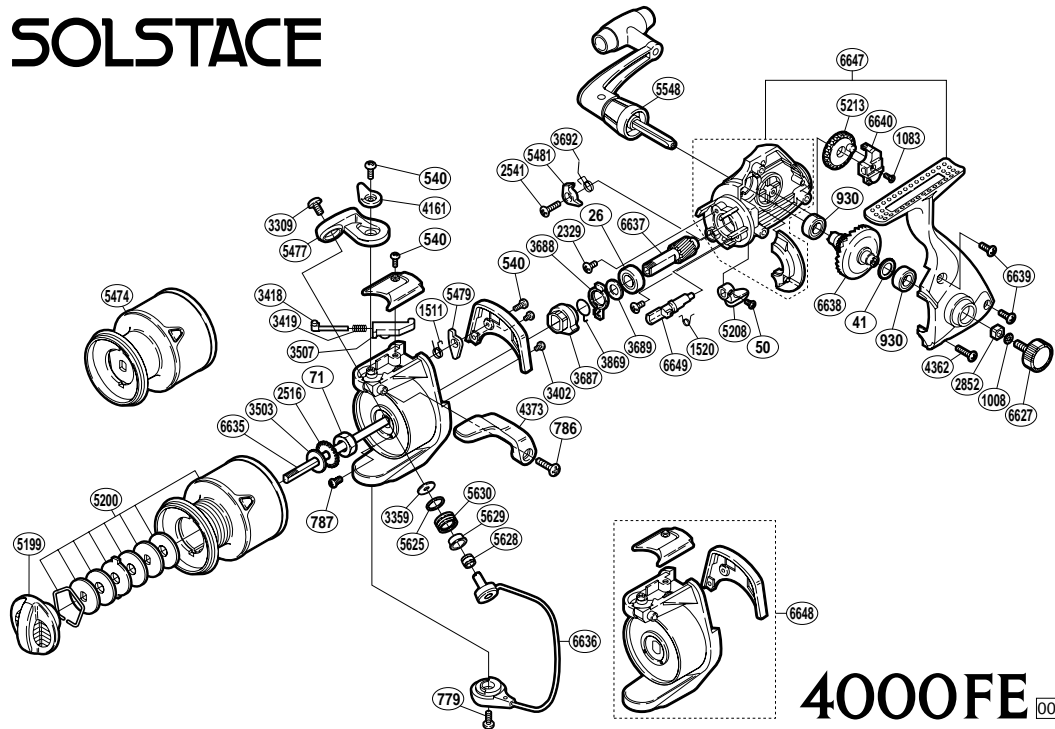

SOLSTACE

RD No.	PARTS NAMES	RD No.	PARTS NAMES	RD No.	PARTS NAMES
0026	Ball Bearing	3402	Cover Screw	5479	Bail Trip Lever
0041	Drive Gear Washer	3418	Bail Spring Guide (A)	5481	Anti-Reverse Pawl
0050	Anti-Reverse Lever Screw	3419	Bail Spring	5548	Handle Assembly
0071	Rotor Nut	3503	Spool Washer	5625	Line Roller Spacer
0540	Multi-Purpose Screw	3507	Bail Spring Guide (B)	5628	Line Roller Collar
0779	Bail Hold Support Screw	3687	Anti-Reverse Ratchet	5629	Line Roller Bushing
0786	Trigger Screw	3688	Anti-Reverse Lock Out	5630	Line Roller
0787	Nut Lock Screw	3689	Bushing Washer	6627	Handle Screw Cap
0930	Ball Bearing	3692	Anti-Reverse Pawl Spring	6635	Main Shaft
1008	Handle Lock Washer	3869	Anti-Reverse Lock Out Spring	6636	Bail Assembly
1083	Slider Retainer Screw	4161	Trigger Cam	6637	Pinion Gear
1511	Lever Spring	4362	Side Cover Screw (long)	6638	Drive Gear
1520	Anti-Reverse Cam Spring	4373	Quick-Fire II Trigger	6639	Side Cover Screw (short)
2329	Bearing Retainer Screw	5199	Drag Knob	6640	Oscillating Slider
2516	Spool Support	5200	Spool Assembly (aluminum)	6647	Body Assembly
2541	Anti-Reverse Pawl Screw	5208	Anti-Reverse Lever	6648	Rotor Assembly
2852	Handle Screw Lock	5213	Oscillating Gear	6649	Anti-Reverse Cam
3309	Line Roller Screw	5474	Spool Assembly (graphite)		
3359	Line Roller Washer	5477	Bail Arm		

(110819)