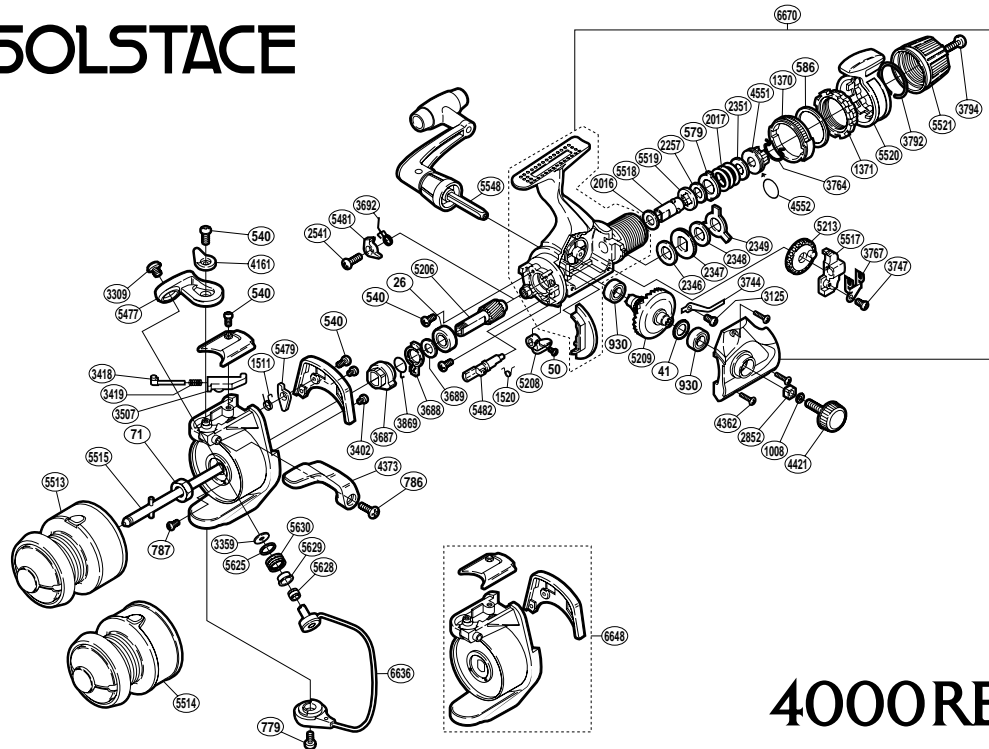

SOLSTACE

4000RE 00

RD No.	PARTS NAMES	RD No.	PARTS NAMES	RD No.	PARTS NAMES
0026	Ball Bearing	2852	Handle Screw Lock	5206	Pinion Gear
0041	Drive Gear Washer	3125	Drag Click Screw	5208	Anti-Reverse Lever
0050	Anti-Reverse Lever Screw	3309	Line Roller Screw	5209	Drive Gear
0071	Rotor Nut	3359	Line Roller Washer	5213	Oscillating Gear
0540	Multi-Purpose Screw	3402	Cover Screw	5477	Bail Arm
0579	Eared Washer "B"	3418	Bail Spring Guide (A)	5479	Bail Trip Lever
0586	Fightin' Pressure Screw Washer	3419	Bail Spring	5481	Anti-Reverse Pawl
0779	Bail Hold Support Screw	3507	Bail Spring Guide (B)	5482	Anti-Reverse Cam
0786	Trigger Screw	3687	Anti-Reverse Ratchet	5513	Spool Assembly (aluminum)
0787	Nut Lock Screw	3688	Anti-Reverse Lock Out	5514	Spool Assembly (graphite)
0930	Ball Bearing	3689	Bushing Washer	5515	Main Shaft
1008	Handle Lock Washer	3692	Anti-Reverse Pawl Spring	5517	Oscillating Slider
1370	Lever Click Gaer	3744	Drag Click	5518	Drag Shaft (A)
1371	Fightin' Pressure Screw	3747	Slider Retainer Screw	5519	Drag Shaft (B)
1511	Lever Spring	3764	Hold Click Spring	5520	Fightin' Drag Lever
1520	Anti-Reverse Cam Spring	3767	Oscillating Slider Retainer	5521	Drag Programmer
2016	Drag Washer "H" (cloth)	3792	Lever Hold Spring	5548	Handle Assembly
2017	Drag Coil Spring	3794	Drag Programmer Screw	5625	Line Roller Spacer
2257	Drag Washer "H" (blue)	3869	Anti-Reverse Lock Out Spring	5628	Line Roller Collar
2346	Drag Washer "C" (cloth)	4161	Trigger Cam	5629	Line Roller Bushing
2347	Click Gear	4362	Side Cover Screw	5630	Line Roller
2348	Drag Washer "C" (blue)	4373	Quick-Fire II Trigger	6636	Bail Assembly
2349	Eared Washer "Bf"	4421	Handle Screw Cap	6648	Rotor Assembly
2351	Drag Spring Washer	4551	Pressure Screw	6670	Body Assembly
2541	Anti-Reverse Pawl Screw	4552	"O" Ring		

(110714)