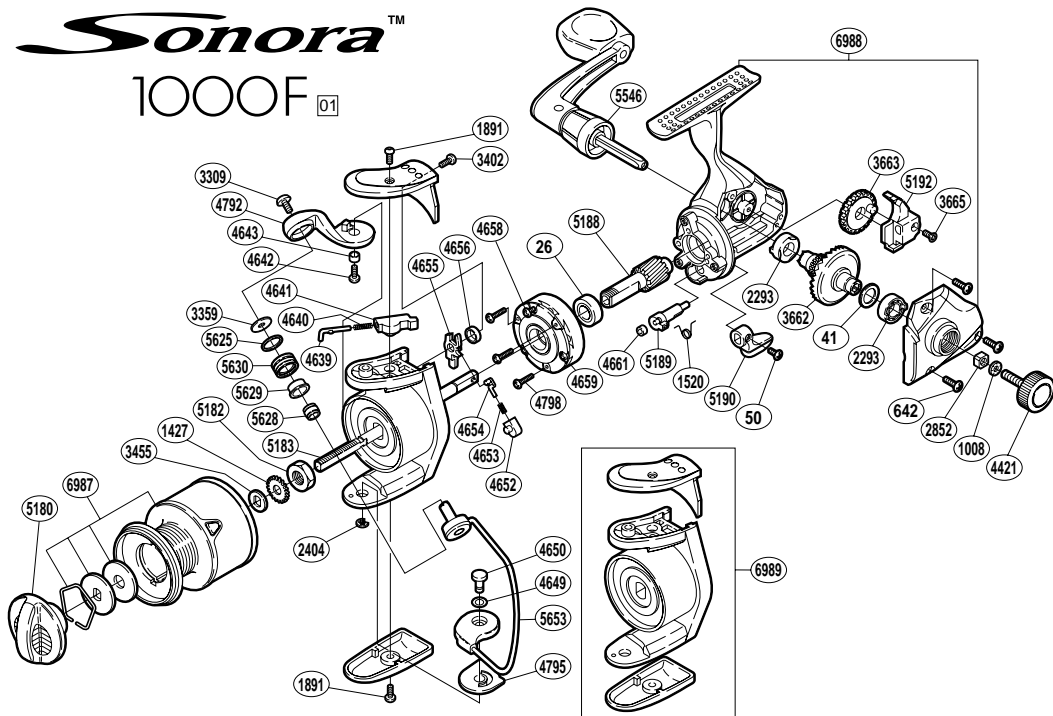

## 1000F 01

RD No.	PARTS NAMES	RD No.	PARTS NAMES	RD No.	PARTS NAMES
0026	Ball Bearing	4421	Handle Screw Cap	4798	Roller Clutch Screw
0041	Drive Gear Washer	4639	Bail Spring Guide (A)	5180	Drag Knob
0050	Anti-Reverse Lever Screw	4640	Bail Spring	5182	Rotor Nut
0642	Side Cover Screw	4641	Bail Spring Guide (B)	5183	Main Shaft
1008	Handle Lock Washer	4642	Bail Arm Screw	5188	Pinion Gear
1427	Spool Support	4643	Bail Arm Bushing	5189	Anti-Reverse Cam
1520	Anti-Reverse Cam Spring	4649	Spacer	5190	Anti-Reverse Lever
1891	Multi-Purpose Screw	4650	Bail Hold Support Shaft	5192	Oscillating Slider
2293	Drive Gear Bushing	4652	Lever Spring Guide (B)	5546	Handle Assembly
2404	"E" Lock	4653	Lever Spring	5625	Line Roller Spacer
2852	Handle Screw Lock	4654	Lever Spring Guide (A)	5628	Line Roller Collar
3309	Line Roller Screw	4655	Bail Trip Lever	5629	Line Roller Bushing
3359	Line Roller Washer	4656	Trip Lever Spacer	5630	Line Roller
3402	Bail Spring Cover Screw (small)	4658	Clutch Cover Screw	5653	Bail Assembly
3455	Spool Washer	4659	Roller Clutch Assembly	6987	Spool Assembly
3662	Drive Gear	4661	Anti-Reverse Cam Ring	6988	Body Assembly
3663	Oscillating Gear	4792	Bail Arm	6989	Rotor Assembly
3665	Slider Retainer Screw	4795	Bail Hold Support Spacer		