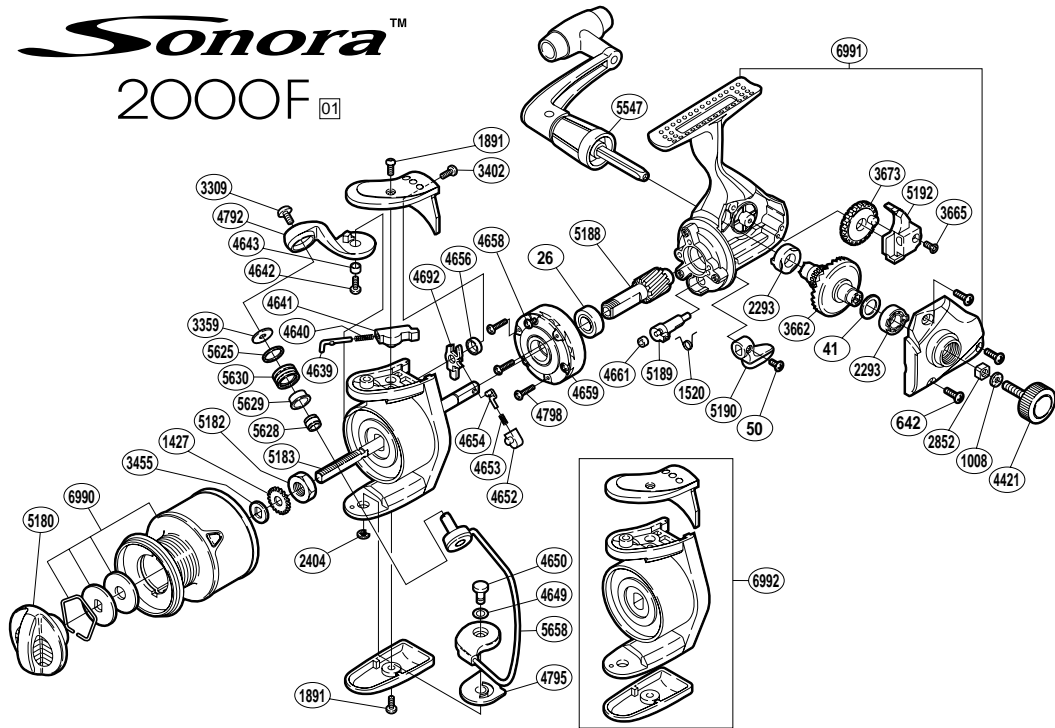

Sonora™

2000F 01

RD No.	PARTS NAMES	RD No.	PARTS NAMES	RD No.	PARTS NAMES
0026	Ball Bearing	4421	Handle Screw Cap	4798	Roller Clutch Screw
0041	Drive Gear Washer	4639	Bail Spring Guide (A)	5180	Drag Knob
0050	Anti-Reverse Lever Screw	4640	Bail Spring	5182	Rotor Nut
0642	Side Cover Screw	4641	Bail Spring Guide (B)	5183	Main Shaft
1008	Handle Lock Washer	4642	Bail Arm Screw	5188	Pinion Gear
1427	Spool Support	4643	Bail Arm Bushing	5189	Anti-Reverse Cam
1520	Anti-Reverse Cam Spring	4649	Spacer	5190	Anti-Reverse Lever
1891	Multi-Purpose Screw	4650	Bail Hold Support Shaft	5192	Oscillating Slider
2293	Drive Gear Bushing	4652	Lever Spring Guide (B)	5547	Handle Assembly
2404	"E" Lock	4653	Lever Spring	5625	Line Roller Spacer
2852	Handle Screw Lock	4654	Lever Spring Guide (A)	5628	Line Roller Collar
3309	Line Roller Screw	4656	Trip Lever Spacer	5629	Line Roller Bushing
3359	Line Roller Washer	4658	Clutch Cover Screw	5630	Line Roller
3402	Bail Spring Cover Screw (small)	4659	Roller Clutch Assembly	5658	Bail Assembly
3455	Spool Washer	4661	Anti-Reverse Cam Ring	6990	Spool Assembly
3662	Drive Gear	4692	Bail Trip Lever	6991	Body Assembly
3665	Slider Retainer Screw	4792	Bail Arm	6992	Rotor Assembly
3673	Oscillating Gear	4795	Bail Hold Support Spacer		