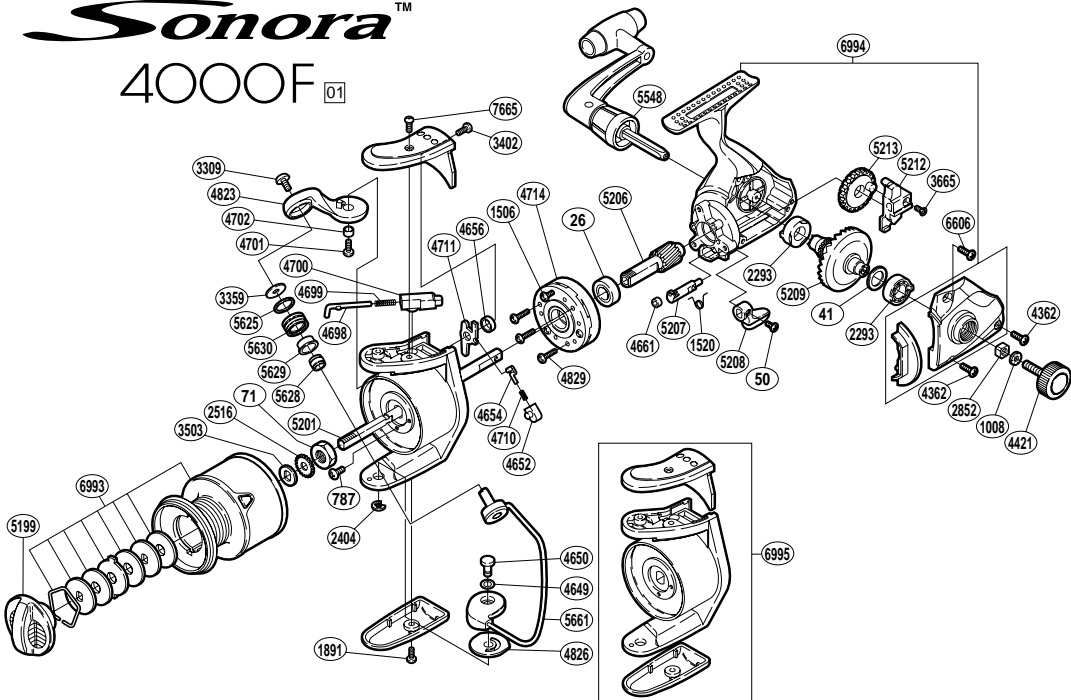

Sonora™

4000F 01

RD No.	PARTS NAMES	RD No.	PARTS NAMES	RD No.	PARTS NAMES
0026	Ball Bearing	4421	Handle Screw Cap	5201	Main Shaft
0041	Drive Gear Washer	4649	Spacer	5206	Pinion Gear
0050	Anti-Reverse Lever Screw	4650	Bail Hold Support Shaft	5207	Anti-Reverse Cam
0071	Rotor Nut	4652	Lever Spring Guide (B)	5208	Anti-Reverse Lever
0787	Nut Lock Screw	4654	Lever Spring Guide (A)	5209	Drive Gear
1008	Handle Lock Washer	4656	Trip Lever Spacer	5212	Oscillating Slider
1506	Clutch Cover Screw	4661	Anti-Reverse Cam Ring	5213	Oscillating Gear
1520	Anti-Reverse Cam Spring	4698	Bail Spring Guide (A)	5548	Handle Assembly
1891	Bail Hold Support Guard Screw	4699	Bail Spring	5625	Line Roller Spacer
2293	Drive Gear Bushing	4700	Bail Spring Guide (B)	5628	Line Roller Collar
2404	"E" Lock	4701	Bail Arm Screw	5629	Line Roller Bushing
2516	Spool Support	4702	Bail Arm Bushing	5630	Line Roller
2852	Handle Screw Lock	4710	Lever Spring	5661	Bail Assembly
3309	Line Roller Screw	4711	Bail Trip Lever	6606	Side Cover Screw (short)
3359	Line Roller Washer	4714	Roller Clutch Assembly	6993	Spool Assembly
3402	Bail Spring Cover Screw (small)	4823	Bail Arm	6994	Body Assembly
3503	Spool Washer	4826	Bail Hold Support Spacer	6995	Rotor Assembly
3665	Slider Retainer Screw	4829	Roller Clutch Screw	7665	Bail Spring Cover Screw (large)
4362	Side Cover Screw (long)	5199	Drag Knob		