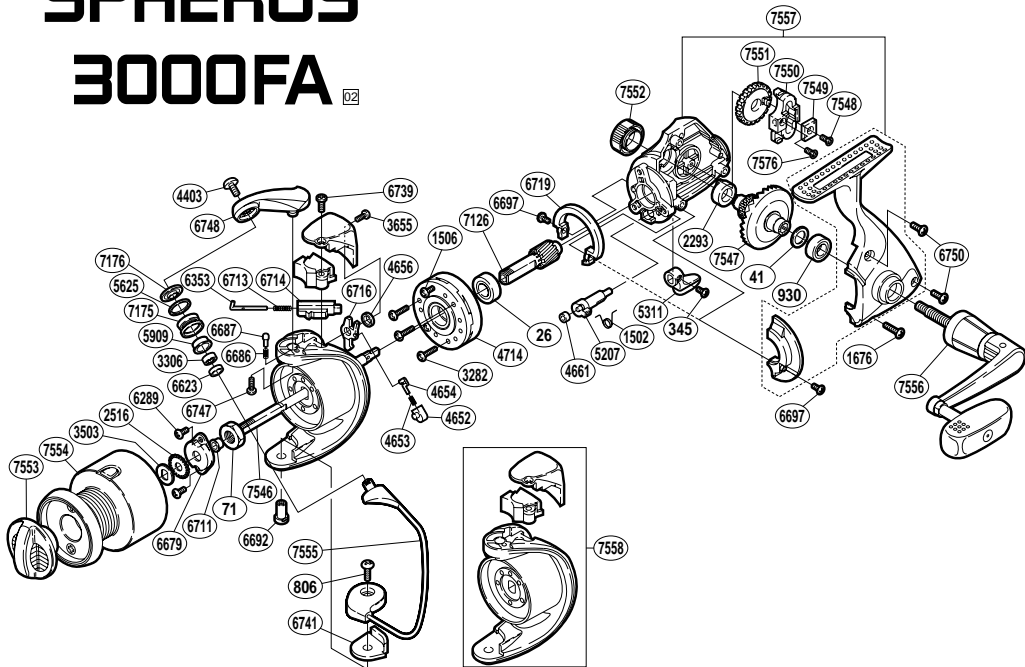

## 3000FA 02

RD No.	PARTS NAMES	RD No.	PARTS NAMES	RD No.	PARTS NAMES
0026	Ball Bearing	4714	Roller Clutch Assembly	6748	Bail Arm
0041	Drive Gear Washer	5207	Anti-Reverse Cam	6750	Side Cover Screw (short)
0071	Rotor Nut	5311	Anti-Reverse Lever	7126	Pinion Gear
0345	Anti-Reverse Lever Screw	5625	Line Roller Spacer	7175	Line Roller
0806	Bail Hold Support Screw	5909	Line Roller Bushing	7176	Line Roller Washer
0930	Ball Bearing	6289	Nut Retainer Screw	7546	Main Shaft
1506	Clutch Cover Screw	6353	Bail Spring Guide (A)	7547	Drive Gear
1520	Anti-Reverse Cam Spring	6623	Bearing Spacer	7548	Oscillating Slider Retainer Screw
1676	Side Cover Screw (long)	6679	Nut Retainer	7549	Oscillating Slider Inner
2293	Drive Gear Bushing	6686	Bail Arm Click Spring	7550	Oscillating Slider
2516	Spool Support	6687	Bail Arm Click	7551	Oscillating Gear
3282	Roller Clutch Screw	6692	Bail Hold Support Shaft	7552	Handle Screw Cap
3306	Ball Bearing	6697	Friction Ring Screw	7553	Drag Knob Assembly
3503	Spool Washer	6711	Rotor Support Bushing	7554	Spool Assembly
3655	Bail Spring Cover Screw (small)	6713	Bail Spring	7555	Bail Assembly
4403	Line Roller Screw	6714	Bail Spring Guide (B)	7556	Handle Assembly
4652	Lever Spring Guide (B)	6716	Bail Trip Lever	7557	Body Assembly
4653	Bail Trip Lever Spring	6719	Friction Ring	7558	Rotor Assembly
4654	Lever Spring Guide (A)	6739	Bail Spring Cover Screw (large)	7576	Slider Retainer Screw
4656	Bail Trip Lever Washer	6741	Bail Hold Support Spacer		
4661	Anti-Reverse Cam Ring	6747	Bail Arm Screw		