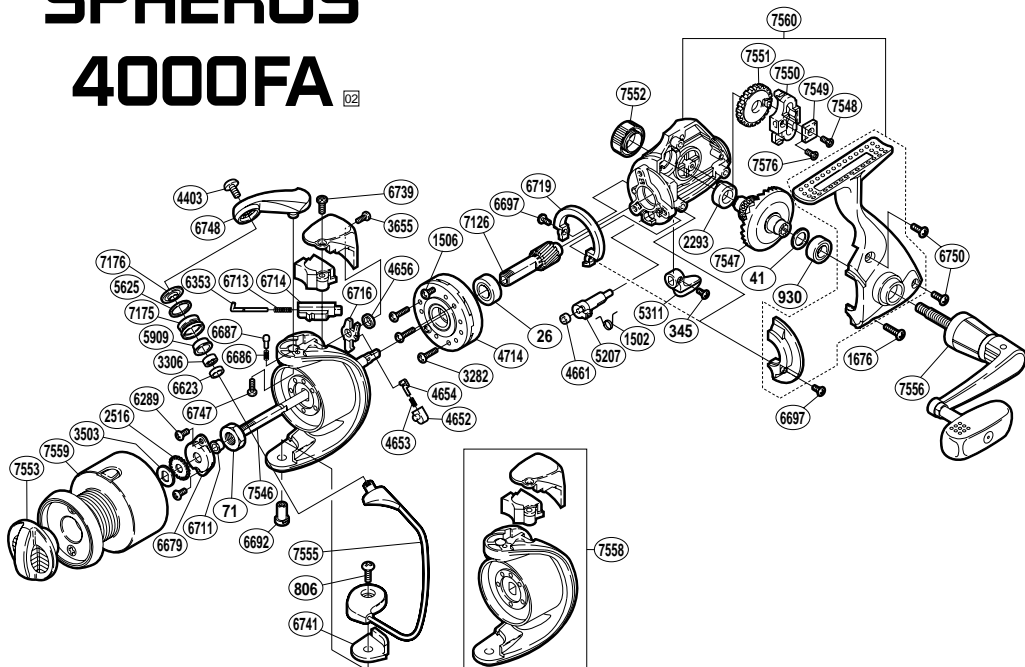

SPHEROS

4000FA 02

RD No.	PARTS NAMES	RD No.	PARTS NAMES	RD No.	PARTS NAMES
0026	Ball Bearing	4714	Roller Clutch Assembly	6748	Bail Arm
0041	Drive Gear Washer	5207	Anti-Reverse Cam	6750	Side Cover Screw (short)
0071	Rotor Nut	5311	Anti-Reverse Lever	7126	Pinion Gear
0345	Anti-Reverse Lever Screw	5625	Line Roller Spacer	7175	Line Roller
0806	Bail Hold Support Screw	5909	Line Roller Bushing	7176	Line Roller Washer
0930	Ball Bearing	6289	Nut Retainer Screw	7546	Main Shaft
1506	Clutch Cover Screw	6353	Bail Spring Guide (A)	7547	Drive Gear
1520	Anti-Reverse Cam Spring	6623	Bearing Spacer	7548	Oscillating Slider Retainer Screw
1676	Side Cover Screw (long)	6679	Nut Retainer	7549	Oscillating Slider Inner
2293	Drive Gear Bushing	6686	Bail Arm Click Spring	7550	Oscillating Slider
2516	Spool Support	6687	Bail Arm Click	7551	Oscillating Gear
3282	Roller Clutch Screw	6692	Bail Hold Support Shaft	7552	Handle Screw Cap
3306	Ball Bearing	6697	Friction Ring Screw	7553	Drag Knob Assembly
3503	Spool Washer	6711	Rotor Support Bushing	7555	Bail Assembly
3655	Bail Spring Cover Screw (small)	6713	Bail Spring	7556	Handle Assembly
4403	Line Roller Screw	6714	Bail Spring Guide (B)	7558	Rotor Assembly
4652	Lever Spring Guide (B)	6716	Bail Trip Lever	7559	Spool Assembly
4653	Bail Trip Lever Spring	6719	Friction Ring	7560	Body Assembly
4654	Lever Spring Guide (A)	6739	Bail Spring Cover Screw (large)	7576	Slider Retainer Screw
4656	Bail Trip Lever Washer	6741	Bail Hold Support Spacer		
4661	Anti-Reverse Cam Ring	6747	Bail Arm Screw		