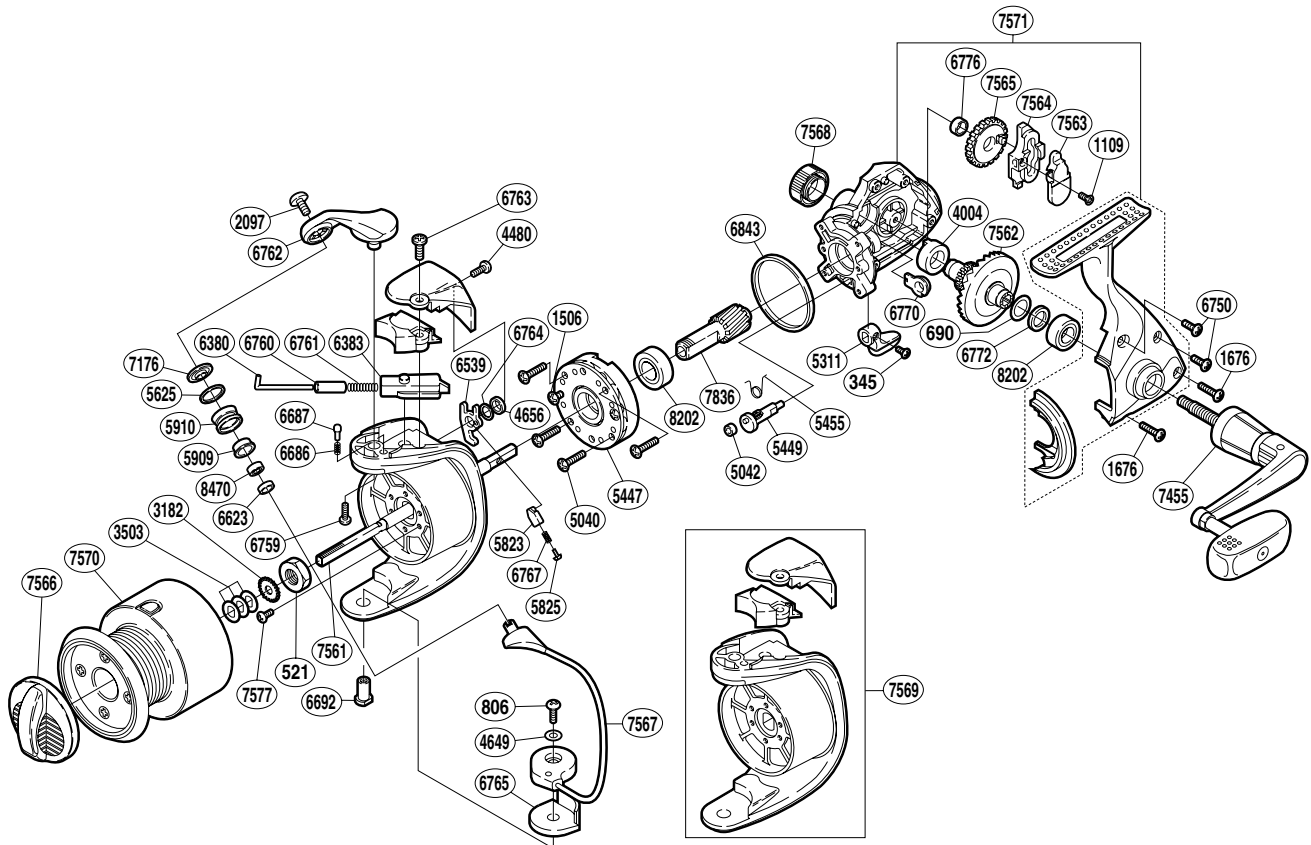

SHIMANO®

SPHEROS

SP-5000FA

Part No.	Description	Part No.	Description	Part No.	Description
RD0345	Anti-Reverse Lever Screw	RD5823	Lever Spring Guide (A)	RD6772	Drive Gear Spacer
RD0521	Rotor Nut	RD5825	Lever Spring Guide (B)	RD6776	Oscillating Gear Bushing
RD0690	Drive Gear Washer	RD5909	Line Roller Bushing	RD6843	Friction Ring
RD0806	Bail Hold Support Screw	RD5910	Line Roller	RD7176	Line Roller Washer
RD1109	Slider Retainer Screw	RD6380	Bail Spring Guide (A)	RD7455	Handle Assembly
RD1506	Clutch Cover Screw	RD6383	Bail Spring Guide (B)	RD7561	Main Shaft
RD1676	Side Cover Screw (long)	RD6539	Bail Trip Lever	RD7562	Drive Gear
RD2097	Line Roller Screw	RD6623	Bearing Spacer	RD7563	Oscillating Slider Inner
RD3182	Spool Support	RD6686	Bail Arm Click Spring	RD7564	Oscillating Slider
RD3503	Spool Washer	RD6687	Bail Arm Click	RD7565	Oscillating Gear
RD4004	Drive Gear Bushing	RD6692	Bail Hold Support Shaft	RD7566	Drag Knob Assembly
RD4480	Bail Spring Cover Screw (small)	RD6750	Side Cover Screw (short)	RD7567	Bail Assembly
RD4649	Spacer	RD6759	Bail Arm Screw	RD7568	Handle Screw Cap
RD4656	Bail Trip Lever Washer	RD6760	Bail Spring Guide (A) Collar	RD7569	Rotor Assembly
RD5040	Roller Clutch Screw	RD6761	Bail Spring	RD7570	Spool Assembly
RD5042	Anti-Reverse Cam Ring	RD6762	Bail Arm	RD7571	Body Assembly
RD5311	Anti-Reverse Lever	RD6763	Bail Spring Cover Screw (large)	RD7577	Nut Lock Screw
RD5447	Roller Clutch Assembly	RD6764	Spacer	RD7836	Pinion Gear (B)
RD5449	Anti-Reverse Cam	RD6765	Bail Hold Support Spacer	RD8202	Ball Bearing
RD5455	Anti-Reverse Cam Spring	RD6767	Bail Trip Lever Spring	RD8470	Ball Bearing
RD5625	Line Roller Spacer	RD6770	Bushing		