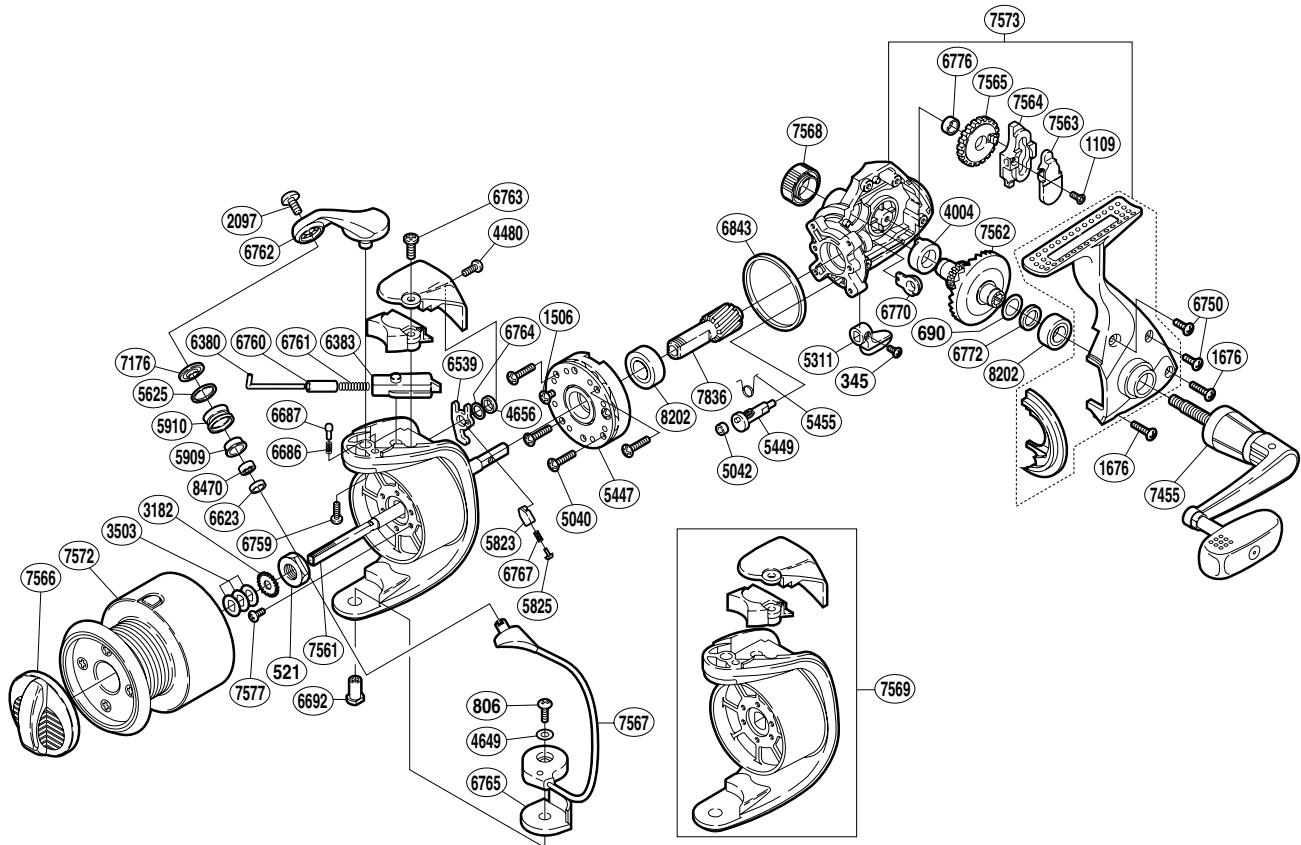

SHIMANO®

SPHEROS

SP-6000FA

Part No.	Description	Part No.	Description	Part No.	Description
RD0345	Anti-Reverse Lever Screw	RD5823	Lever Spring Guide (A)	RD6772	Drive Gear Spacer
RD0521	Rotor Nut	RD5825	Lever Spring Guide (B)	RD6776	Oscillating Gear Bushing
RD0690	Drive Gear Washer	RD5909	Line Roller Bushing	RD6843	Friction Ring
RD0806	Bail Hold Support Screw	RD5910	Line Roller	RD7176	Line Roller Washer
RD1109	Slider Retainer Screw	RD6380	Bail Spring Guide (A)	RD7455	Handle Assembly
RD1506	Clutch Cover Screw	RD6383	Bail Spring Guide (B)	RD7561	Main Shaft
RD1676	Side Cover Screw (long)	RD6539	Bail Trip Lever	RD7562	Drive Gear
RD2097	Line Roller Screw	RD6623	Bearing Spacer	RD7563	Oscillating Slider Inner
RD3182	Spool Support	RD6686	Bail Arm Click Spring	RD7564	Oscillating Slider
RD3503	Spool Washer	RD6687	Bail Arm Click	RD7565	Oscillating Gear
RD4004	Drive Gear Bushing	RD6692	Bail Hold Support Shaft	RD7566	Drag Knob Assembly
RD4480	Bail Spring Cover Screw (small)	RD6750	Side Cover Screw (short)	RD7567	Bail Assembly
RD4649	Spacer	RD6759	Bail Arm Screw	RD7568	Handle Screw Cap
RD4656	Bail Trip Lever Washer	RD6760	Bail Spring Guide (A) Collar	RD7569	Rotor Assembly
RD5040	Roller Clutch Screw	RD6761	Bail Spring	RD7572	Spool Assembly
RD5042	Anti-Reverse Cam Ring	RD6762	Bail Arm	RD7573	Body Assembly
RD5311	Anti-Reverse Lever	RD6763	Bail Spring Cover Screw (large)	RD7577	Nut Lock Screw
RD5447	Roller Clutch Assembly	RD6764	Spacer	RD7836	Pinion Gear (B)
RD5449	Anti-Reverse Cam	RD6765	Bail Hold Support Spacer	RD8202	Ball Bearing
RD5455	Anti-Reverse Cam Spring	RD6767	Bail Trip Lever Spring	RD8470	Ball Bearing
RD5625	Line Roller Spacer	RD6770	Bushing		