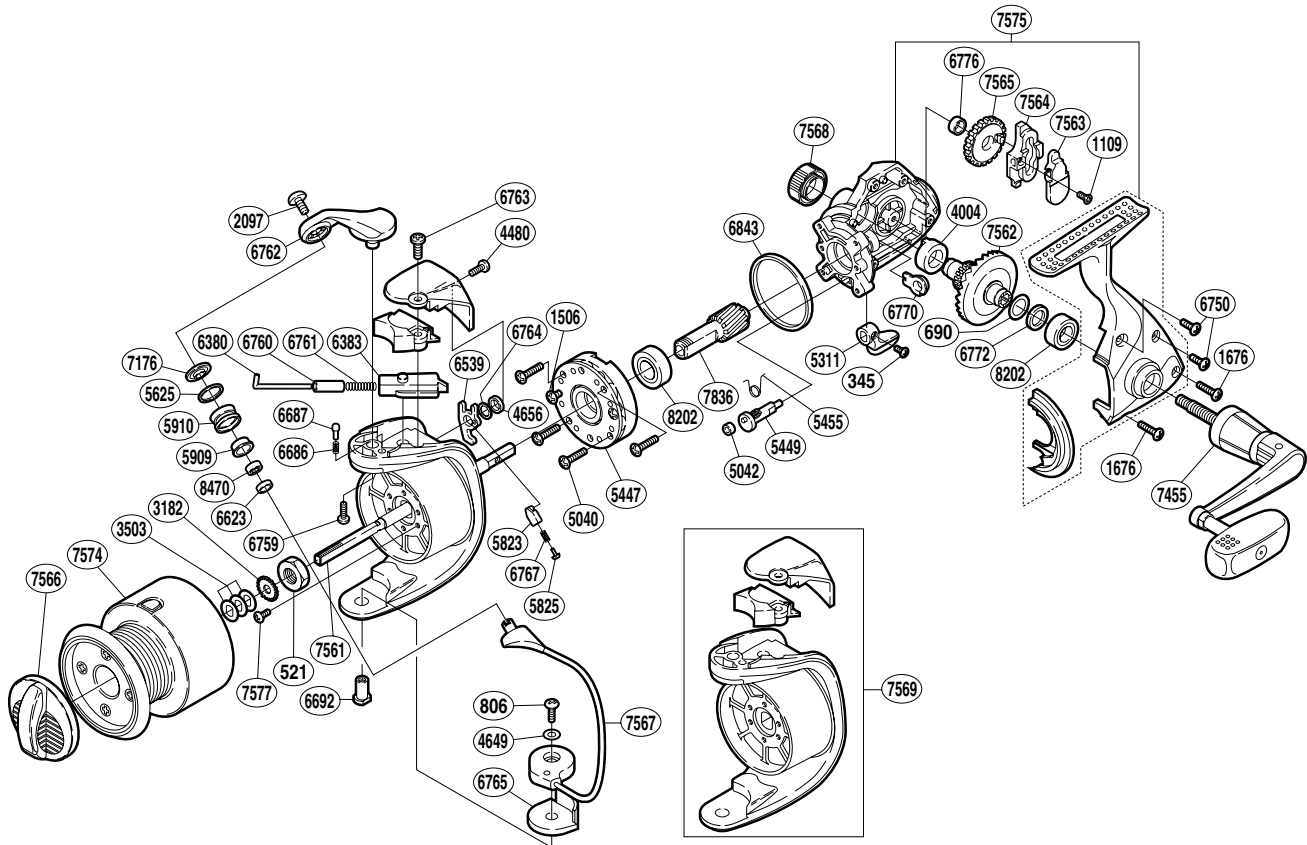

SHIMANO®

SPHEROS

SP-8000FA

Part No.	Description	Part No.	Description	Part No.	Description
RD0345	Anti-Reverse Lever Screw	RD5823	Lever Spring Guide (A)	RD6772	Drive Gear Spacer
RD0521	Rotor Nut	RD5825	Lever Spring Guide (B)	RD6776	Oscillating Gear Bushing
RD0690	Drive Gear Washer	RD5909	Line Roller Bushing	RD6843	Friction Ring
RD0806	Bail Hold Support Screw	RD5910	Line Roller	RD7176	Line Roller Washer
RD1109	Slider Retainer Screw	RD6380	Bail Spring Guide (A)	RD7455	Handle Assembly
RD1506	Clutch Cover Screw	RD6383	Bail Spring Guide (B)	RD7561	Main Shaft
RD1676	Side Cover Screw (long)	RD6539	Bail Trip Lever	RD7562	Drive Gear
RD2097	Line Roller Screw	RD6623	Bearing Spacer	RD7563	Oscillating Slider Inner
RD3182	Spool Support	RD6686	Bail Arm Click Spring	RD7564	Oscillating Slider
RD3503	Spool Washer	RD6687	Bail Arm Click	RD7565	Oscillating Gear
RD4004	Drive Gear Bushing	RD6692	Bail Hold Support Shaft	RD7566	Drag Knob Assembly
RD4480	Bail Spring Cover Screw (small)	RD6750	Side Cover Screw (short)	RD7567	Bail Assembly
RD4649	Spacer	RD6759	Bail Arm Screw	RD7568	Handle Screw Cap
RD4656	Bail Trip Lever Washer	RD6760	Bail Spring Guide (A) Collar	RD7569	Rotor Assembly
RD5040	Roller Clutch Screw	RD6761	Bail Spring	RD7574	Spool Assembly
RD5042	Anti-Reverse Cam Ring	RD6762	Bail Arm	RD7575	Body Assembly
RD5311	Anti-Reverse Lever	RD6763	Bail Spring Cover Screw (large)	RD7577	Nut Lock Screw
RD5447	Roller Clutch Assembly	RD6764	Spacer	RD7836	Pinion Gear (B)
RD5449	Anti-Reverse Cam	RD6765	Bail Hold Support Spacer	RD8202	Ball Bearing
RD5455	Anti-Reverse Cam Spring	RD6767	Bail Trip Lever Spring	RD8470	Ball Bearing
RD5625	Line Roller Spacer	RD6770	Bushing		