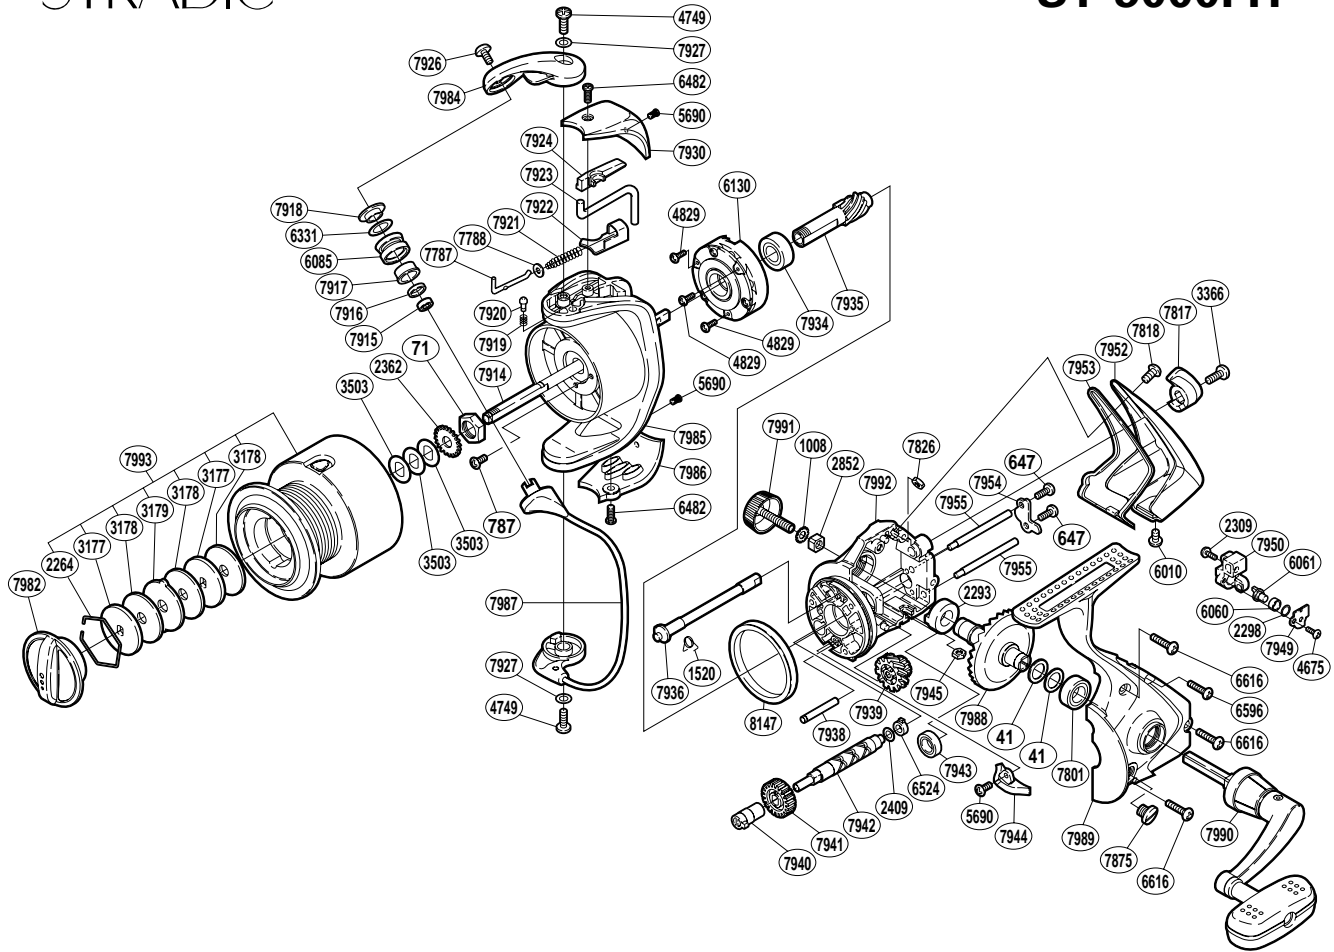

### ST-5000FH

Part No.	Description	Part No.	Description	Part No.	Description
RD0041	Drive Gear Washer	RD6482	Protector Screw (A)	RD7938	Idle Gear (B) Shaft
RD0071	Rotor Nut	RD6524	Worm Bushing (rear)	RD7939	Idle Gear (B)
RD0647	Worm Shaft Retainer Screw	RD6596	Side Cover Screw (small)	RD7940	Worm Bushing (front)
RD0787	Nut Lock Screw	RD6616	Side Cover Screw (large)	RD7941	Idle Gear
RD1008	Handle Lock Washer	RD7787	Bail Spring Guide (A)	RD7942	Worm Shaft
RD1520	Anti-Reverse Cam Spring	RD7788	Spring Guide (A) Support	RD7943	Ball Bearing
RD2264	Drag Washers Retainer	RD7801	Ball Bearing	RD7944	Bail Trip Strike
RD2293	Drive Gear Bushing	RD7817	Anti-Reverse Lever	RD7945	Rear Protector Nut (A)
RD2298	Spacer	RD7818	Rear Protector Screw (D)	RD7949	Oscillating Pawl Cover
RD2309	Slider Retainer Screw	RD7826	Rear Protector Nut (B)	RD7950	Oscillating Slider
RD2362	Spool Support	RD7875	Oil Cap	RD7952	Rear Protector
RD2409	Worm Shaft Spacer	RD7914	Main Shaft	RD7953	Rear Shield
RD2852	Handle Screw Lock	RD7915	Ball Bearing	RD7954	Worm Shaft Retainer
RD3177	Key Washer	RD7916	Bearing Spacer	RD7955	Oscillating Guide
RD3178	Drag Washer	RD7917	Line Roller Bushing	RD7982	Drag Knob
RD3179	Eared Washer	RD7918	Line Roller Washer	RD7984	Bail Arm
RD3366	Anti-Reverse Lever Screw	RD7919	Click Spring	RD7985	Rotor
RD3503	Spool Washer	RD7920	Click Pin	RD7986	Bail Hold Support Guard
RD4675	Oscillating Pawl Cover Screw	RD7921	Bail Spring	RD7987	Bail Assembly
RD4749	Multi-Purpose Screw	RD7922	Bail Spring Seat	RD7988	Drive Gear
RD4829	Roller Clutch Screw	RD7923	Bail Trip Lever	RD7989	Side Cover
RD5690	Multi-Purpose Screw	RD7924	Bail Trip Cover	RD7990	Handle Assembly
RD6010	Rear Protector Screw (C)	RD7926	Line Roller Screw	RD7991	Handle Screw Cap
RD6060	Oscillating Slider Bushing	RD7927	Adjusting Washer	RD7992	Body
RD6061	Oscillating Pawl	RD7930	Bail Spring Cover	RD7993	Spool Assembly
RD6085	Line Roller	RD7934	Ball Bearing	RD8147	Friction Ring
RD6130	Roller Clutch Assembly	RD7935	Pinion Gear		
RD6331	Line Roller Spacer	RD7936	Anti-Reverse Cam		