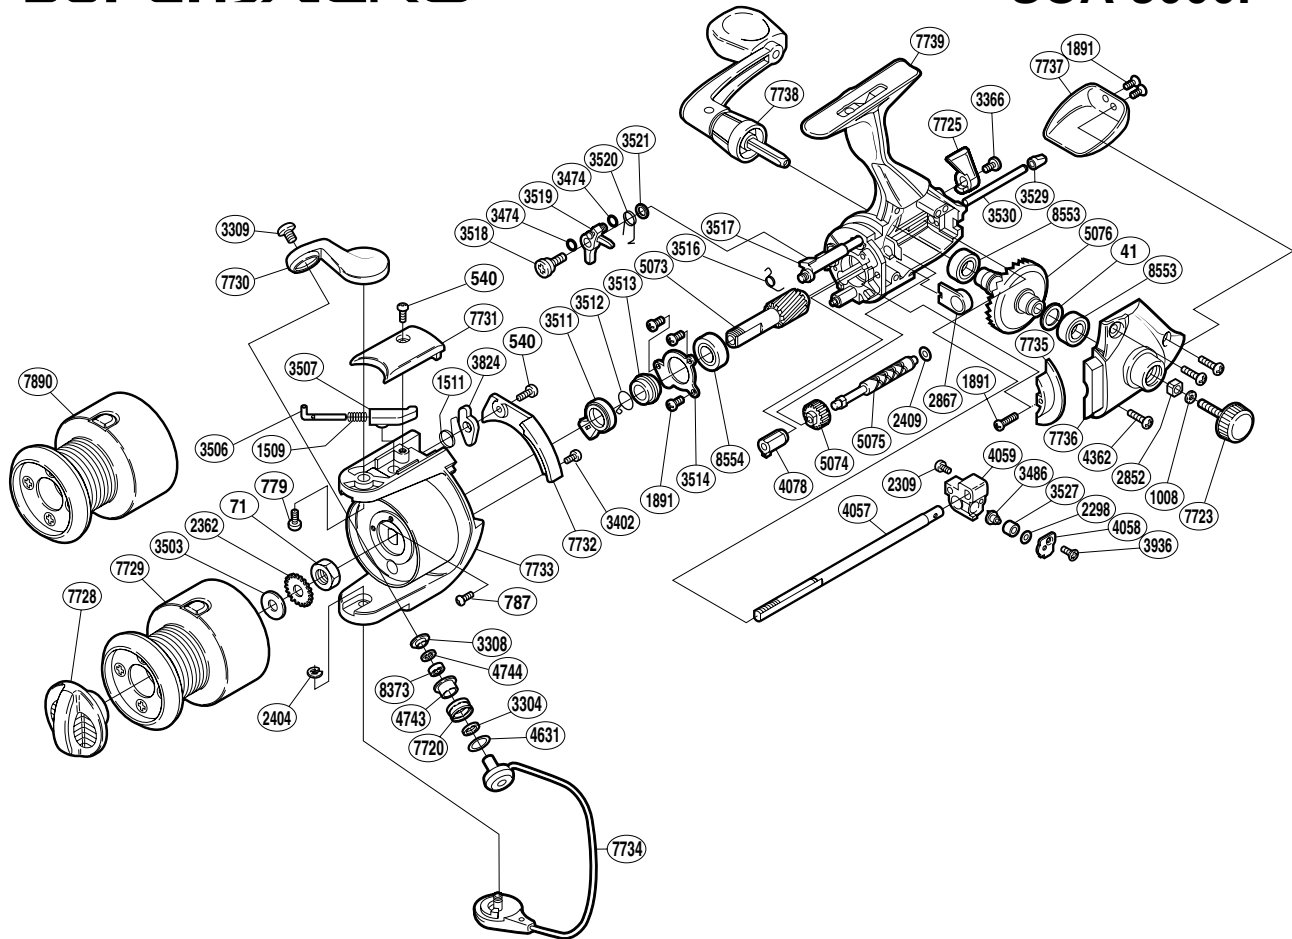

SHIMANO®

SUPER AERO

SUA-3000F

Part No.	Description	Part No.	Description	Part No.	Description
RD0041	Drive Gear Washer	RD3506	Bail Spring Guide (A)	RD4744	Roller Bearing Seal
RD0071	Rotor Nut	RD3507	Bail Spring Guide (B)	RD5073	Pinion Gear
RD0540	Multi-Purpose Screw	RD3511	Anti-Reverse Lock Out	RD5074	Idle Gear
RD0779	Bail Arm Screw	RD3512	Anti-Reverse Lock Out Spring	RD5075	Worm Shaft
RD0787	Nut Lock Screw	RD3513	Lock Out Spring Holder	RD5076	Drive Gear
RD1008	Handle Lock Washer	RD3514	Bearing Retainer	RD7720	Line Roller
RD1509	Bail Spring	RD3516	Anti-Reverse Cam Spring	RD7723	Handle Screw Cap
RD1511	Lever Spring	RD3517	Anti-Reverse Cam	RD7725	Anti-Reverse Lever
RD1891	Multi-Purpose Screw	RD3518	Anti-Reverse Pawl Screw	RD7728	Drag Knob
RD2298	Spacer	RD3519	Anti-Reverse Pawl	RD7729	Spool Assembly (aluminum)
RD2309	Slider Retainer Screw	RD3520	Anti-Reverse Pawl Spring	RD7730	Bail Arm
RD2362	Spool Support	RD3521	Anti-Reverse Pawl Spacer	RD7731	Bail Spring Cover
RD2404	"E" Lock	RD3527	Oscillating Slider Bushing	RD7732	Counterbalance Cover
RD2409	Worm Shaft Spacer	RD3529	Oscillating Guide Holder	RD7733	Rotor
RD2852	Handle Screw Lock	RD3530	Oscillating Guide	RD7734	Bail Assembly
RD2867	Bushing	RD3824	Bail Trip Lever	RD7735	Side Cover Flange
RD3304	Bearing Spacer	RD3936	Oscillating Pawl Cover Screw	RD7736	Side Cover
RD3308	Line Roller Washer	RD4057	Main Shaft	RD7737	Rear Protector
RD3309	Line Roller Screw	RD4058	Oscillating Pawl Cover	RD7738	Handle Assembly
RD3366	Anti-Reverse Lever Screw	RD4059	Oscillating Slider	RD7739	Body
RD3402	Cover Screw	RD4078	Worm Bushing	RD7890	Spool Assembly (graphite)
RD3474	"O" Ring	RD4362	Side Cover Screw	RD8373	Line Roller Bearing
RD3486	Oscillating Pawl	RD4631	Spacer	RD8553	Ball Bearing
RD3503	Spool Washer	RD4743	Line Roller Bushing	RD8554	Ball Bearing