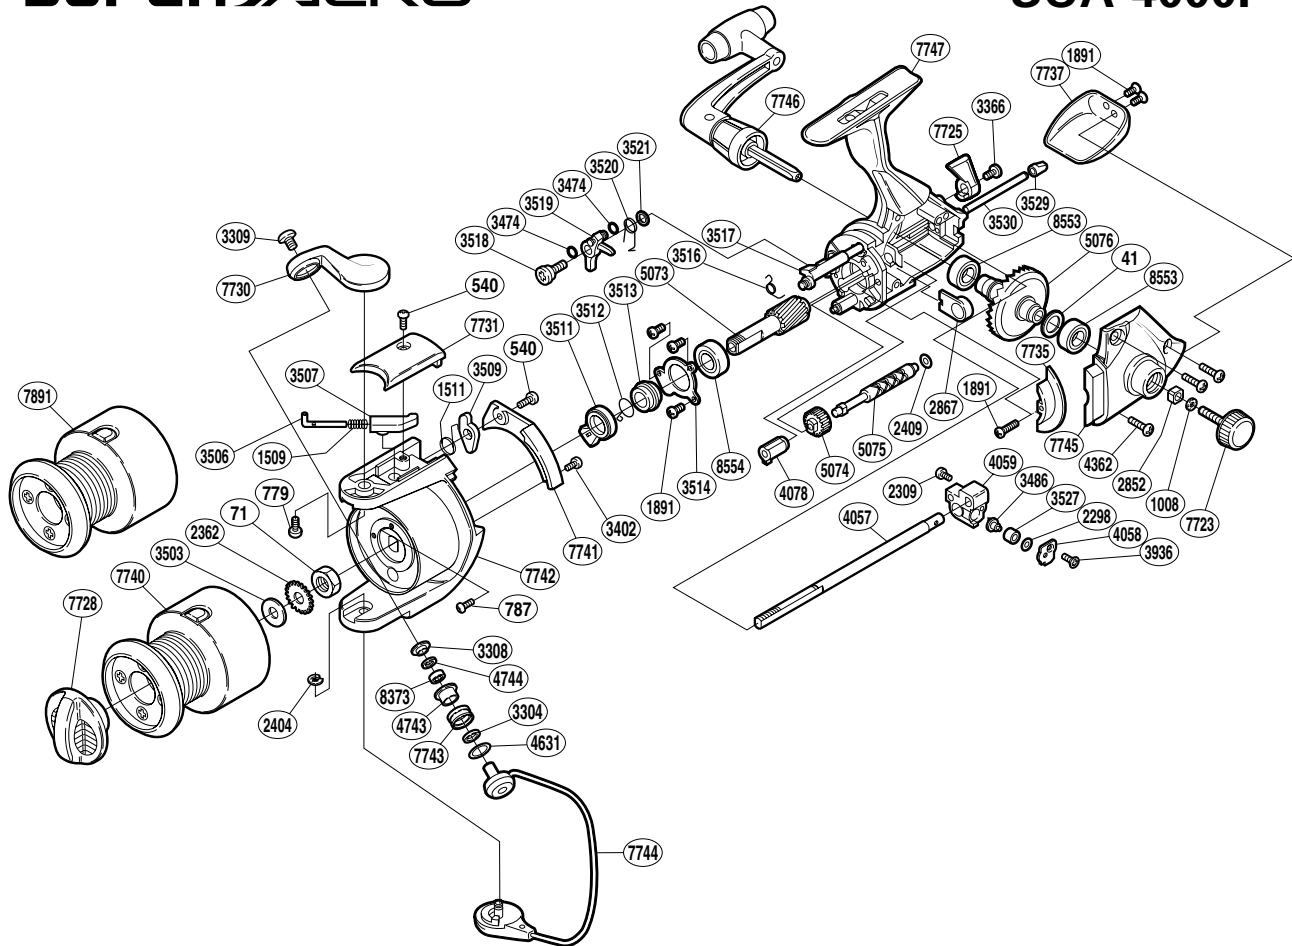

SHIMANO®

SUPER AERO

SUA-4000F

Part No.	Description	Part No.	Description	Part No.	Description
RD0041	Drive Gear Washer	RD3506	Bail Spring Guide (A)	RD4744	Roller Bearing Seal
RD0071	Rotor Nut	RD3507	Bail Spring Guide (B)	RD5073	Pinion Gear
RD0540	Multi-Purpose Screw	RD3509	Bail Trip Lever	RD5074	Idle Gear
RD0779	Bail Arm Screw	RD3511	Anti-Reverse Lock Out	RD5075	Worm Shaft
RD0787	Nut Lock Screw	RD3512	Anti-Reverse Lock Out Spring	RD5076	Drive Gear
RD1008	Handle Lock Washer	RD3513	Lock Out Spring Holder	RD7723	Handle Screw Cap
RD1509	Bail Spring	RD3514	Bearing Retainer	RD7725	Anti-Reverse Lever
RD1511	Lever Spring	RD3516	Anti-Reverse Cam Spring	RD7728	Drag Knob
RD1891	Multi-Purpose Screw	RD3517	Anti-Reverse Cam	RD7730	Bail Arm
RD2298	Spacer	RD3518	Anti-Reverse Pawl Screw	RD7731	Bail Spring Cover
RD2309	Slider Retainer Screw	RD3519	Anti-Reverse Pawl	RD7735	Side Cover Flange
RD2362	Spool Support	RD3520	Anti-Reverse Pawl Spring	RD7737	Rear Protector
RD2404	"E" Lock	RD3521	Anti-Reverse Pawl Spacer	RD7740	Spool Assembly (aluminum)
RD2409	Worm Shaft Spacer	RD3527	Oscillating Slider Bushing	RD7741	Counterbalance Cover
RD2852	Handle Screw Lock	RD3529	Oscillating Guide Holder	RD7742	Rotor
RD2867	Bushing	RD3530	Oscillating Guide	RD7743	Line Roller
RD3304	Bearing Spacer	RD3936	Oscillating Pawl Cover Screw	RD7744	Bail Assembly
RD3308	Line Roller Washer	RD4057	Main Shaft	RD7745	Side Cover
RD3309	Line Roller Screw	RD4058	Oscillating Pawl Cover	RD7746	Handle Assembly
RD3366	Anti-Reverse Lever Screw	RD4059	Oscillating Slider	RD7747	Body
RD3402	Cover Screw	RD4078	Worm Bushing	RD7891	Spool Assembly (graphite)
RD3474	"O" Ring	RD4362	Side Cover Screw	RD8373	Line Roller Bearing
RD3486	Oscillating Pawl	RD4631	Spacer	RD8553	Ball Bearing
RD3503	Spool Washer	RD4743	Line Roller Bushing	RD8554	Ball Bearing