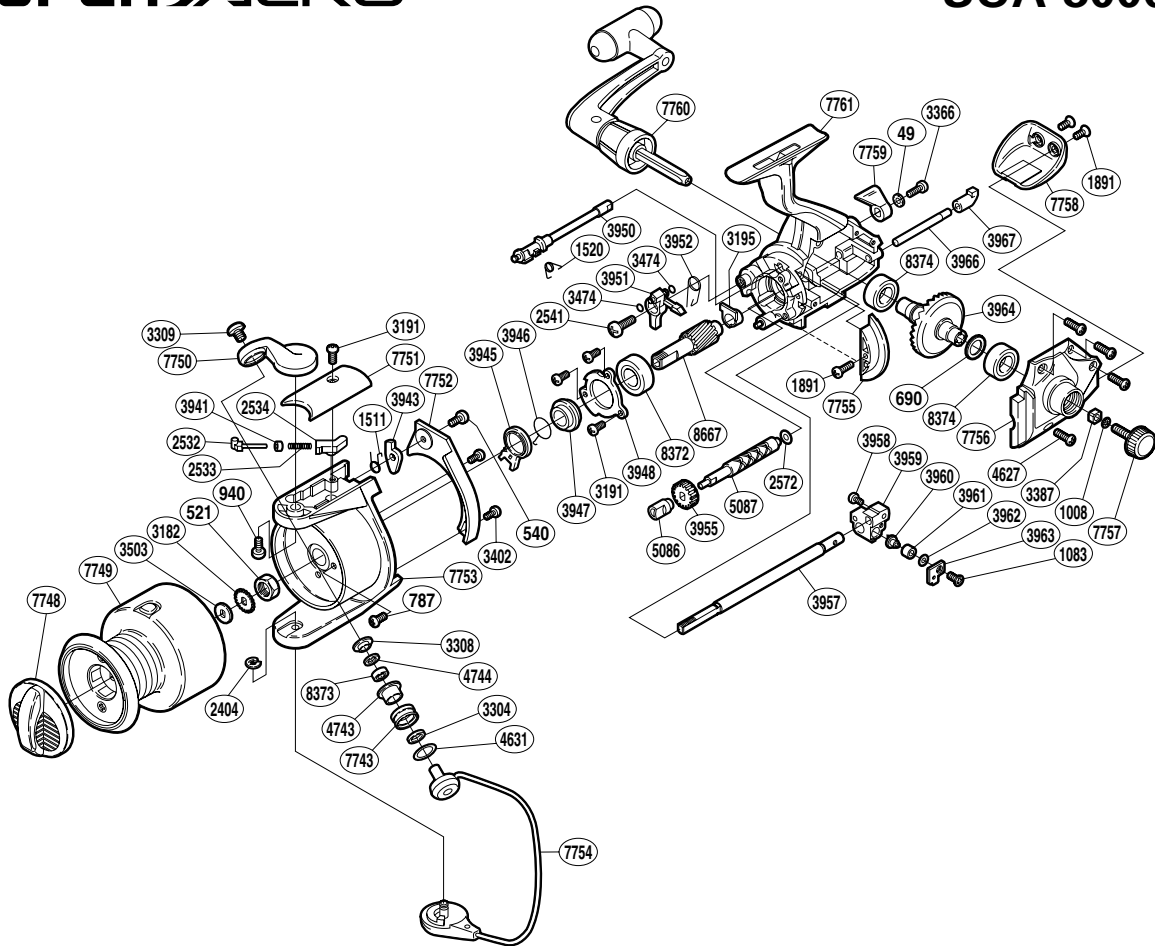

SHIMANO®

SUPER AERO

SUA-8000F

Part No.	Description	Part No.	Description	Part No.	Description
RD0049	Lock Washer	RD3402	Cover Screw	RD4743	Line Roller Bushing
RD0521	Rotor Nut	RD3474	"O" Ring	RD4744	Roller Bearing Seal
RD0540	Bail Trip Lever Screw	RD3503	Spool Washer	RD5086	Worm Bushing
RD0690	Drive Gear Washer	RD3941	Bail Spring Spacer	RD5087	Worm Shaft
RD0787	Nut Lock Screw	RD3943	Bail Trip Lever	RD7743	Line Roller
RD0940	Bail Arm Screw	RD3945	Anti-Reverse Lock Out	RD7748	Drag Knob
RD1008	Handle Lock Washer	RD3946	Anti-Reverse Lock Out Spring	RD7749	Spool Assembly
RD1083	Oscillating Pawl Cover Screw	RD3947	Lock Out Spring Holder	RD7750	Bail Arm
RD1520	Anti-Reverse Cam Spring	RD3948	Bearing Retainer	RD7751	Bail Spring Cover
RD1511	Lever Spring	RD3950	Anti-Reverse Cam	RD7752	Counterbalance Cover
RD1891	Multi-Purpose Screw	RD3951	Anti-Reverse Pawl	RD7753	Rotor
RD2404	"E" Lock	RD3952	Anti-Reverse Pawl Spring	RD7754	Bail Assembly
RD2532	Bail Spring Guide (A)	RD3955	Idle Gear	RD7755	Side Cover Flange
RD2533	Bail Spring	RD3957	Main Shaft	RD7756	Side Cover
RD2534	Bail Spring Guide (B)	RD3958	Slider Retainer Screw	RD7757	Handle Screw Cap
RD2541	Anti-Reverse Pawl Screw	RD3959	Oscillating Slider	RD7758	Rear Protector
RD2572	Worm Shaft Spacer	RD3960	Oscillating Pawl	RD7759	Anti-Reverse Lever
RD3182	Spool Support	RD3961	Oscillating Slider Bushing	RD7760	Handle Assembly
RD3191	Multi-Purpose Screw	RD3962	Spacer	RD7761	Body
RD3195	Bushing	RD3963	Oscillating Pawl Cover	RD8372	Ball Bearing
RD3304	Bearing Spacer	RD3964	Drive Gear	RD8373	Line Roller Bearing
RD3308	Line Roller Washer	RD3966	Oscillating Guide	RD8374	Ball Bearing
RD3309	Line Roller Screw	RD3967	Oscillating Guide Holder	RD8667	Pinion Gear
RD3366	Anti-Reverse Lever Screw	RD4627	Side Cover Screw		
RD3387	Handle Screw Lock	RD4631	Spacer		