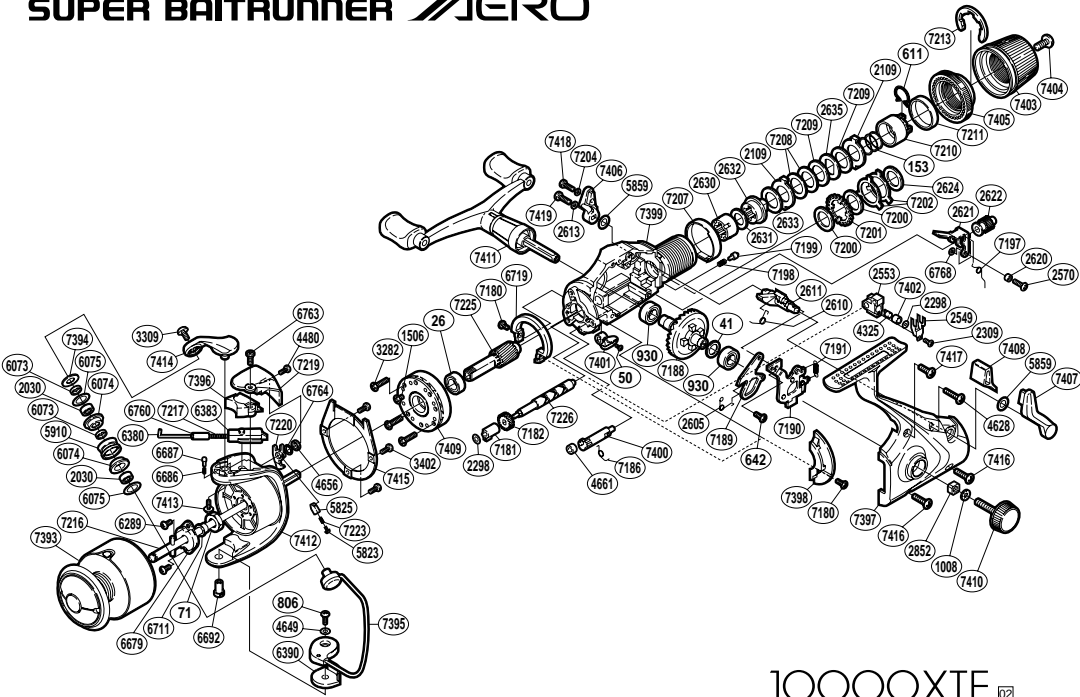

SUPER BAITRUNNER **AERO**

10000XTE

RD No.	PARTS NAMES	RD No.	PARTS NAMES	RD No.	PARTS NAMES
0026	Ball Bearing	4656	Trip Lever Spacer	7208	Spacer
0041	Drive Gear Washer	4661	Anti-Reverse Cam Ring	7209	Drag Washer "H" (black)
0050	Anti-Reverse Lever Screw	5823	Lever Spring Guide (A)	7210	Pressure Screw
0071	Rotor Nut	5825	Lever Spring Guide (B)	7211	Dial Washer
0153	Drag Coil Spring	5859	BaitRunner Lever Spacer	7213	Dial Retainer Ring
0611	Hold Click Spring	5910	Line Roller	7216	Main Shaft
0642	Clutch Plate Screw	6073	Bearing Spacer	7217	Bail Spring
0806	Bail Hold Support Screw	6074	Line Roller Bushing	7219	Bail Spring Cover Guard
0930	Ball Bearing	6075	Roller Bearing Seal	7220	Bail Trip Lever
1008	Handle Lock Washer	6289	Nut Retainer Screw	7223	Lever Spring
1506	Clutch Cover Screw	6380	Bail Spring Guide (A)	7225	Pinion Gear
2030	Line Roller Bearing	6383	Bail Spring Guide (B)	7226	Worm Shaft
2109	Eared Washer "B"	6390	Bail Hold Support Spacer	7393	Spool Assembly
2298	Spacer	6679	Nut Retainer	7394	Line Roller Spacer
2309	Slider Retainer Screw	6686	Click Spring	7395	Bail Assembly
2549	Oscillating Slider Retainer	6687	Bail Arm Click	7396	Bail Spring Cover
2553	Oscillating Slider	6692	Bail Hold Support Shaft	7397	Side Cover
2570	BaitRunner Clutch Screw	6711	Rotor Support Bushing	7398	Side Cover Flange
2605	Clutch Pawl Spring	6719	Friction Ring	7399	Body
2610	Clutch Spring	6760	Bail Spring Guide (A) Collar	7400	Anti-Reverse Cam
2611	BaitRunner Lever Shaft	6763	Rotor Protector Screw (large)	7401	Anti-Reverse Lever
2613	Lock Washer (B)	6764	Spacer	7402	Oscillating Slider Bushing
2620	Clutch Screw Collar	6768	Spacer	7403	Drag Knob
2621	BaitRunner Clutch	7180	Friction Ring Screw	7404	Drag Knob Screw
2622	Clutch Shaft	7181	Worm Bushing	7405	BaitRunner Tension Dial
2624	Drag Washer "C" (blue)	7182	Idle Gear	7406	BaitRunner Lever Arm (R)
2630	Free Spool Tension Shaft	7186	Anti-Reverse Cam Spring	7407	BaitRunner Lever Arm (L)
2631	Drag Washer "D"	7188	Drive Gear	7408	BaitRunner Lever Bridge
2632	Drag Shaft	7189	Clutch Pawl	7409	Roller Clutch Assembly
2633	Drag Washer "H" (cloth)	7190	Clutch Plate Assembly	7410	Handle Screw Cap
2635	Key Washer "A"	7191	BaitRunner Click Spring	7411	Double Paddle Handle Assembly
2852	Handle Screw Lock	7197	Clutch Shaft Spring	7412	Rotor
3282	Roller Clutch Screw	7198	Dial Click Spring	7413	Bail Arm Screw
3309	Line Roller Screw	7199	Dial Click Shoe	7414	Bail Arm
3402	Guard Ring Screw	7200	Drag Washer "C"	7415	Guard Ring
4325	Oscillating Pawl	7201	Click Gear	7416	Side Cover Screw (medium)
4480	Rotor Protector Screw (small)	7202	Eared Washer "Brs"	7417	Side Cover Screw (short)
4628	Side Cover Screw (long)	7204	Lock Washer (A)	7418	BaitRunner Lever Screw
4649	Spacer	7207	Dial Spacer	7419	BaitRunner Lever Screw (B)