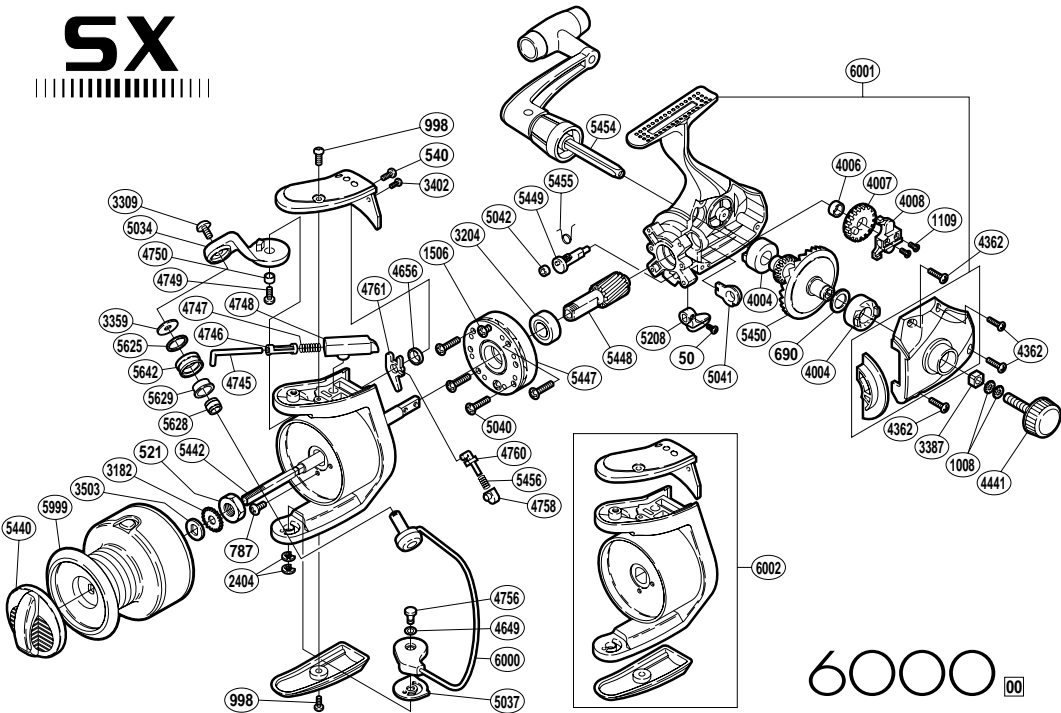

SX

6000

RD No.	PARTS NAMES	RD No.	PARTS NAMES	RD No.	PARTS NAMES
0050	Anti-Reverse Lever Screw	4008	Oscillating Slider	5208	Anti-Reverse Lever
0521	Rotor Nut	4362	Side Cover Screw	5440	Drag Knob
0540	Bail Spring Cover Screw (large)	4441	Handle Screw Cap	5442	Main Shaft
0690	Drive Gear Washer	4649	Spacer	5447	Roller Clutch Assembly
0787	Nut Lock Screw	4656	Trip Lever Spacer	5448	Pinion Gear
0998	Multi-Purpose Screw	4745	Bail Spring Guide (A)	5449	Anti-Reverse Cam
1008	Handle Lock Washer	4746	Bail Spring Guide (A) Support	5450	Drive Gear
1109	Slider Retainer Screw	4747	Bail Spring	5454	Handle Assembly
1506	Clutch Cover Screw	4748	Bail Spring Guide (B)	5455	Anti-Reverse Cam Spring
2404	"E" Lock	4749	Bail Arm Screw	5456	Lever Spring
3182	Spool Support	4750	Bail Arm Bushing	5625	Line Roller Spacer
3204	Ball Bearing	4756	Bail Hold Support Shaft	5628	Line Roller Collar
3309	Line Roller Screw	4758	Lever Spring Guide (B)	5629	Line Roller Bushing
3359	Line Roller Washer	4760	Lever Spring Guide (A)	5642	Line Roller
3387	Handle Screw Lock	4761	Bail Trip Lever	5999	Spool Assembly
3402	Bail Spring Cover Screw (small)	5034	Bail Arm	6000	Bail Assembly
3503	Spool Washer	5037	Bail Hold Support Spacer	6001	Body Assembly
4004	Drive Gear Bushing	5040	Roller Clutch Screw	6002	Rotor Assembly
4006	Oscillating Gear Bushing	5041	Bushing		
4007	Oscillating Gear	5042	Anti-Reverse Cam Ring		