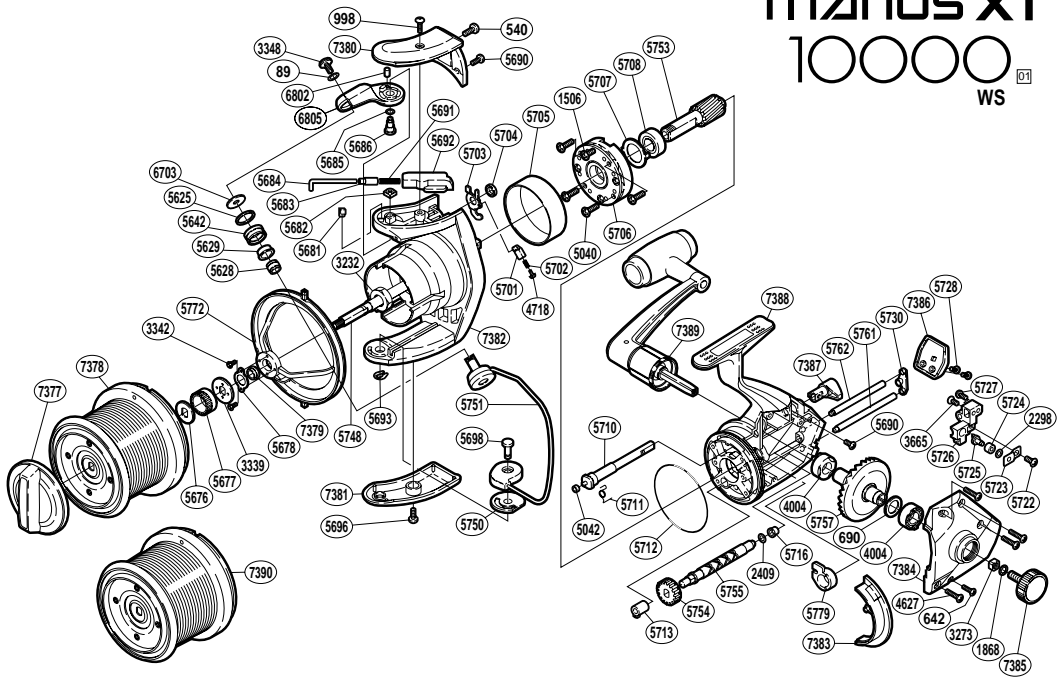

TITANOS XT

10000 ⁰¹

WS

RD No.	PARTS NAMES	RD No.	PARTS NAMES	RD No.	PARTS NAMES
0089	Lock Washer	5684	Bail Spring Guide (A)	5748	Main Shaft
0540	Bail Spring Cover Screw (medium)	5685	Spacer	5750	Bail Hold Support Spacer
0642	Side Cover Screw (small)	5686	Bail Arm Shaft	5751	Bail Assembly
0690	Drive Gear Washer	5690	Multi-Purpose Screw	5753	Pinion Gear
0998	Bail Spring Cover Screw (long)	5691	Bail Spring	5754	Idle Gear
1506	Clutch Cover Screw	5692	Bail Spring Guide (B)	5755	Worm Shaft
1868	Handle Lock Washer	5693	"U" Lock	5757	Drive Gear
2298	Spacer	5696	Guard Screw	5761	Oscillating Guide (long)
2409	Worm Shaft Spacer	5698	Bail Hold Support Shaft	5762	Oscillating Guide (short)
3232	Rotor Nut	5701	Lever Spring Guide (B)	5772	Line Safety Guard
3273	Handle Screw Lock	5702	Lever Spring	5779	Bushing
3339	Spool Support (B)	5703	Bail Trip Lever	6703	Line Roller Washer
3342	Bearing Retainer Screw	5704	Trip Lever Spacer	6802	Bail Arm Bushing
3348	Line Roller Screw	5705	Roller Clutch Ring	6805	Bail Arm
3665	Slider Retainer Screw (A)	5706	Roller Clutch Assembly	7377	Drag Knob
4004	Drive Gear Bushing	5707	Bearing Washer	7378	Spool Assembly
4627	Side Cover Screw (large)	5708	Ball Bearing	7379	Bushing
4718	Lever Spring Guide (A)	5710	Anti-Reverse Cam	7380	Bail Spring Cover
5040	Roller Clutch Screw	5711	Anti-Reverse Cam Spring	7381	Bail Hold Support Guard
5042	Anti-Reverse Cam Ring	5712	"O" Ring (large)	7382	Rotor
5625	Line Roller Spacer	5713	Worm Bushing (front)	7383	Side Cover Flange
5628	Line Roller Collar	5716	Worm Bushing (rear)	7384	Side Cover
5629	Line Roller Bushing	5722	Oscillating Pawl Cover Screw	7385	Handle Screw Cap
5642	Line Roller	5723	Oscillating Pawl Cover	7386	Rear Protector
5676	Spool Washer	5724	Oscillating Slider Bushing	7387	Anti-Reverse Lever
5677	Spool Support (A)	5725	Oscillating Pawl	7388	Body
5678	Bearing Retainer	5726	Oscillating Slider	7389	Handle Assembly
5681	Angle Controller	5727	Slider Retainer Screw (B)		
5682	Bail Arm Nut	5728	Rear Protector Screw		
5683	Spring Guide (A) Support	5730	Worm Shaft Retainer Washer	7390	Spare Spool Assembly